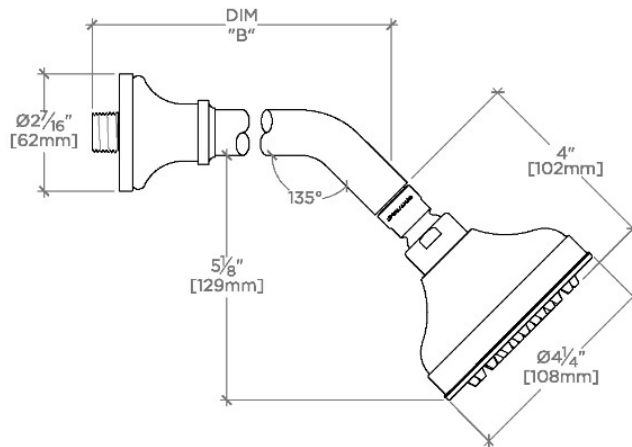

Etoile

ETS145

Etoile 4" Showerhead with 8" Wall Mounted 45 Degree Shower Arm

SHOWN IN ETOILE 4" SHOWERHEAD WITH 8" WALL MOUNTED 45 DEGREE SHOWER ARM | ETS145

TECHNICAL DETAILS

Adjustable Versus Fixed Spray: Fixed
Fittings Hole Diameter: 32 mm
Inlet Connection Size: 1/2"
Inlet Connection Type: Male NPT
Pivot: Y
Primary Material: Brass
Restricted Maximum Flow Rate: 6.6 liters/min
Water Pressure Maximum: 6.0 bar
Water Pressure Minimum: 1.5 bar
Water Pressure Recommended: 3.0 bar

Made of Brass

Features a swivel 4" showerhead with easy clean rubber nozzles

Includes a 8" wall mounted 45 degree shower arm

Stocked in Brass, Chrome, Nickel and Matte Nickel

Showerhead available in 1.75gpm (6.6L/min) flow rate

CERTIFICATIONS

PRODUCT (NOTES)

Etoile

ETS145

Etoile 4" Showerhead with 8" Wall Mounted 45 Degree Shower Arm

TOP VIEW SCALE: 3"=1'-0"

STYLE NO.	DIM "A"	DIM "B"
ETS144	10 ⁷ / ₁₆ " [265mm]	6 ³ / ₄ " [158mm]
FRS144		
JUS144		
ETS145	12 ⁷ / ₁₆ " [315mm]	8 ³ / ₄ " [209mm]
FRS145		
JUS145		

FRONT VIEW SCALE: 3"=1'-0"

SIDE VIEW SCALE: 3"=1'-0"