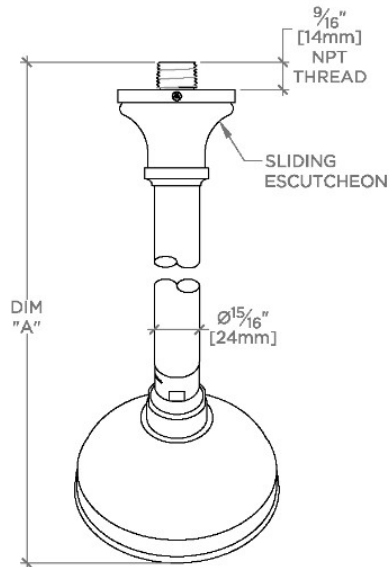

Etoile

ETS145

Etoile 4" Showerhead with 8" Wall Mounted 45 Degree Shower Arm

SHOWN IN ETOILE 4" SHOWERHEAD WITH 8" WALL MOUNTED 45 DEGREE SHOWER ARM | ETS145

TECHNICAL DETAILS

Adjustable Versus Fixed Spray: Fixed
Fittings Hole Diameter: 32 mm
Inlet Connection Size: 1/2"
Inlet Connection Type: Male NPT
Pivot: Y
Primary Material: Brass
Restricted Maximum Flow Rate: 6.6 liters/min
Water Pressure Maximum: 6.0 bar
Water Pressure Minimum: 1.5 bar
Water Pressure Recommended: 3.0 bar

Made of Brass

Features a swivel 4" showerhead with easy clean rubber nozzles

Includes a 8" wall mounted 45 degree shower arm

Stocked in Brass, Chrome, Nickel and Matte Nickel

Showerhead available in 1.75gpm (6.6L/min) flow rate

CERTIFICATIONS

PRODUCT (NOTES)

Etoile

ETS145

Etoile 4" Showerhead with 8" Wall Mounted 45 Degree Shower Arm

TOP VIEW SCALE: 3"=1'-0"

STYLE NO.	DIM "A"	DIM "B"
ETS144	10 ⁷ / ₁₆ " [265mm]	6 ³ / ₄ " [158mm]
FRS144		
JUS144		
ETS145	12 ⁷ / ₁₆ " [315mm]	8 ³ / ₄ " [209mm]
FRS145		
JUS145		

FRONT VIEW SCALE: 3"=1'-0"

SIDE VIEW SCALE: 3"=1'-0"