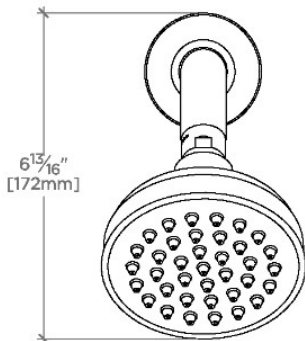

Etoile

ETS145

Etoile 4" Showerhead with 8" Wall Mounted 45 Degree Shower Arm

SHOWN IN ETOILE 4" SHOWERHEAD WITH 8" WALL MOUNTED 45 DEGREE SHOWER ARM | ETS145

TECHNICAL DETAILS

Adjustable Versus Fixed Spray: Fixed
Fittings Hole Diameter: 32 mm
Inlet Connection Size: 1/2"
Inlet Connection Type: Male NPT
Pivot: Y
Primary Material: Brass
Restricted Maximum Flow Rate: 6.6 liters/min
Water Pressure Maximum: 6.0 bar
Water Pressure Minimum: 1.5 bar
Water Pressure Recommended: 3.0 bar

Made of Brass

Features a swivel 4" showerhead with easy clean rubber nozzles

Includes a 8" wall mounted 45 degree shower arm

Stocked in Brass, Chrome, Nickel and Matte Nickel

Showerhead available in 1.75gpm (6.6L/min) flow rate

CERTIFICATIONS

PRODUCT (NOTES)

Etoile

ETS145

Etoile 4" Showerhead with 8" Wall Mounted 45 Degree Shower Arm

TOP VIEW SCALE: 3"=1'-0"

STYLE NO.	DIM "A"	DIM "B"
ETS144	10 ⁷ / ₁₆ " [265mm]	6 ³ / ₄ " [158mm]
FRS144		
JUS144		
ETS145	12 ⁷ / ₁₆ " [315mm]	8 ³ / ₄ " [209mm]
FRS145		
JUS145		

FRONT VIEW SCALE: 3"=1'-0"

SIDE VIEW SCALE: 3"=1'-0"