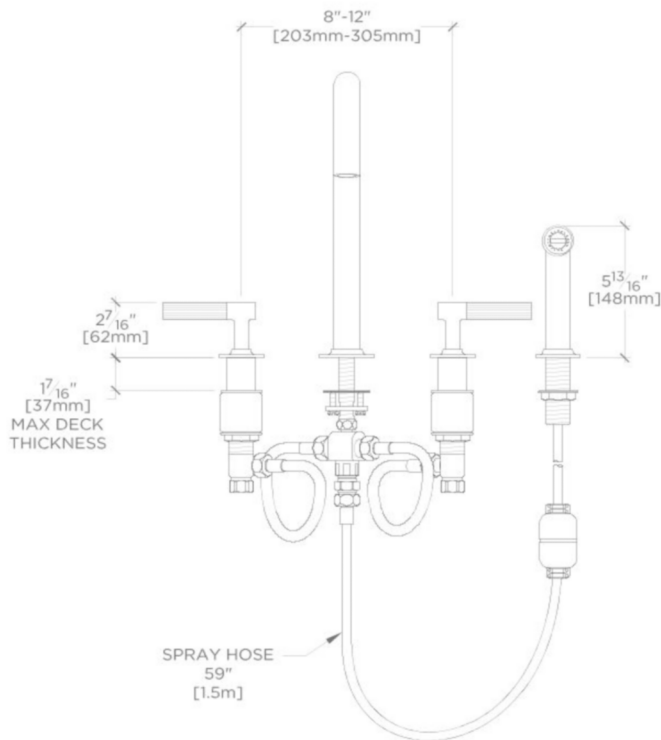

### TECHNICAL DETAILS

Deck Thickness Maximum: 37 mm  
Deck Thickness Minimum: 6 mm  
Fittings Hole Diameter: 35 mm  
Handle Turn Angle: Quarter Turn  
Handshower / Spray Hose Length: 1.5 m  
Inlet Connection Size: 1/2"  
Inlet Connection Type: Male with Supply Nut  
Integrated Diverter: Y  
Restricted Maximum Flow Rate: 6.6 liters/min  
Spout Swivel: Y  
Spray Included in Unit: Y  
Valve Material: Ceramic  
Water Pressure Maximum: 6.0 bar  
Water Pressure Minimum: 1.5 bar  
Water Pressure Recommended: 3.0 bar

### PRODUCT FEATURES

Lever Handles

Powerful Side spray with push button activation

Features Guilloche Lines combined with Enamel Handles

Stocked in Nickel and Brass

Available in 1.75gpm (6.6L/min) flow rate

## BOND

## BKM22D

Bond Union Series Gooseneck Kitchen Faucet and Spray with Enamel Guilloche Lines Lever Handles

TOP VIEW

SCALE: 1 $\frac{1}{2}"$ =1'-0"

FRONT VIEW

SCALE: 1 $\frac{1}{2}"$ =1'-0"

SIDE VIEW

SCALE: 1 $\frac{1}{2}"$ =1'-0"