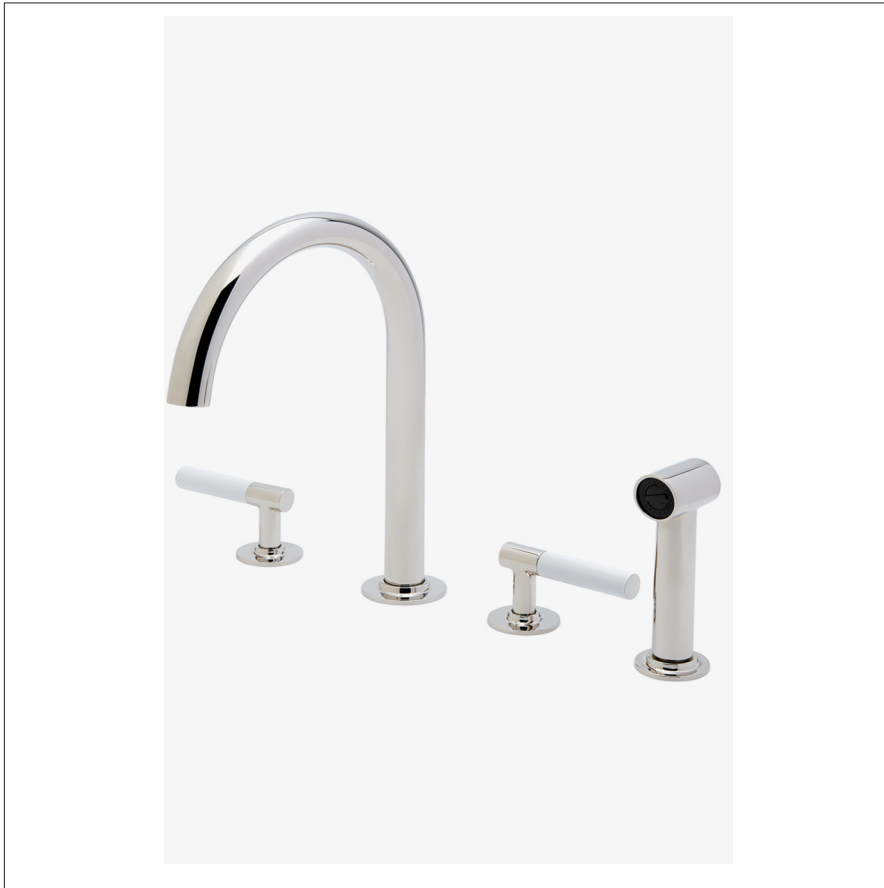

## BKM22D

Bond Union Series Gooseneck Kitchen Faucet and Spray with Enamel Guilloche Lines Lever Handles

FILEDESCRIPTION

### TECHNICAL DETAILS

Deck Thickness Maximum: 37 mm  
Deck Thickness Minimum: 6 mm  
Fittings Hole Diameter: 35 mm  
Handle Turn Angle: Quarter Turn  
Handshower / Spray Hose Length: 1.5 m  
Inlet Connection Size: 1/2"  
Inlet Connection Type: Male with Supply Nut  
Integrated Diverter: Y  
Restricted Maximum Flow Rate: 6.6 liters/min  
Spout Swivel: Y  
Spray Included in Unit: Y  
Valve Material: Ceramic  
Water Pressure Maximum: 6.0 bar  
Water Pressure Minimum: 1.5 bar  
Water Pressure Recommended: 3.0 bar

### PRODUCT FEATURES

Lever Handles

Powerful Side spray with push button activation

Features Guilloche Lines combined with Enamel Handles

Stocked in Nickel and Brass

Available in 1.75gpm (6.6L/min) flow rate