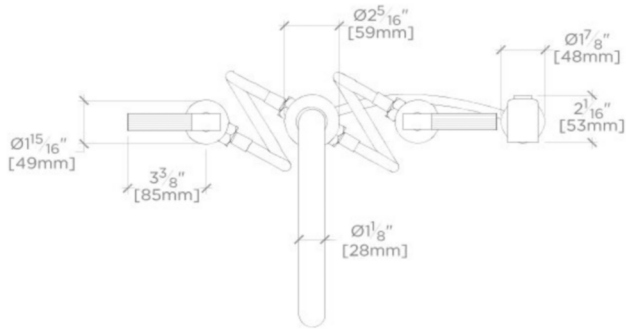

WATERWORKS

BOND

BKM22D

Bond Union Series Gooseneck Kitchen Faucet and Spray with Enamel Guilloche Lines Lever Handles

TOP VIEW

SCALE: 1 $\frac{1}{2}"$ =1'-0"