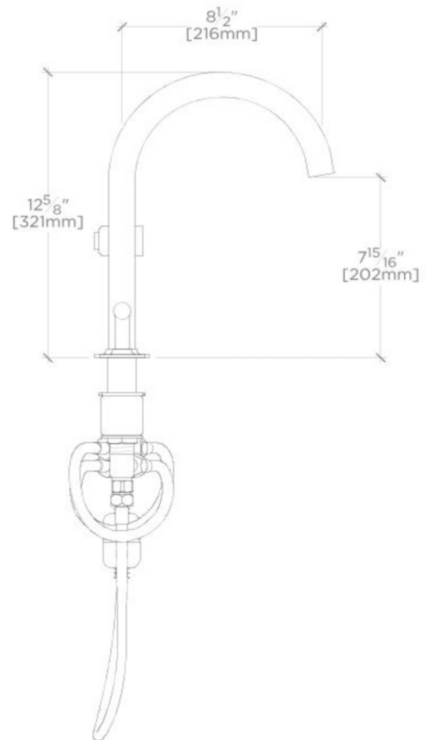

### TECHNICAL DETAILS

Deck Thickness Maximum: 37 mm  
Deck Thickness Minimum: 6 mm  
Fittings Hole Diameter: 35 mm  
Handle Turn Angle: Quarter Turn  
Handshower / Spray Hose Length: 1.5 m  
Inlet Connection Size: 1/2"  
Inlet Connection Type: Male with Supply Nut  
Integrated Diverter: Y  
Restricted Maximum Flow Rate: 6.6 liters/min  
Spout Swivel: Y  
Spray Included in Unit: Y  
Valve Material: Ceramic  
Water Pressure Maximum: 6.0 bar  
Water Pressure Minimum: 1.5 bar  
Water Pressure Recommended: 3.0 bar

## BKM22D

Bond Union Series Gooseneck Kitchen Faucet and Spray with Enamel Guilloche Lines Lever Handles

TOP VIEW

SCALE: 1 $\frac{1}{2}"$ =1'-0"

FRONT VIEW

SCALE: 1 $\frac{1}{2}"$ =1'-0"

SIDE VIEW

SCALE: 1 $\frac{1}{2}"$ =1'-0"