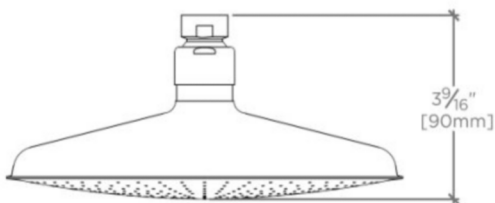

UNIVERSAL

Universal 8" Shower Rose

UNSH81

SHOWN IN UNIVERSAL 8" SHOWER ROSE| UNSH81

TECHNICAL DETAILS

Adjustable versus Fixed Spray: Fixed Spray
Diameter of Head: 200 mm
Flow Restriction Options: 2.5, 2.0, 1.75, 1.5
Depth / Width: 200 mm
Height: 90 mm
Inlet Connection Size: 1/2"
Inlet Connection Type: Female Straight
Installation Type: Wall or ceiling mounted
Integrated Diverter: N
Length: 200 mm
Pivot: Y
Primary Material: Brass
Suggested Application: Bath
Water Pressure Maximum: 6.0 bar
Water Pressure Minimum: 1.5 bar
Water Pressure Recommended: 3.0 bar

UNIVERSAL

Universal 8" Shower Rose

UNSH81

TOP VIEW

SCALE: 3"=1'-0"

ISO VIEW

SCALE: 3"=1'-0"

FRONT VIEW

SCALE: 3"=1'-0"

SIDE VIEW

SCALE: 3"=1'-0"