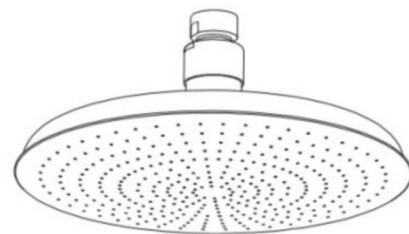

UNIVERSAL

Universal 8" Shower Rose

UNSH81

SHOWN IN UNIVERSAL 8" SHOWER ROSE| UNSH81

TECHNICAL DETAILS

Adjustable versus Fixed Spray: Fixed Spray
Diameter of Head: 200 mm
Flow Restriction Options: 2.5, 2.0, 1.75, 1.5
Depth / Width: 200 mm
Height: 90 mm
Inlet Connection Size: 1/2"
Inlet Connection Type: Female Straight
Installation Type: Wall or ceiling mounted
Integrated Diverter: N
Length: 200 mm
Pivot: Y
Primary Material: Brass
Suggested Application: Bath
Water Pressure Maximum: 6.0 bar
Water Pressure Minimum: 1.5 bar
Water Pressure Recommended: 3.0 bar

UNIVERSAL

Universal 8" Shower Rose

UNSH81

TOP VIEW

SCALE: 3"=1'-0"

ISO VIEW

SCALE: 3"=1'-0"

FRONT VIEW

SCALE: 3"=1'-0"

SIDE VIEW

SCALE: 3"=1'-0"