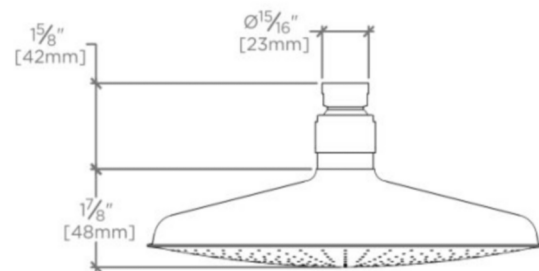

UNIVERSAL

Universal 8" Shower Rose

UNSH81

SHOWN IN UNIVERSAL 8" SHOWER ROSE| UNSH81

TECHNICAL DETAILS

Adjustable versus Fixed Spray: Fixed Spray
Diameter of Head: 200 mm
Flow Restriction Options: 2.5, 2.0, 1.75, 1.5
Depth / Width: 200 mm
Height: 90 mm
Inlet Connection Size: 1/2"
Inlet Connection Type: Female Straight
Installation Type: Wall or ceiling mounted
Integrated Diverter: N
Length: 200 mm
Pivot: Y
Primary Material: Brass
Suggested Application: Bath
Water Pressure Maximum: 6.0 bar
Water Pressure Minimum: 1.5 bar
Water Pressure Recommended: 3.0 bar

UNIVERSAL

Universal 8" Shower Rose

UNSH81

TOP VIEW

SCALE: 3"=1'-0"

ISO VIEW

SCALE: 3"=1'-0"

FRONT VIEW

SCALE: 3"=1'-0"

SIDE VIEW

SCALE: 3"=1'-0"