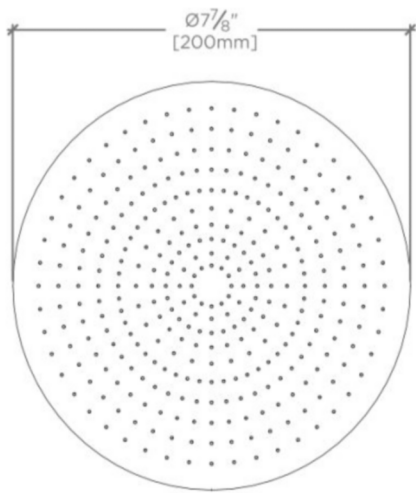

UNIVERSAL

Universal 8" Shower Rose

UNSH81

SHOWN IN UNIVERSAL 8" SHOWER ROSE| UNSH81

TECHNICAL DETAILS

Adjustable versus Fixed Spray: Fixed Spray
Diameter of Head: 200 mm
Flow Restriction Options: 2.5, 2.0, 1.75, 1.5
Depth / Width: 200 mm
Height: 90 mm
Inlet Connection Size: 1/2"
Inlet Connection Type: Female Straight
Installation Type: Wall or ceiling mounted
Integrated Diverter: N
Length: 200 mm
Pivot: Y
Primary Material: Brass
Suggested Application: Bath
Water Pressure Maximum: 6.0 bar
Water Pressure Minimum: 1.5 bar
Water Pressure Recommended: 3.0 bar

UNIVERSAL

Universal 8" Shower Rose

UNSH81

TOP VIEW

SCALE: 3"=1'-0"

ISO VIEW

SCALE: 3"=1'-0"

FRONT VIEW

SCALE: 3"=1'-0"

SIDE VIEW

SCALE: 3"=1'-0"