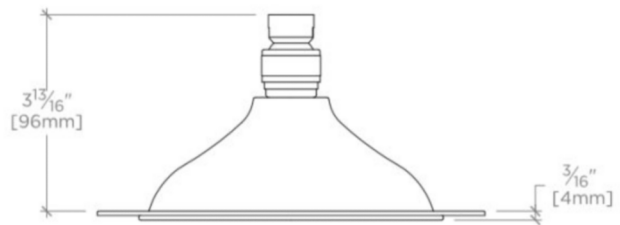

UNIVERSAL

UNSH08

Universal Recessed Ceiling Mounted 7 3/4" Shower Rose

SHOWN IN UNIVERSAL RECESSED CEILING MOUNTED 7 3/4" SHOWER ROSE| UNSH08

TECHNICAL DETAILS

Adjustable versus Fixed Spray: Fixed Spray
Diameter of Head: 197 mm
Flow Restriction Options: 2.5, 2.0, 1.75, 1.5
Depth / Width: 152 mm
Height: 114 mm
Inlet Connection Size: 1/2"
Inlet Connection Type: Female Thread
Installation Type: Ceiling Mounted
Integrated Diverter: N
Interior / Exterior Application: Interior Only
Length: 152 mm
Pivot: N
Primary Material: Brass
Suggested Application: Bath
Water Pressure Maximum: 6.0 bar
Water Pressure Minimum: 1.5 bar
Water Pressure Recommended: 3.0 bar

CODES & STANDARDS

Code # : ASME A112.18.1 / CSA B125.1, Certified with CEC

PRODUCT FEATURES

Provides an excellent option for low bathroom ceilings by utilizing every inch 6" shower rose delivers a soft, rainfall of water that is soothing and refreshing. Stocked in 2.5gpm (9.5 L/min) and 1.75gpm (6.6 L/min). State of California requires 1.75gpm (6.6 L/min) to comply with their water conservation requirements. Other flow options are available to order, contact your sales associate or call 1 (800) 899-6757 for details.

CERTIFICATIONS

PRODUCT (NOTES)

Showerhead only.

UNIVERSAL

UNSH08

Universal Recessed Ceiling Mounted 7 3/4" Shower Rose

CEILING VIEW SCALE: 3"=1'-0"

FRONT VIEW SCALE: 3"=1'-0"

SIDE VIEW SCALE: 3"=1'-0"