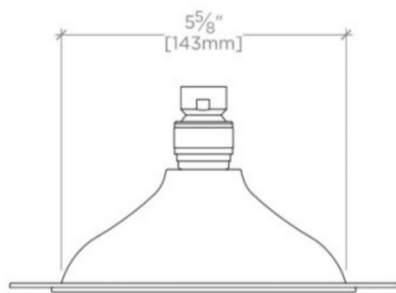

UNIVERSAL

UNSH08

Universal Recessed Ceiling Mounted 7 3/4" Shower Rose

SHOWN IN UNIVERSAL RECESSED CEILING MOUNTED 7 3/4" SHOWER ROSE| UNSH08

TECHNICAL DETAILS

Adjustable versus Fixed Spray: Fixed Spray
Diameter of Head: 197 mm
Flow Restriction Options: 2.5, 2.0, 1.75, 1.5
Depth / Width: 152 mm
Height: 114 mm
Inlet Connection Size: 1/2"
Inlet Connection Type: Female Thread
Installation Type: Ceiling Mounted
Integrated Diverter: N
Interior / Exterior Application: Interior Only
Length: 152 mm
Pivot: N
Primary Material: Brass
Suggested Application: Bath
Water Pressure Maximum: 6.0 bar
Water Pressure Minimum: 1.5 bar
Water Pressure Recommended: 3.0 bar

CODES & STANDARDS

Code # : ASME A112.18.1 / CSA B125.1, Certified with CEC

PRODUCT FEATURES

Provides an excellent option for low bathroom ceilings by utilizing every inch 6" shower rose delivers a soft, rainfall of water that is soothing and refreshing. Stocked in 2.5gpm (9.5 L/min) and 1.75gpm (6.6 L/min). State of California requires 1.75gpm (6.6 L/min) to comply with their water conservation requirements. Other flow options are available to order, contact your sales associate or call 1 (800) 899-6757 for details.

CERTIFICATIONS

PRODUCT (NOTES)

Showerhead only.

UNIVERSAL

UNSH08

Universal Recessed Ceiling Mounted 7 3/4" Shower Rose

CEILING VIEW SCALE: 3"=1'-0"

FRONT VIEW SCALE: 3"=1'-0"

SIDE VIEW SCALE: 3"=1'-0"