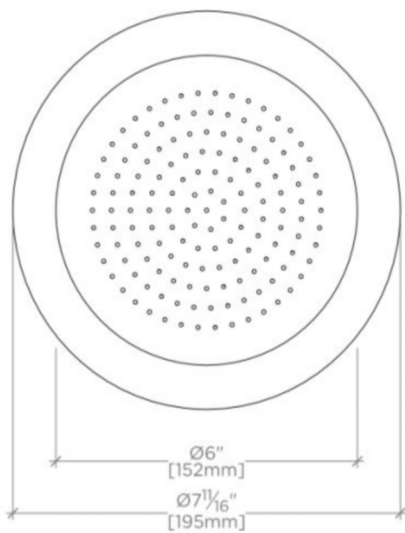

UNIVERSAL

UNSH08

Universal Recessed Ceiling Mounted 7 3/4" Shower Rose

SHOWN IN UNIVERSAL RECESSED CEILING MOUNTED 7 3/4" SHOWER ROSE| UNSH08

TECHNICAL DETAILS

Adjustable versus Fixed Spray: Fixed Spray
Diameter of Head: 197 mm
Flow Restriction Options: 2.5, 2.0, 1.75, 1.5
Depth / Width: 152 mm
Height: 114 mm
Inlet Connection Size: 1/2"
Inlet Connection Type: Female Thread
Installation Type: Ceiling Mounted
Integrated Diverter: N
Interior / Exterior Application: Interior Only
Length: 152 mm
Pivot: N
Primary Material: Brass
Suggested Application: Bath
Water Pressure Maximum: 6.0 bar
Water Pressure Minimum: 1.5 bar
Water Pressure Recommended: 3.0 bar

CODES & STANDARDS

Code # : ASME A112.18.1 / CSA B125.1, Certified with CEC

PRODUCT FEATURES

Provides an excellent option for low bathroom ceilings by utilizing every inch 6" shower rose delivers a soft, rainfall of water that is soothing and refreshing. Stocked in 2.5gpm (9.5 L/min) and 1.75gpm (6.6 L/min). State of California requires 1.75gpm (6.6 L/min) to comply with their water conservation requirements. Other flow options are available to order, contact your sales associate or call 1 (800) 899-6757 for details.

CERTIFICATIONS

PRODUCT (NOTES)

Showerhead only.

UNIVERSAL

UNSH08

Universal Recessed Ceiling Mounted 7 3/4" Shower Rose

CEILING VIEW SCALE: 3"=1'-0"

FRONT VIEW SCALE: 3"=1'-0"

SIDE VIEW SCALE: 3"=1'-0"