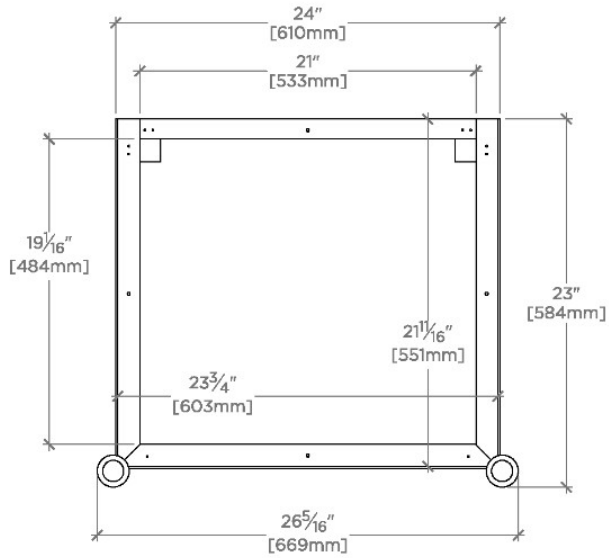

CAMDEN

CAWS01

Camden Metal Round Single Two Leg Washstand 26" x 23" x 34"

SHOWN IN CAMDEN METAL ROUND SINGLE TWO LEG WASHSTAND 26" X 23" X 34" | CAWS01

TECHNICAL DETAILS

ADA Compliance: No
Depth/Width: 19 13/16"
Diameter Of Legs Tubes: 1.26"
Height: 32 3/4"
Horizontal Rail Material: Glass
Installation Type: Wall Mounted
Leg Material: Metal
Length: 27 15/16"
Number Of Holes: Zero Holes
Number Of Legs: Two
Outer Rim Shape: Rectangular
Primary Material: 20 SWG Brass
Sink Visibility: Y
Storage Capacity: 0.0 cubic_foot
Suggested Application: Bath

Camden Metal Round Single Two Leg Washstand 26" x 23" x 34"

TOP VIEW

SCALE: 1"=1'-0"

FRONT VIEW

SCALE: 1"=1'-0"

SIDE VIEW

SCALE: 1"=1'-0"