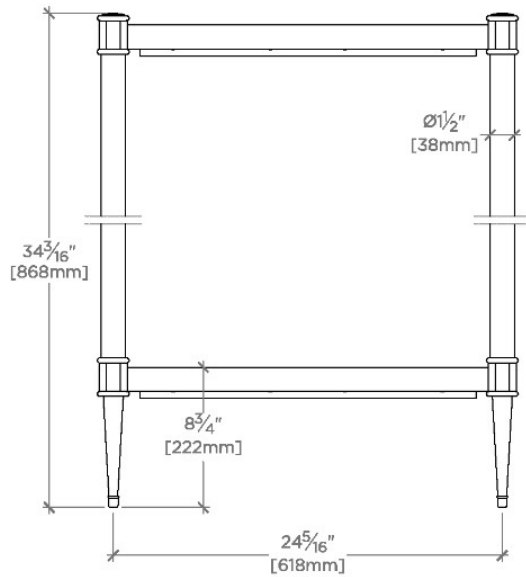

CAMDEN

CAWS01

Camden Metal Round Single Two Leg Washstand 26" x 23" x 34"

SHOWN IN CAMDEN METAL ROUND SINGLE TWO LEG WASHSTAND 26" X 23" X 34" | CAWS01

TECHNICAL DETAILS

ADA Compliance: No
Depth/Width: 19 13/16"
Diameter Of Legs Tubes: 1.26"
Height: 32 3/4"
Horizontal Rail Material: Glass
Installation Type: Wall Mounted
Leg Material: Metal
Length: 27 15/16"
Number Of Holes: Zero Holes
Number Of Legs: Two
Outer Rim Shape: Rectangular
Primary Material: 20 SWG Brass
Sink Visibility: Y
Storage Capacity: 0.0 cubic_foot
Suggested Application: Bath

Camden Metal Round Single Two Leg Washstand 26" x 23" x 34"

TOP VIEW

SCALE: 1"=1'-0"

FRONT VIEW

SCALE: 1"=1'-0"

SIDE VIEW

SCALE: 1"=1'-0"