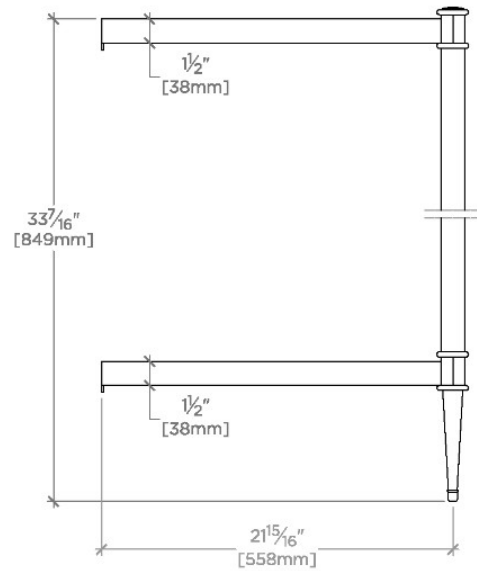

CAMDEN

CAWS01

Camden Metal Round Single Two Leg Washstand 26" x 23" x 34"

SHOWN IN CAMDEN METAL ROUND SINGLE TWO LEG WASHSTAND 26" X 23" X 34" | CAWS01

TECHNICAL DETAILS

ADA Compliance: No
Depth/Width: 19 13/16"
Diameter Of Legs Tubes: 1.26"
Height: 32 3/4"
Horizontal Rail Material: Glass
Installation Type: Wall Mounted
Leg Material: Metal
Length: 27 15/16"
Number Of Holes: Zero Holes
Number Of Legs: Two
Outer Rim Shape: Rectangular
Primary Material: 20 SWG Brass
Sink Visibility: Y
Storage Capacity: 0.0 cubic_foot
Suggested Application: Bath

Camden Metal Round Single Two Leg Washstand 26" x 23" x 34"

TOP VIEW

SCALE: 1"=1'-0"

FRONT VIEW

SCALE: 1"=1'-0"

SIDE VIEW

SCALE: 1"=1'-0"