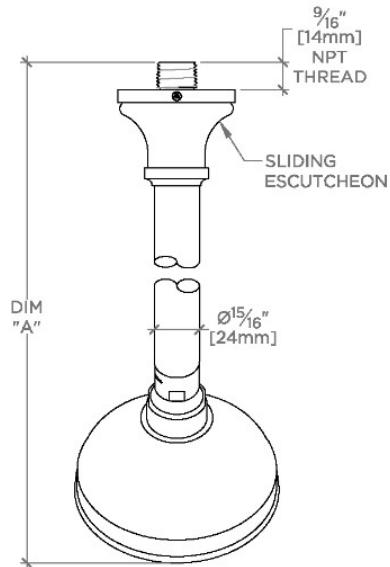

Etoile

ETS144

Etoile 4" Showerhead with 6" Wall Mounted 45 Degree Shower Arm

SHOWN IN ETOILE 4" SHOWERHEAD WITH 6" WALL MOUNTED 45 DEGREE SHOWER ARM | ETS144

TECHNICAL DETAILS

Adjustable Versus Fixed Spray: Fixed
Fittings Hole Diameter: 32 mm
Inlet Connection Size: 1/2"
Inlet Connection Type: Male NPT
Pivot: Y
Primary Material: Brass
Restricted Maximum Flow Rate: 6.6 liters/min
Water Pressure Maximum: 6.0 bar
Water Pressure Minimum: 1.5 bar
Water Pressure Recommended: 3.0 bar

Made of Brass

Features a swivel 4" showerhead with easy clean rubber nozzles

Includes a 6" wall mounted 45 degree shower arm

Stocked in Brass, Chrome, Nickel and Matte Nickel

Showerhead available in 1.75gpm (6.6L/min) flow rate

CERTIFICATIONS

PRODUCT (NOTES)

Etoile

ETS144

Etoile 4" Showerhead with 6" Wall Mounted 45 Degree Shower Arm

STYLE NO.	DIM "A"	DIM "B"
ETS144	10 ⁷ / ₁₆ " [265mm]	6 ³ / ₄ " [158mm]
FRS144		
JUS144		
ETS145	12 ⁷ / ₁₆ " [315mm]	8 ³ / ₄ " [209mm]
FRS145		
JUS145		