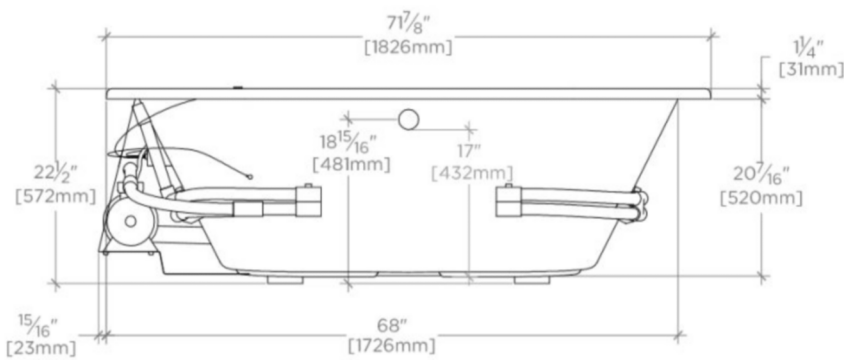

CLASSIC

CL5LWP

Classic 72" x 37" x 22" Left Hand Whirlpool Oval Bathtub with Center Drain

SHOWN IN CLASSIC 78" X 39" X 22" LEFT HAND WHIRLPOOL OVAL BATHTUB WITH CENTER DRAIN| CLWP₄L

TECHNICAL DETAILS

ADA Compliance: No
Assembly / Configuration: One Piece
Bathing Type: Bathing, Soaking and Showering
Drilling Option: None
Electric Requirements: 16" high x 30" wide Access Panel
Depth / Width: 940 mm
Height: 559 mm
Installation Type: Drop In or Undermount
Item Weight (Filled): 412.76872 kg
Length: 1829 mm
Number of Holes: Two Hole
Overflow Opening: Yes
Primary Material: Acrylic
Required Electrical Feeds: 120V/15amp Dedicated Line
Single or Double Ended: Double Ended
Suggested Application: Bath

CERTIFICATIONS

PRODUCT (NOTES)

Dimensions of fixtures are nominal. Measure your actual product for rough-in details.

WATERWORKS

CLASSIC

CL5LWP

Classic 72" x 37" x 22" Left Hand Whirlpool Oval Bathtub with Center Drain

TOP VIEW

SCALE: 1/2"=1'-0"

SIDE VIEW

SCALE: 1/2"=1'-0"

END VIEW

SCALE: 1/2"=1'-0"