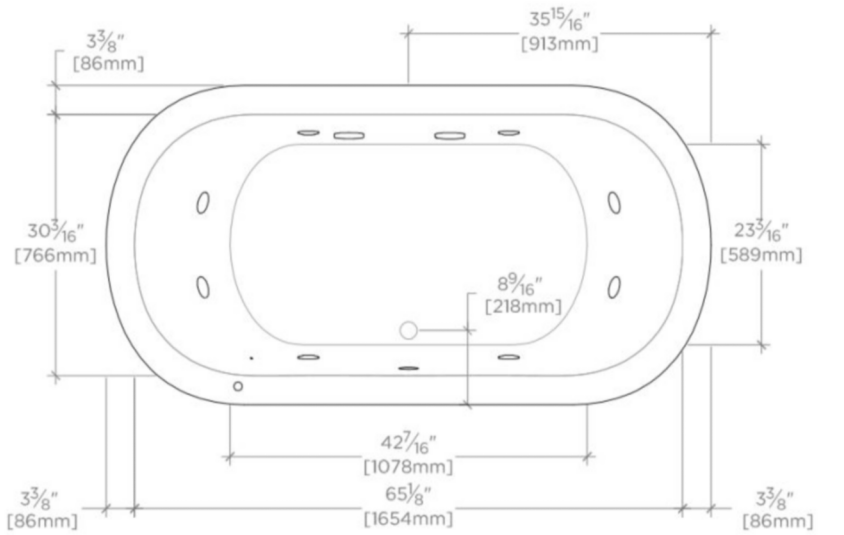

CLASSIC

CL5LWP

Classic 72" x 37" x 22" Left Hand Whirlpool Oval Bathtub with Center Drain

SHOWN IN CLASSIC 78" X 39" X 22" LEFT HAND WHIRLPOOL OVAL BATHTUB WITH CENTER DRAIN| CLWP₄L

TECHNICAL DETAILS

ADA Compliance: No
Assembly / Configuration: One Piece
Bathing Type: Bathing, Soaking and Showering
Drilling Option: None
Electric Requirements: 16" high x 30" wide Access Panel
Depth / Width: 940 mm
Height: 559 mm
Installation Type: Drop In or Undermount
Item Weight (Filled): 412.76872 kg
Length: 1829 mm
Number of Holes: Two Hole
Overflow Opening: Yes
Primary Material: Acrylic
Required Electrical Feeds: 120V/15amp Dedicated Line
Single or Double Ended: Double Ended
Suggested Application: Bath

CERTIFICATIONS

PRODUCT (NOTES)

Dimensions of fixtures are nominal. Measure your actual product for rough-in details.

WATERWORKS

CLASSIC

CL5LWP

Classic 72" x 37" x 22" Left Hand Whirlpool Oval Bathtub with Center Drain

TOP VIEW

SCALE: 1/2"=1'-0"

SIDE VIEW

SCALE: 1/2"=1'-0"

END VIEW

SCALE: 1/2"=1'-0"