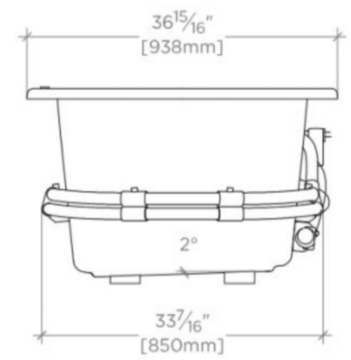

CLASSIC

CL5LWP

Classic 72" x 37" x 22" Left Hand Whirlpool Oval Bathtub with Center Drain

SHOWN IN CLASSIC 78" X 39" X 22" LEFT HAND WHIRLPOOL OVAL BATHTUB WITH CENTER DRAIN| CLWP₄L

TECHNICAL DETAILS

ADA Compliance: No
Assembly / Configuration: One Piece
Bathing Type: Bathing, Soaking and Showering
Drilling Option: None
Electric Requirements: 16" high x 30" wide Access Panel
Depth / Width: 940 mm
Height: 559 mm
Installation Type: Drop In or Undermount
Item Weight (Filled): 412.76872 kg
Length: 1829 mm
Number of Holes: Two Hole
Overflow Opening: Yes
Primary Material: Acrylic
Required Electrical Feeds: 120V/15amp Dedicated Line
Single or Double Ended: Double Ended
Suggested Application: Bath

CERTIFICATIONS

PRODUCT (NOTES)

Dimensions of fixtures are nominal. Measure your actual product for rough-in details.

WATERWORKS

CLASSIC

CL5LWP

Classic 72" x 37" x 22" Left Hand Whirlpool Oval Bathtub with Center Drain

TOP VIEW

SCALE: 1/2"=1'-0"

SIDE VIEW

SCALE: 1/2"=1'-0"

END VIEW

SCALE: 1/2"=1'-0"