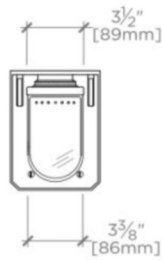

R.W. ATLAS

RW03LT

R.W. Atlas Wall Mounted Single Arm Sconce with Glass Shade

SHOWN IN R.W. ATLAS WALL MOUNTED SINGLE ARM SCONCE WITH GLASS SHADE| RWLT03

TECHNICAL DETAILS

Ambient / Task: Ambient
Bulb Base Size: E27
Depth / Width: 170 mm
Height: 194 mm
Installation Type: Wall Mounted
Interior / Exterior Application: Interior Only
Junction Box Orientation: Any
Length: 140 mm
Number of Bulbs: One
Safety Warnings: Do not exceed max wattage
Shade Material: Glass or Metal
Suggested Application: All Applications
Voltage: 240
Wet / Dry: Damp or Dry

Uses (1) 60W Max Type A19, E27 Base Bulb

R.W. ATLAS

RW03LT

R.W. Atlas Wall Mounted Single Arm Sconce with Glass Shade

BOTTOM VIEW SCALE: 1"=1'-0"

FRONT VIEW SCALE: 1"=1'-0"

SIDE VIEW SCALE: 1"=1'-0"