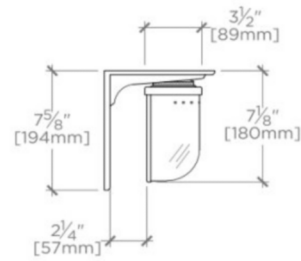

R.W. ATLAS

RW03LT

R.W. Atlas Wall Mounted Single Arm Sconce with Glass Shade

SHOWN IN R.W. ATLAS WALL MOUNTED SINGLE ARM SCONCE WITH GLASS SHADE| RWLT03

TECHNICAL DETAILS

Ambient / Task: Ambient
Bulb Base Size: E27
Depth / Width: 170 mm
Height: 194 mm
Installation Type: Wall Mounted
Interior / Exterior Application: Interior Only
Junction Box Orientation: Any
Length: 140 mm
Number of Bulbs: One
Safety Warnings: Do not exceed max wattage
Shade Material: Glass or Metal
Suggested Application: All Applications
Voltage: 240
Wet / Dry: Damp or Dry

Uses (1) 60W Max Type A19, E27 Base Bulb

R.W. ATLAS

RW03LT

R.W. Atlas Wall Mounted Single Arm Sconce with Glass Shade

BOTTOM VIEW SCALE: 1"=1'-0"

FRONT VIEW SCALE: 1"=1'-0"

SIDE VIEW SCALE: 1"=1'-0"