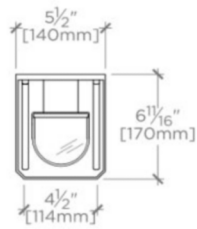

R.W. ATLAS

RW03LT

R.W. Atlas Wall Mounted Single Arm Sconce with Glass Shade

SHOWN IN R.W. ATLAS WALL MOUNTED SINGLE ARM SCONCE WITH GLASS SHADE| RWLT03

TECHNICAL DETAILS

Ambient / Task: Ambient
Bulb Base Size: E27
Depth / Width: 170 mm
Height: 194 mm
Installation Type: Wall Mounted
Interior / Exterior Application: Interior Only
Junction Box Orientation: Any
Length: 140 mm
Number of Bulbs: One
Safety Warnings: Do not exceed max wattage
Shade Material: Glass or Metal
Suggested Application: All Applications
Voltage: 240
Wet / Dry: Damp or Dry

Uses (1) 60W Max Type A19, E27 Base Bulb

R.W. ATLAS

RW03LT

R.W. Atlas Wall Mounted Single Arm Sconce with Glass Shade

BOTTOM VIEW SCALE: 1"=1'-0"

FRONT VIEW SCALE: 1"=1'-0"

SIDE VIEW SCALE: 1"=1'-0"