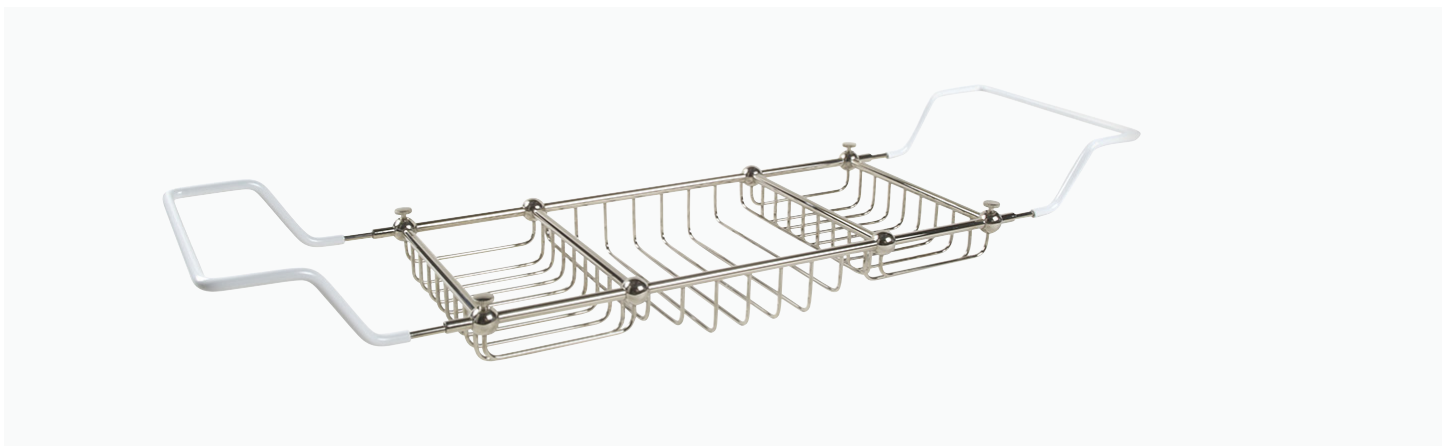

## FURNISHINGS - COUNTERTOP & TUB ACCESSORIES

Short Freestanding  
Magnifying Mirror  
**STYLE: EMR030**

Tall Adjustable Freestanding  
Magnifying Mirror  
**STYLE: EMR068**

Bookstand  
**STYLE: ECA052**

Small Adjustable Tub Rack  
**STYLE: EBR012**

Countertop Towel Stand  
**STYLE: ETB002**

Large Adjustable Tub Rack  
**STYLE: EBR020**