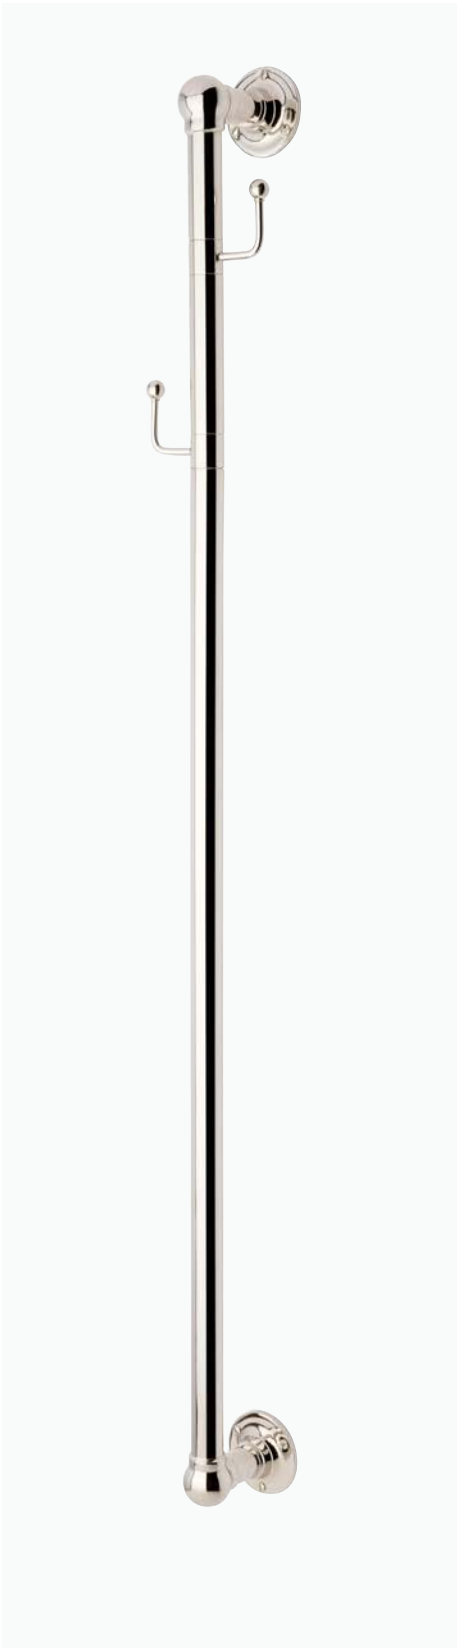

Essentials

WALL MOUNTED - WARMERS

Essentials Classic Vertical Warmer
**STYLE: EVW101 (US) 110V /
E101VW (UK) 230V**