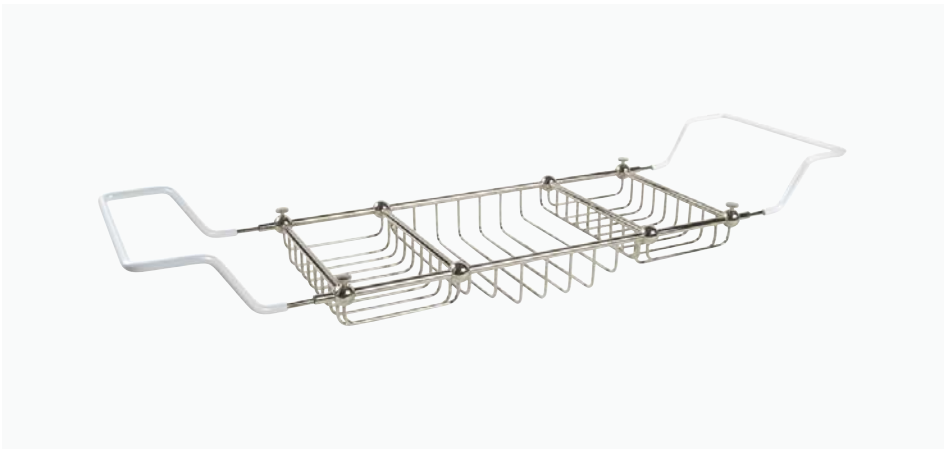

## FURNISHINGS - COUNTERTOP & TUB ACCESSORIES

Short Freestanding  
Magnifying Mirror  
**STYLE: EMR030**

Tall Adjustable Freestanding  
Magnifying Mirror  
**STYLE: EMR068**

Bookstand  
**STYLE: ECA052**

Small Adjustable Tub Rack  
**STYLE: EBR012**

Countertop Towel Stand  
**STYLE: ETB002**

Large Adjustable Tub Rack  
**STYLE: EBR020**