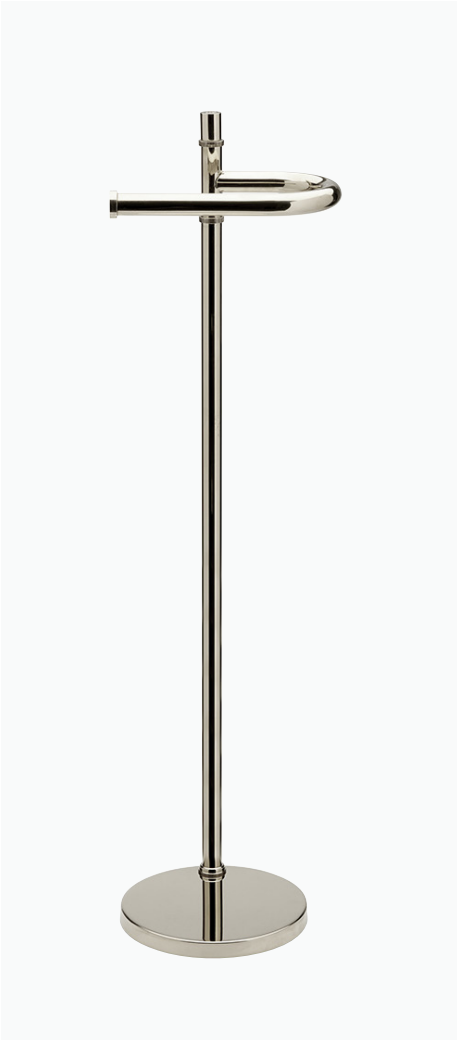

Essentials

FURNISHINGS - FLOOR ACCESSORIES

Freestanding Paper Holder
STYLE: EPH002