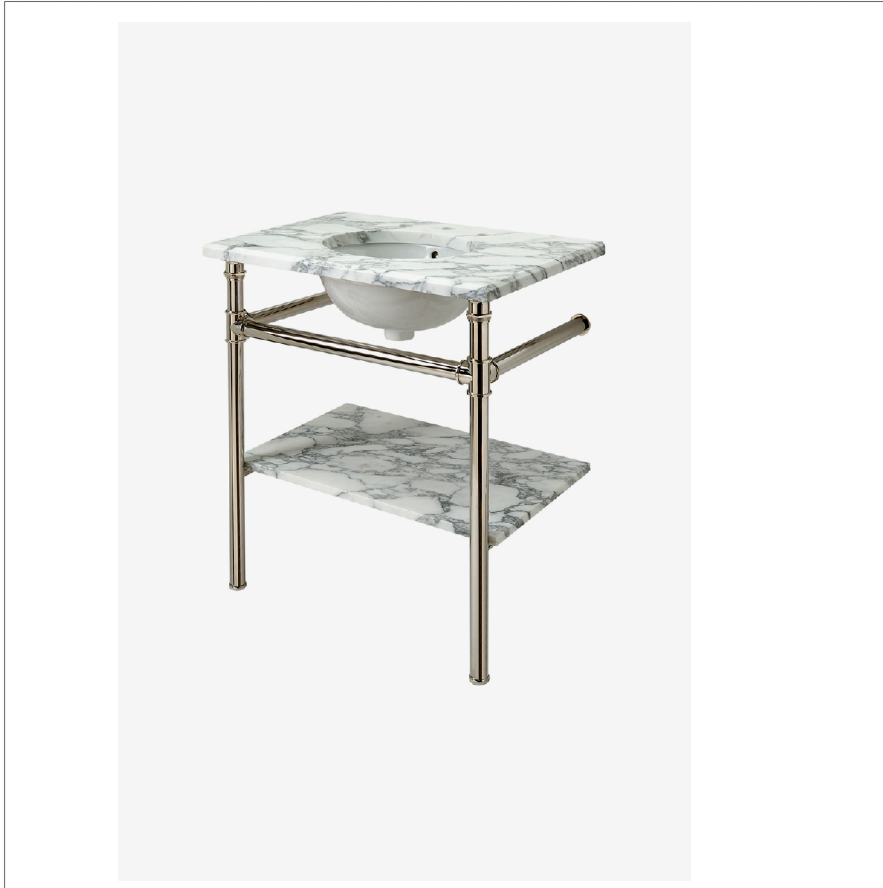

## Henry

HNWS02

Henry Metal Round Single Two Leg Washstand 29" x 20" x 31 3/4"

SHOWN IN HENRY METAL ROUND SINGLE TWO LEG WASHSTAND 29" X 20" X 31 3/4" | HNWS02

### TECHNICAL DETAILS

Depth/Width: 508 mm  
Height: 806 mm  
Length: 737 mm  
Primary Material: 20 SWG Brass  
Suggested Application: Bath

### PRODUCT FEATURES

Proprietary design with coin-edge and hexagonal details.

Lower shelf for storage.

Slab countertop (Arabescato shown) and sink (Saxby shown) sold separately from washstand.

Custom lengths available.

## Henry

HNWS02

Henry Metal Round Single Two Leg Washstand 29" x 20" x 31"  
3/4"

TOP VIEW

SCALE:  $\frac{3}{4}$ "=1'-0"

FRONT VIEW

SCALE:  $\frac{3}{4}$ "=1'-0"

SIDE VIEW