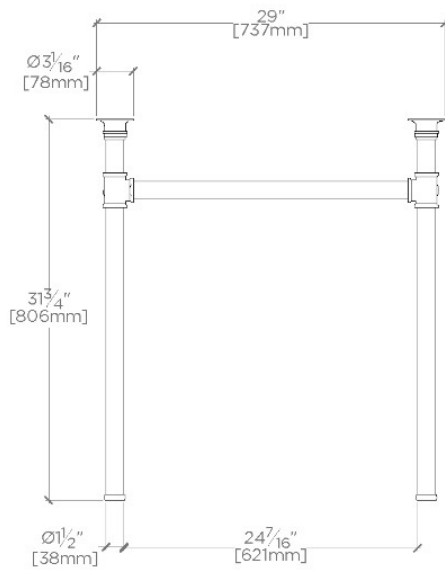

## Henry

HNWS02

Henry Metal Round Single Two Leg Washstand 29" x 20" x 31 3/4"

SHOWN IN HENRY METAL ROUND SINGLE TWO LEG WASHSTAND 29" X 20" X 31 3/4" | HNWS02

### TECHNICAL DETAILS

Depth/Width: 508 mm  
Height: 806 mm  
Length: 737 mm  
Primary Material: 20 SWG Brass  
Suggested Application: Bath

## Henry

HNWS02

Henry Metal Round Single Two Leg Washstand 29" x 20" x 31"  
3/4"

TOP VIEW

SCALE:  $\frac{3}{4}$ "=1'-0"

FRONT VIEW

SCALE:  $\frac{3}{4}$ "=1'-0"

SIDE VIEW

SCALE:  $\frac{3}{4}$ "=1'-0"