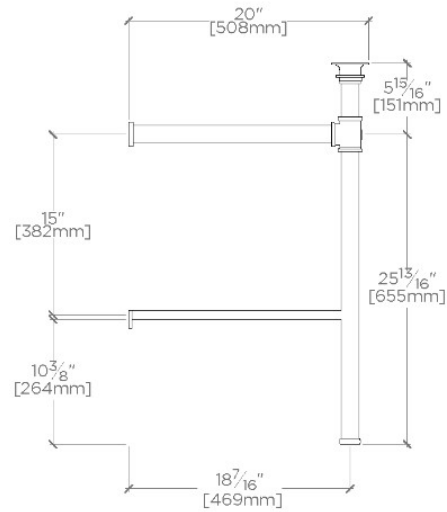

## Henry

HNWS02

Henry Metal Round Single Two Leg Washstand 29" x 20" x 31 3/4"

SHOWN IN HENRY METAL ROUND SINGLE TWO LEG WASHSTAND 29" X 20" X 31 3/4" | HNWS02

### TECHNICAL DETAILS

Depth/Width: 508 mm  
Height: 806 mm  
Length: 737 mm  
Primary Material: 20 SWG Brass  
Suggested Application: Bath

## Henry

HNWS02

Henry Metal Round Single Two Leg Washstand 29" x 20" x 31"  
3/4"

TOP VIEW

SCALE:  $\frac{3}{4}$ "=1'-0"

FRONT VIEW

SCALE:  $\frac{3}{4}$ "=1'-0"

SIDE VIEW

SCALE:  $\frac{3}{4}$ "=1'-0"