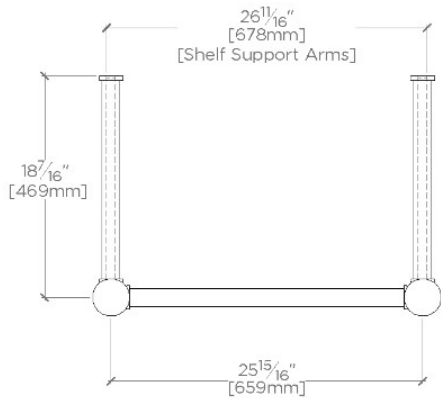

### TECHNICAL DETAILS

Depth/Width: 508 mm  
Height: 806 mm  
Length: 737 mm  
Primary Material: 20 SWG Brass  
Suggested Application: Bath

This item requires an additional purchase of QTY 2, UNSS91 Universal Slab Support 1 1/4" x 21" x 1 1/4"

## Henry

HNWS02

Henry Metal Round Single Two Leg Washstand 29" x 20" x 31"  
3/4"

TOP VIEW

SCALE:  $\frac{3}{4}$ "=1'-0"

FRONT VIEW

SCALE:  $\frac{3}{4}$ "=1'-0"

SIDE VIEW