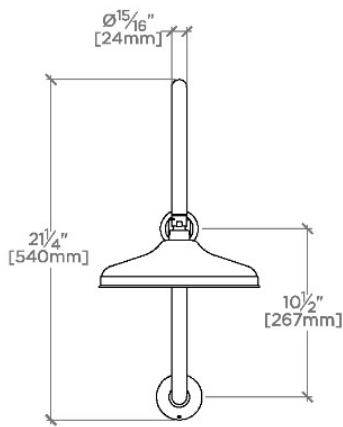

Foro

FRS10G

Foro 10" Rain Showerhead with 20" Wall Mounted
Gooseneck Shower Arm

SHOWN IN FORO 10" RAIN SHOWERHEAD WITH 20" WALL MOUNTED GOOSENECK SHOWER ARM | FRS10G

TECHNICAL DETAILS

Adjustable Versus Fixed Spray: Fixed
Fittings Hole Diameter: 32 mm
Flow Restriction Options: 1.5, 1.75, 2.0
Inlet Connection Size: 1/2"
Inlet Connection Type: Female Straight Threads with
Rubber Washer
Pivot: Y
Primary Material: Brass
Restricted Maximum Flow Rate: 6.6 liters/min
Water Pressure Maximum: 6.0 bar
Water Pressure Minimum: 1.5 bar
Water Pressure Recommended: 3.0 bar

PRODUCT FEATURES

Made of Brass

Features a swivel 10" rain showerhead with easy clean rubber nozzles

Includes a 20" wall mounted gooseneck shower arm

Stocked in Brass, Chrome and Nickel

Rain showerhead available in 1.75gpm (6.6L/min) flow rate

CERTIFICATIONS

PRODUCT (NOTES)

Foro

FRS10G

Foro 10" Rain Showerhead with 20" Wall Mounted
Gooseneck Shower Arm

TOP VIEW SCALE: 1"=1'-0"

FRONT VIEW SCALE: 1"=1'-0"

SIDE VIEW SCALE: 1"=1'-0"