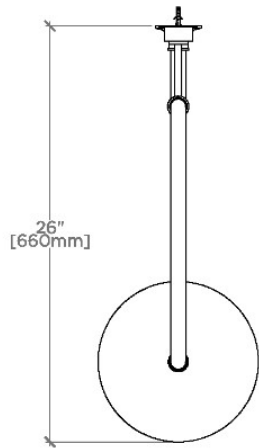

Foro

FRS10G

Foro 10" Rain Showerhead with 20" Wall Mounted
Gooseneck Shower Arm

SHOWN IN FORO 10" RAIN SHOWERHEAD WITH 20" WALL MOUNTED GOOSENECK SHOWER ARM | FRS10G

TECHNICAL DETAILS

Adjustable Versus Fixed Spray: Fixed
Fittings Hole Diameter: 32 mm
Flow Restriction Options: 1.5, 1.75, 2.0
Inlet Connection Size: 1/2"
Inlet Connection Type: Female Straight Threads with
Rubber Washer
Pivot: Y
Primary Material: Brass
Restricted Maximum Flow Rate: 6.6 liters/min
Water Pressure Maximum: 6.0 bar
Water Pressure Minimum: 1.5 bar
Water Pressure Recommended: 3.0 bar

PRODUCT FEATURES

Made of Brass

Features a swivel 10" rain showerhead with easy clean rubber nozzles

Includes a 20" wall mounted gooseneck shower arm

Stocked in Brass, Chrome and Nickel

Rain showerhead available in 1.75gpm (6.6L/min) flow rate

CERTIFICATIONS

PRODUCT (NOTES)

Foro

FRS10G

Foro 10" Rain Showerhead with 20" Wall Mounted
Gooseneck Shower Arm

TOP VIEW SCALE: 1"=1'-0"

FRONT VIEW SCALE: 1"=1'-0"

SIDE VIEW SCALE: 1"=1'-0"