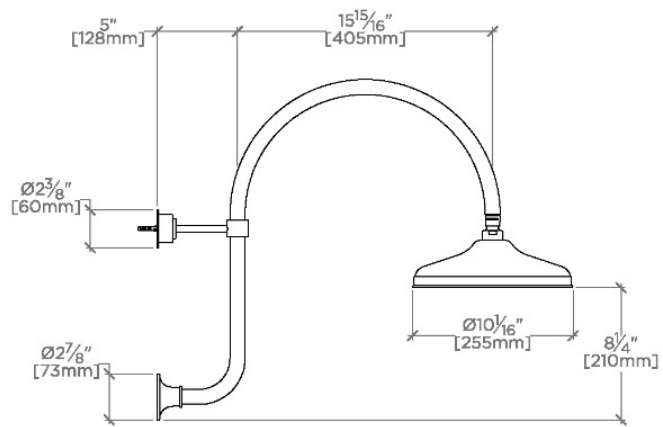

Foro

FRS10G

Foro 10" Rain Showerhead with 20" Wall Mounted
Gooseneck Shower Arm

SHOWN IN FORO 10" RAIN SHOWERHEAD WITH 20" WALL MOUNTED GOOSENECK SHOWER ARM | FRS10G

TECHNICAL DETAILS

Adjustable Versus Fixed Spray: Fixed
Fittings Hole Diameter: 32 mm
Flow Restriction Options: 1.5, 1.75, 2.0
Inlet Connection Size: 1/2"
Inlet Connection Type: Female Straight Threads with
Rubber Washer
Pivot: Y
Primary Material: Brass
Restricted Maximum Flow Rate: 6.6 liters/min
Water Pressure Maximum: 6.0 bar
Water Pressure Minimum: 1.5 bar
Water Pressure Recommended: 3.0 bar

PRODUCT FEATURES

Made of Brass

Features a swivel 10" rain showerhead with easy clean rubber nozzles

Includes a 20" wall mounted gooseneck shower arm

Stocked in Brass, Chrome and Nickel

Rain showerhead available in 1.75gpm (6.6L/min) flow rate

CERTIFICATIONS

PRODUCT (NOTES)

Foro

FRS10G

Foro 10" Rain Showerhead with 20" Wall Mounted
Gooseneck Shower Arm

TOP VIEW SCALE: 1"=1'-0"

FRONT VIEW SCALE: 1"=1'-0"

SIDE VIEW SCALE: 1"=1'-0"