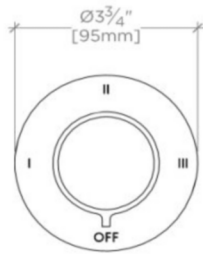

### PRODUCT FEATURES

Knob Handle

For use with a Thermostatic shower system and three waterway outlets such as a handshower, shower head, and tub spout

Features Linear Guilloche Etching Knob Handle

Stocked in Nickel and Brass

## BOND

B3T14A

Bond Tandem Series Three Way Diverter Trim with Guilloche Lines  
Knob Handle

TOP VIEW SCALE: 3"=1'-0"

FRONT VIEW SCALE: 3"=1'-0"

SIDE VIEW SCALE: 3"=1'-0"