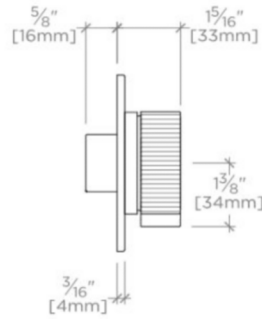

### PRODUCT FEATURES

Knob Handle

For use with a Thermostatic shower system and three waterway outlets such as a handshower, shower head, and tub spout

Features Linear Guilloche Etching Knob Handle

Stocked in Nickel and Brass

## BOND

B3T14A

Bond Tandem Series Three Way Diverter Trim with Guilloche Lines  
Knob Handle

TOP VIEW SCALE: 3"=1'-0"

FRONT VIEW SCALE: 3"=1'-0"

SIDE VIEW SCALE: 3"=1'-0"