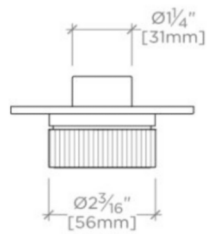

### PRODUCT FEATURES

Knob Handle

For use with a Thermostatic shower system and three waterway outlets such as a handshower, shower head, and tub spout

Features Linear Guilloche Etching Knob Handle

Stocked in Nickel and Brass

## BOND

B3T14A

Bond Tandem Series Three Way Diverter Trim with Guilloche Lines  
Knob Handle

TOP VIEW SCALE: 3"=1'-0"

FRONT VIEW SCALE: 3"=1'-0"

SIDE VIEW SCALE: 3"=1'-0"