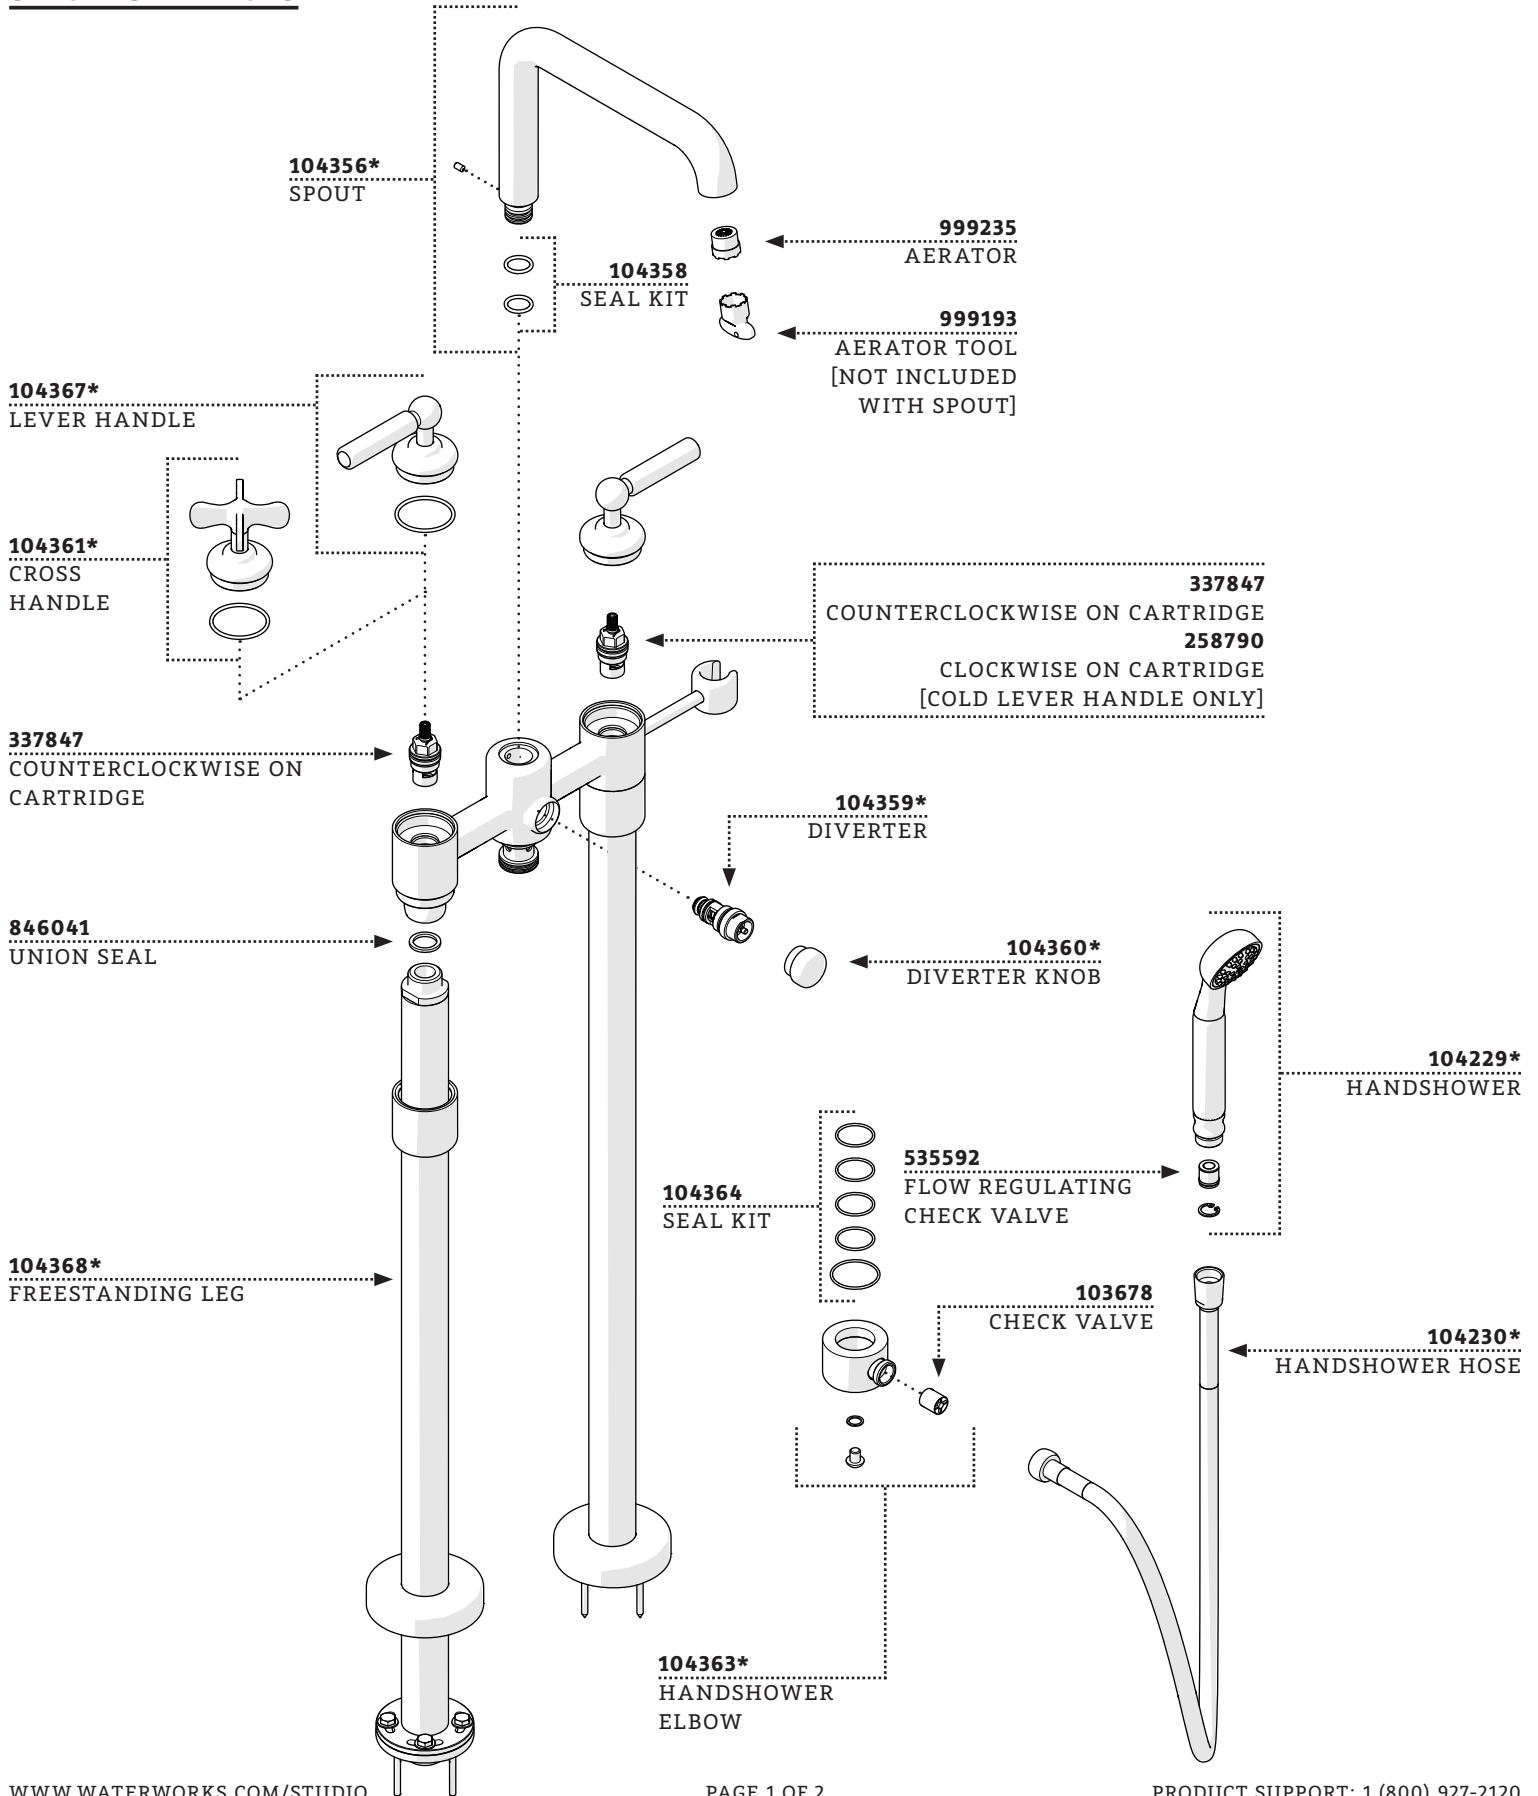

SERVICE PARTS

SERVICE PARTS

104368*
FREESTANDING LEG

104369
INLET ADAPTER

104370
MOUNTING HARDWARE