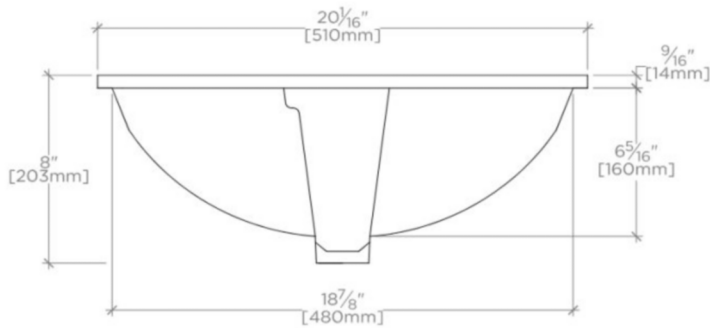

TECHNICAL DETAILS

Bowl Shape: Rectangular
Depth / Width: 359 mm
Height: 203 mm
Installation Type: Undermount
Integrated Diverter: N
Integrated Spray: N
Length: 510 mm
Primary Material: Vitreous China
Spout Swivel: N
Stain Resistance: N
Suggested Application: Bath

PRODUCT (NOTES)

Dimensions of sinks are nominal and are subject to slight variations.

CLARA

CYLV22

Clara Undermount Rectangular Vitreous China Lavatory Sink
 Double Glazed 20 1/16" x 14 1/8" x 8"

TOP VIEW

SCALE: 1 1/2"=1'-0"

FRONT VIEW

SCALE: 1 1/2"=1'-0"

SIDE VIEW

SCALE: 1 1/2"=1'-0"