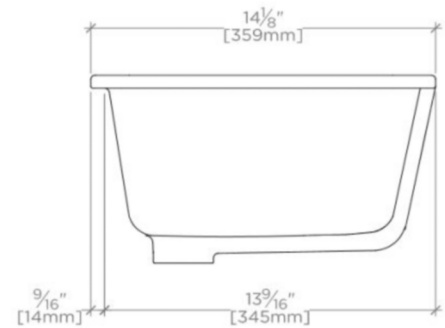

TECHNICAL DETAILS

Bowl Shape: Rectangular
Depth / Width: 359 mm
Height: 203 mm
Installation Type: Undermount
Integrated Diverter: N
Integrated Spray: N
Length: 510 mm
Primary Material: Vitreous China
Spout Swivel: N
Stain Resistance: N
Suggested Application: Bath

PRODUCT (NOTES)

Dimensions of sinks are nominal and are subject to slight variations.

CLARA

CYLV22

Clara Undermount Rectangular Vitreous China Lavatory Sink
 Double Glazed 20 1/16" x 14 1/8" x 8"

TOP VIEW

SCALE: 1 1/2"=1'-0"

FRONT VIEW

SCALE: 1 1/2"=1'-0"

SIDE VIEW

SCALE: 1 1/2"=1'-0"