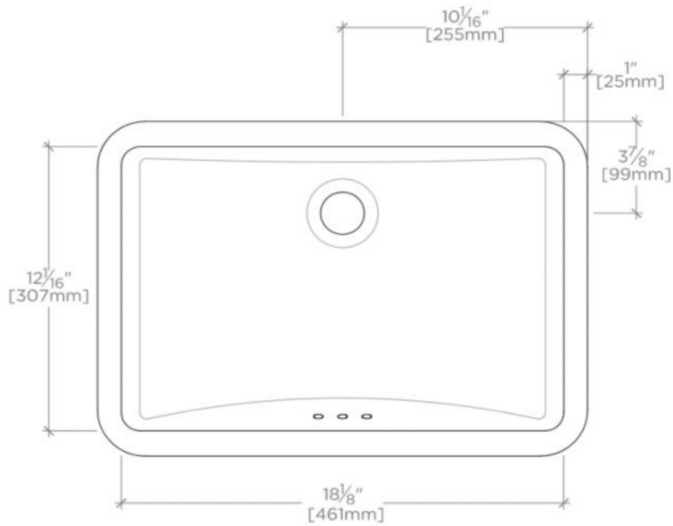

TECHNICAL DETAILS

Bowl Shape: Rectangular
Depth / Width: 359 mm
Height: 203 mm
Installation Type: Undermount
Integrated Diverter: N
Integrated Spray: N
Length: 510 mm
Primary Material: Vitreous China
Spout Swivel: N
Stain Resistance: N
Suggested Application: Bath

INSPIRATION

Simple in form and smaller in size, these rectangular and oval sinks bring practical elegance to a variety of settings. Ideal for apartments and powder rooms.

PRODUCT FEATURES

High gloss finish makes Clara sinks stain and scratch resistant.
Intense heat during the firing process produces a hard, non-porous surface that will not fade or discolor.
Shape and drain position of this sink pushes plumbing back to provide more storage space under the sink.

PRODUCT (NOTES)

Dimensions of sinks are nominal and are subject to slight variations.

CLARA

CYLV22

Clara Undermount Rectangular Vitreous China Lavatory Sink
 Double Glazed 20 1/16" x 14 1/8" x 8"

TOP VIEW

SCALE: 1 1/2"=1'-0"

FRONT VIEW

SCALE: 1 1/2"=1'-0"

SIDE VIEW

SCALE: 1 1/2"=1'-0"