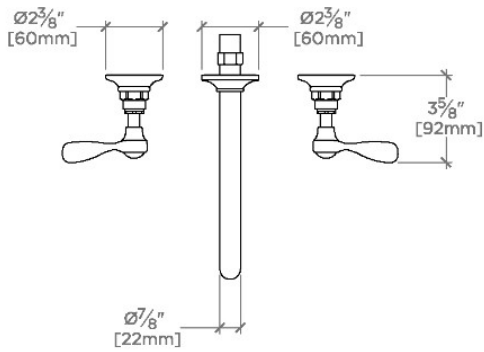

TECHNICAL DETAILS

ADA Compliance: Yes
 Adjustable Versus Fixed Spray: Fixed Spray
 Depth/Width: 165 mm
 Drain Assembly Materials: Brass
 Drain Depth Maximum: 70 mm
 Drain Depth Minimum: 25 mm
 Drain Hole Diameter: 44 mm
 Drain Style: Lift and Turn
 Escutcheon Primary Material: Brass
 Fittings Hole Diameter: 35 mm
 Flow Restriction Options: 1.2
 Handle Spread Maximum: 203 mm
 Handle Spread Minimum: 203 mm
 Handle Turn Angle: Quarter Turn
 Height: 76 mm
 Index Color Finish And Material: White Porcelain
 Index Marking: Hot/Cold
 Inlet Connection Size: 1/2"
 Inlet Connection Type: Male NPT
 Inlet Supply Spread Maximum: 203 mm
 Inlet Supply Spread Minimum: 203 mm
 Installation Type: Wall Mounted
 Length: 381 mm
 Number Of Handles: Two
 Number Of Holes: Three Hole
 Primary Material: Brass
 Restricted Maximum Flow Rate: 4.5 liters/min
 Spout Swivel: N
 Suggested Application: Bath
 Valve Material: Ceramic
 Water Pressure Maximum: 6.0 bar
 Water Pressure Minimum: 1.5 bar
 Water Pressure Recommended: 3.0 bar

Easton has a clean-lined utilitarian profile, with a slightly elongated spout.

Available in 1.2gpm (4.5L/min) flow rate

CERTIFICATIONS

PRODUCT (NOTES)

Sold with European style drain; USA style drain sold separately for use with non-Waterworks sinks.

Easton

EALS67

Easton Vintage Low Profile Three Hole Wall Mounted Lavatory Faucet with Elongated Spout and Metal Lever Handles

TOP VIEW

SCALE: 1/2"=1'-0"

ISO VIEW

SCALE: 1/2"=1'-0"

FRONT VIEW

SCALE: 1/2"=1'-0"

SIDE VIEW

SCALE: 1/2"=1'-0"