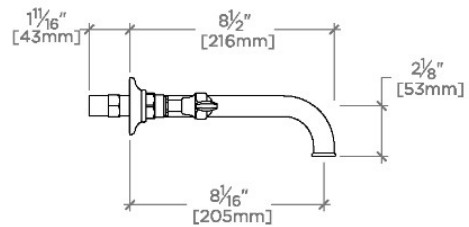

TECHNICAL DETAILS

ADA Compliance: Yes
 Adjustable Versus Fixed Spray: Fixed Spray
 Depth/Width: 165 mm
 Drain Assembly Materials: Brass
 Drain Depth Maximum: 70 mm
 Drain Depth Minimum: 25 mm
 Drain Hole Diameter: 44 mm
 Drain Style: Lift and Turn
 Escutcheon Primary Material: Brass
 Fittings Hole Diameter: 35 mm
 Flow Restriction Options: 1.2
 Handle Spread Maximum: 203 mm
 Handle Spread Minimum: 203 mm
 Handle Turn Angle: Quarter Turn
 Height: 76 mm
 Index Color Finish And Material: White Porcelain
 Index Marking: Hot/Cold
 Inlet Connection Size: 1/2"
 Inlet Connection Type: Male NPT
 Inlet Supply Spread Maximum: 203 mm
 Inlet Supply Spread Minimum: 203 mm
 Installation Type: Wall Mounted
 Length: 381 mm
 Number Of Handles: Two
 Number Of Holes: Three Hole
 Primary Material: Brass
 Restricted Maximum Flow Rate: 4.5 liters/min
 Spout Swivel: N
 Suggested Application: Bath
 Valve Material: Ceramic
 Water Pressure Maximum: 6.0 bar
 Water Pressure Minimum: 1.5 bar
 Water Pressure Recommended: 3.0 bar

Easton has a clean-lined utilitarian profile, with a slightly elongated spout.

Available in 1.2gpm (4.5L/min) flow rate

CERTIFICATIONS

PRODUCT (NOTES)

Sold with European style drain; USA style drain sold separately for use with non-Waterworks sinks.

Easton

EALS67

Easton Vintage Low Profile Three Hole Wall Mounted Lavatory Faucet with Elongated Spout and Metal Lever Handles

TOP VIEW

SCALE: 1/2"=1'-0"

ISO VIEW

SCALE: 1/2"=1'-0"

FRONT VIEW

SCALE: 1/2"=1'-0"

SIDE VIEW

SCALE: 1/2"=1'-0"