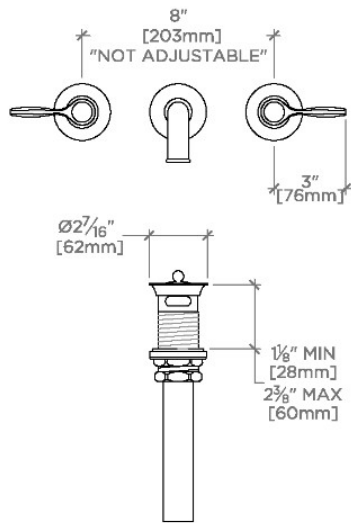

TECHNICAL DETAILS

ADA Compliance: Yes
 Adjustable Versus Fixed Spray: Fixed Spray
 Depth/Width: 165 mm
 Drain Assembly Materials: Brass
 Drain Depth Maximum: 70 mm
 Drain Depth Minimum: 25 mm
 Drain Hole Diameter: 44 mm
 Drain Style: Lift and Turn
 Escutcheon Primary Material: Brass
 Fittings Hole Diameter: 35 mm
 Flow Restriction Options: 1.2
 Handle Spread Maximum: 203 mm
 Handle Spread Minimum: 203 mm
 Handle Turn Angle: Quarter Turn
 Height: 76 mm
 Index Color Finish And Material: White Porcelain
 Index Marking: Hot/Cold
 Inlet Connection Size: 1/2"
 Inlet Connection Type: Male NPT
 Inlet Supply Spread Maximum: 203 mm
 Inlet Supply Spread Minimum: 203 mm
 Installation Type: Wall Mounted
 Length: 381 mm
 Number Of Handles: Two
 Number Of Holes: Three Hole
 Primary Material: Brass
 Restricted Maximum Flow Rate: 4.5 liters/min
 Spout Swivel: N
 Suggested Application: Bath
 Valve Material: Ceramic
 Water Pressure Maximum: 6.0 bar
 Water Pressure Minimum: 1.5 bar
 Water Pressure Recommended: 3.0 bar

Easton has a clean-lined utilitarian profile, with a slightly elongated spout.

Available in 1.2gpm (4.5L/min) flow rate

CERTIFICATIONS

PRODUCT (NOTES)

Sold with European style drain; USA style drain sold separately for use with non-Waterworks sinks.

Easton

EALS67

Easton Vintage Low Profile Three Hole Wall Mounted Lavatory Faucet with Elongated Spout and Metal Lever Handles

TOP VIEW

SCALE: 1/2"=1'-0"

ISO VIEW

SCALE: 1/2"=1'-0"

FRONT VIEW

SCALE: 1/2"=1'-0"

SIDE VIEW

SCALE: 1/2"=1'-0"