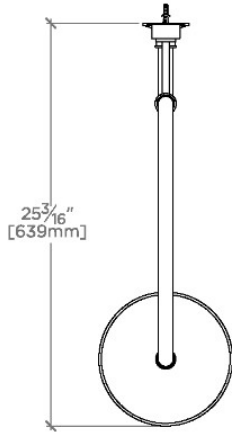

Foro

FRS18G

Foro 8" Rain Showerhead with 20" Wall Mounted Gooseneck Shower Arm

SHOWN IN FORO 8" RAIN SHOWERHEAD WITH 20" WALL MOUNTED GOOSENECK SHOWER ARM | FRS18G

TECHNICAL DETAILS

Adjustable Versus Fixed Spray: Fixed
Fittings Hole Diameter: 32 mm
Flow Restriction Options: 1.5, 1.75, 2.0
Inlet Connection Size: 1/2"
Inlet Connection Type: Female Straight Threads with Rubber Washer
Pivot: Y
Primary Material: Brass
Restricted Maximum Flow Rate: 6.6 liters/min
Water Pressure Maximum: 6.0 bar
Water Pressure Minimum: 1.5 bar
Water Pressure Recommended: 3.0 bar

PRODUCT FEATURES

Made of Brass

Features a swivel 8" rain showerhead with easy clean rubber nozzles

Includes a 20" wall mounted gooseneck shower arm

Stocked in Brass, Chrome and Nickel

Rain showerhead available in 1.75gpm (6.6L/min) flow rate

CERTIFICATIONS

PRODUCT (NOTES)

Foro

FRS18G

Foro 8" Rain Showerhead with 20" Wall Mounted Gooseneck Shower Arm

TOP VIEW SCALE: 1"=1'-0"

FRONT VIEW SCALE: 1"=1'-0"

SIDE VIEW SCALE: 1"=1'-0"