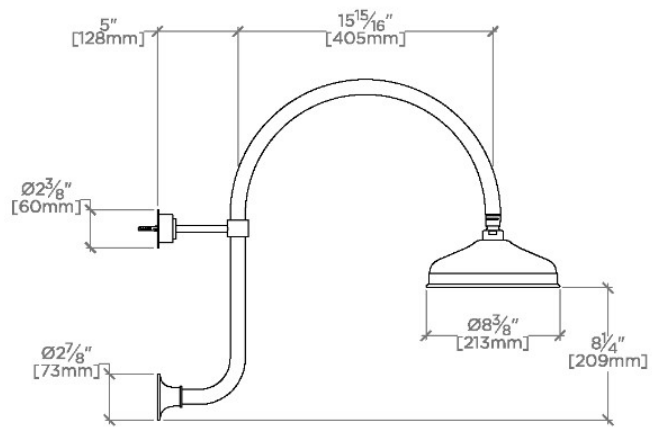

Foro

FRS18G

Foro 8" Rain Showerhead with 20" Wall Mounted Gooseneck Shower Arm

SHOWN IN FORO 8" RAIN SHOWERHEAD WITH 20" WALL MOUNTED GOOSENECK SHOWER ARM | FRS18G

TECHNICAL DETAILS

Adjustable Versus Fixed Spray: Fixed
Fittings Hole Diameter: 32 mm
Flow Restriction Options: 1.5, 1.75, 2.0
Inlet Connection Size: 1/2"
Inlet Connection Type: Female Straight Threads with Rubber Washer
Pivot: Y
Primary Material: Brass
Restricted Maximum Flow Rate: 6.6 liters/min
Water Pressure Maximum: 6.0 bar
Water Pressure Minimum: 1.5 bar
Water Pressure Recommended: 3.0 bar

PRODUCT FEATURES

Made of Brass

Features a swivel 8" rain showerhead with easy clean rubber nozzles

Includes a 20" wall mounted gooseneck shower arm

Stocked in Brass, Chrome and Nickel

Rain showerhead available in 1.75gpm (6.6L/min) flow rate

CERTIFICATIONS

PRODUCT (NOTES)

Foro

FRS18G

Foro 8" Rain Showerhead with 20" Wall Mounted Gooseneck Shower Arm

TOP VIEW SCALE: 1"=1'-0"

FRONT VIEW SCALE: 1"=1'-0"

SIDE VIEW SCALE: 1"=1'-0"