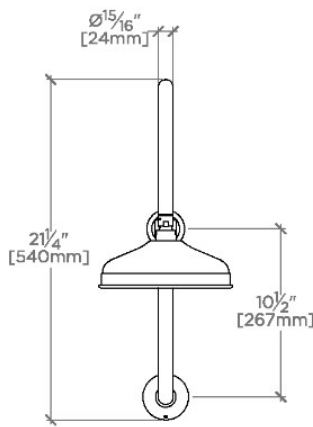

Foro

FRS18G

Foro 8" Rain Showerhead with 20" Wall Mounted Gooseneck Shower Arm

SHOWN IN FORO 8" RAIN SHOWERHEAD WITH 20" WALL MOUNTED GOOSENECK SHOWER ARM | FRS18G

TECHNICAL DETAILS

Adjustable Versus Fixed Spray: Fixed
Fittings Hole Diameter: 32 mm
Flow Restriction Options: 1.5, 1.75, 2.0
Inlet Connection Size: 1/2"
Inlet Connection Type: Female Straight Threads with Rubber Washer
Pivot: Y
Primary Material: Brass
Restricted Maximum Flow Rate: 6.6 liters/min
Water Pressure Maximum: 6.0 bar
Water Pressure Minimum: 1.5 bar
Water Pressure Recommended: 3.0 bar

PRODUCT FEATURES

Made of Brass

Features a swivel 8" rain showerhead with easy clean rubber nozzles

Includes a 20" wall mounted gooseneck shower arm

Stocked in Brass, Chrome and Nickel

Rain showerhead available in 1.75gpm (6.6L/min) flow rate

CERTIFICATIONS

PRODUCT (NOTES)

Foro

FRS18G

Foro 8" Rain Showerhead with 20" Wall Mounted Gooseneck Shower Arm

TOP VIEW SCALE: 1"=1'-0"

FRONT VIEW SCALE: 1"=1'-0"

SIDE VIEW SCALE: 1"=1'-0"