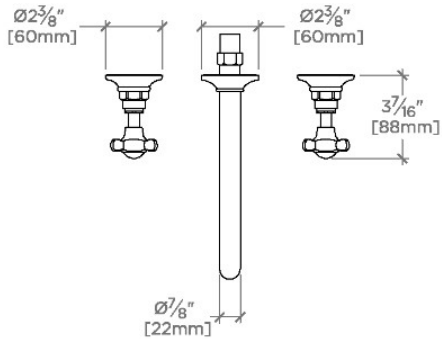

TECHNICAL DETAILS

ADA Compliance: Yes
 Adjustable Versus Fixed Spray: Fixed Spray
 Depth/Width: 165 mm
 Drain Assembly Materials: Brass
 Drain Depth Maximum: 70 mm
 Drain Depth Minimum: 25 mm
 Drain Hole Diameter: 44 mm
 Drain Style: Lift and Turn
 Escutcheon Primary Material: Brass
 Fittings Hole Diameter: 35 mm
 Flow Restriction Options: 1.2
 Handle Spread Maximum: 203 mm
 Handle Spread Minimum: 203 mm
 Handle Turn Angle: Quarter Turn
 Height: 76 mm
 Index Color Finish And Material: White Porcelain
 Index Marking: Hot/Cold
 Inlet Connection Size: 1/2"
 Inlet Connection Type: Male NPT
 Inlet Supply Spread Maximum: 203 mm
 Inlet Supply Spread Minimum: 203 mm
 Installation Type: Wall Mounted
 Length: 381 mm
 Number Of Handles: Two
 Number Of Holes: Three Hole
 Primary Material: Brass
 Restricted Maximum Flow Rate: 4.5 liters/min
 Spout Swivel: N
 Suggested Application: Bath
 Valve Material: Ceramic
 Water Pressure Maximum: 6.0 bar
 Water Pressure Minimum: 1.5 bar
 Water Pressure Recommended: 3.0 bar

Easton has a clean-lined utilitarian profile, with a slightly elongated spout.

Available in 1.2gpm (4.5L/min) flow rate

CERTIFICATIONS

PRODUCT (NOTES)

Sold with European style drain; USA style drain sold separately for use with non-Waterworks sinks.

Easton

EALS66

Easton Vintage Low Profile Three Hole Wall Mounted Lavatory Faucet with Elongated Spout and Metal Cross Handles

TOP VIEW

SCALE: $1\frac{1}{2}"=1'-0"$

ISO VIEW

SCALE: $1\frac{1}{2}"=1'-0"$

FRONT VIEW

SCALE: $1\frac{1}{2}"=1'-0"$

SIDE VIEW

SCALE: $1\frac{1}{2}"=1'-0"$