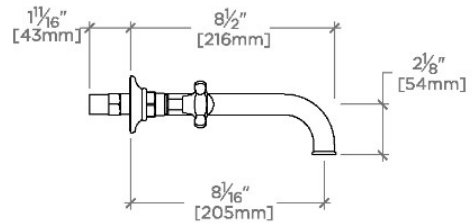

TECHNICAL DETAILS

ADA Compliance: Yes
 Adjustable Versus Fixed Spray: Fixed Spray
 Depth/Width: 165 mm
 Drain Assembly Materials: Brass
 Drain Depth Maximum: 70 mm
 Drain Depth Minimum: 25 mm
 Drain Hole Diameter: 44 mm
 Drain Style: Lift and Turn
 Escutcheon Primary Material: Brass
 Fittings Hole Diameter: 35 mm
 Flow Restriction Options: 1.2
 Handle Spread Maximum: 203 mm
 Handle Spread Minimum: 203 mm
 Handle Turn Angle: Quarter Turn
 Height: 76 mm
 Index Color Finish And Material: White Porcelain
 Index Marking: Hot/Cold
 Inlet Connection Size: 1/2"
 Inlet Connection Type: Male NPT
 Inlet Supply Spread Maximum: 203 mm
 Inlet Supply Spread Minimum: 203 mm
 Installation Type: Wall Mounted
 Length: 381 mm
 Number Of Handles: Two
 Number Of Holes: Three Hole
 Primary Material: Brass
 Restricted Maximum Flow Rate: 4.5 liters/min
 Spout Swivel: N
 Suggested Application: Bath
 Valve Material: Ceramic
 Water Pressure Maximum: 6.0 bar
 Water Pressure Minimum: 1.5 bar
 Water Pressure Recommended: 3.0 bar

Easton has a clean-lined utilitarian profile, with a slightly elongated spout.

Available in 1.2gpm (4.5L/min) flow rate

CERTIFICATIONS

PRODUCT (NOTES)

Sold with European style drain; USA style drain sold separately for use with non-Waterworks sinks.

Easton

EALS66

Easton Vintage Low Profile Three Hole Wall Mounted Lavatory Faucet with Elongated Spout and Metal Cross Handles

TOP VIEW

SCALE: $1\frac{1}{2}"=1'-0"$

ISO VIEW

SCALE: $1\frac{1}{2}"=1'-0"$

FRONT VIEW

SCALE: $1\frac{1}{2}"=1'-0"$

SIDE VIEW

SCALE: $1\frac{1}{2}"=1'-0"$