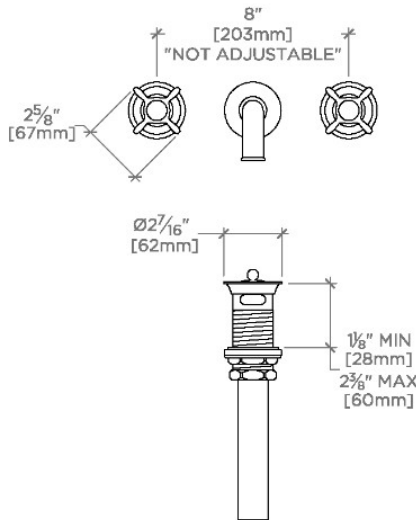

TECHNICAL DETAILS

ADA Compliance: Yes
 Adjustable Versus Fixed Spray: Fixed Spray
 Depth/Width: 165 mm
 Drain Assembly Materials: Brass
 Drain Depth Maximum: 70 mm
 Drain Depth Minimum: 25 mm
 Drain Hole Diameter: 44 mm
 Drain Style: Lift and Turn
 Escutcheon Primary Material: Brass
 Fittings Hole Diameter: 35 mm
 Flow Restriction Options: 1.2
 Handle Spread Maximum: 203 mm
 Handle Spread Minimum: 203 mm
 Handle Turn Angle: Quarter Turn
 Height: 76 mm
 Index Color Finish And Material: White Porcelain
 Index Marking: Hot/Cold
 Inlet Connection Size: 1/2"
 Inlet Connection Type: Male NPT
 Inlet Supply Spread Maximum: 203 mm
 Inlet Supply Spread Minimum: 203 mm
 Installation Type: Wall Mounted
 Length: 381 mm
 Number Of Handles: Two
 Number Of Holes: Three Hole
 Primary Material: Brass
 Restricted Maximum Flow Rate: 4.5 liters/min
 Spout Swivel: N
 Suggested Application: Bath
 Valve Material: Ceramic
 Water Pressure Maximum: 6.0 bar
 Water Pressure Minimum: 1.5 bar
 Water Pressure Recommended: 3.0 bar

Easton has a clean-lined utilitarian profile, with a slightly elongated spout.

Available in 1.2gpm (4.5L/min) flow rate

CERTIFICATIONS

PRODUCT (NOTES)

Sold with European style drain; USA style drain sold separately for use with non-Waterworks sinks.

Easton

EALS66

Easton Vintage Low Profile Three Hole Wall Mounted Lavatory Faucet with Elongated Spout and Metal Cross Handles

TOP VIEW

SCALE: $1\frac{1}{2}"=1'-0"$

ISO VIEW

SCALE: $1\frac{1}{2}"=1'-0"$

FRONT VIEW

SCALE: $1\frac{1}{2}"=1'-0"$

SIDE VIEW

SCALE: $1\frac{1}{2}"=1'-0"$