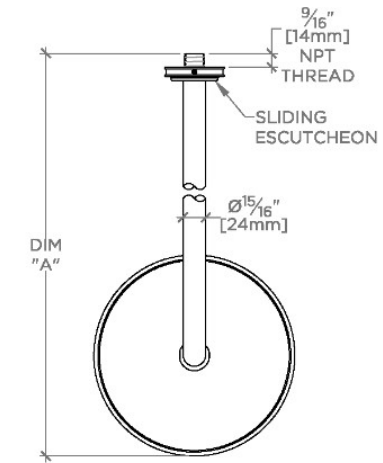

## Boulevard

BDS188

Boulevard 8" Rain Showerhead with 18" Wall Mounted 90 Degree Shower Arm

SHOWN IN BOULEVARD 8" RAIN SHOWERHEAD WITH 18" WALL MOUNTED 90 DEGREE SHOWER ARM | BDS188

### TECHNICAL DETAILS

Adjustable Versus Fixed Spray: Fixed  
 Fittings Hole Diameter: 32 mm  
 Flow Restriction Options: 1.5, 1.75, 2.0  
 Inlet Connection Size: 1/2"  
 Inlet Connection Type: Male NPT  
 Pivot: Y  
 Primary Material: Brass  
 Restricted Maximum Flow Rate: 6.6 liters/min  
 Water Pressure Maximum: 6.0 bar  
 Water Pressure Minimum: 1.5 bar  
 Water Pressure Recommended: 3.0 bar

### PRODUCT FEATURES

Made of Brass

Features a swivel 8" rain showerhead with easy clean rubber nozzles

Includes a 18" wall mounted 90 degree shower arm

Stocked in Brass, Chrome, Nickel and Matte Nickel

Rain showerhead available in 1.75gpm (6.6L/min) flow rate

## Boulevard

BDS188

Boulevard 8" Rain Showerhead with 18" Wall Mounted 90 Degree Shower Arm

STYLE NO.	DIM "A"	DIM "B"
BDS187	16¾" [426mm]	12⅞" [319mm]
BDS188	22¾" [578mm]	18⅞" [472mm]