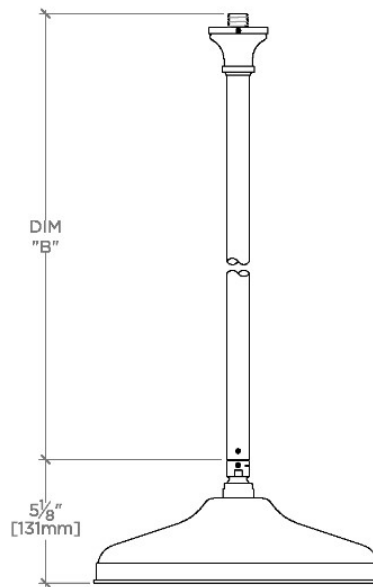

Foro

FRS122

Foro 12" Rain Showerhead with 18" Ceiling Mounted Shower Arm

SHOWN IN FORO 12" RAIN SHOWERHEAD WITH 18" CEILING MOUNTED SHOWER ARM | FRS122

TECHNICAL DETAILS

Adjustable Versus Fixed Spray: Fixed
 Fittings Hole Diameter: 32 mm
 Flow Restriction Options: 1.5, 1.75, 2.0
 Inlet Connection Size: 1/2"
 Inlet Connection Type: Male NPT
 Pivot: Y
 Primary Material: Brass
 Restricted Maximum Flow Rate: 6.6 liters/min
 Water Pressure Maximum: 6.0 bar
 Water Pressure Minimum: 1.5 bar
 Water Pressure Recommended: 3.0 bar

PRODUCT FEATURES

- Made of Brass
- Features a swivel 12" rain showerhead with easy clean rubber nozzles
- Includes an 18" ceiling mounted shower arm
- Stocked in Brass, Chrome, Nickel and Matte Nickel
- Rain showerhead available in 1.75gpm (6.6L/min) flow rate

CERTIFICATIONS

PRODUCT (NOTES)

Foro

FRS122

Foro 12" Rain Showerhead with 18" Ceiling Mounted Shower Arm

CEILING VIEW

SCALE: 1/2"=1'-0"

STYLE NO.	DIM "A"	DIM "B"
ETS120	11 ³ / ₄ " [298mm]	6 ⁹ / ₁₆ " [167mm]
FRS120		
JUS120		
ETS121	17 ³ / ₄ " [450mm]	12 ⁹ / ₁₆ " [319mm]
FRS121		
JUS121		
ETS122	23 ³ / ₄ " [603mm]	18 ⁹ / ₁₆ " [472mm]
FRS122		
JUS122		

FRONT VIEW

SCALE: 1/2"=1'-0"

SIDE VIEW

SCALE: 1/2"=1'-0"