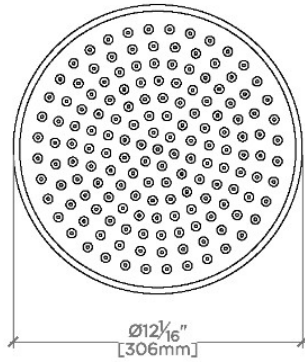

Foro

FRS122

Foro 12" Rain Showerhead with 18" Ceiling Mounted Shower Arm

SHOWN IN FORO 12" RAIN SHOWERHEAD WITH 18" CEILING MOUNTED SHOWER ARM | FRS122

TECHNICAL DETAILS

Adjustable Versus Fixed Spray: Fixed
 Fittings Hole Diameter: 32 mm
 Flow Restriction Options: 1.5, 1.75, 2.0
 Inlet Connection Size: 1/2"
 Inlet Connection Type: Male NPT
 Pivot: Y
 Primary Material: Brass
 Restricted Maximum Flow Rate: 6.6 liters/min
 Water Pressure Maximum: 6.0 bar
 Water Pressure Minimum: 1.5 bar
 Water Pressure Recommended: 3.0 bar

PRODUCT FEATURES

- Made of Brass
- Features a swivel 12" rain showerhead with easy clean rubber nozzles
- Includes an 18" ceiling mounted shower arm
- Stocked in Brass, Chrome, Nickel and Matte Nickel
- Rain showerhead available in 1.75gpm (6.6L/min) flow rate

CERTIFICATIONS

PRODUCT (NOTES)

Foro

FRS122

Foro 12" Rain Showerhead with 18" Ceiling Mounted Shower Arm

CEILING VIEW

SCALE: 1/2"=1'-0"

STYLE NO.	DIM "A"	DIM "B"
ETS120	11 ³ / ₄ " [298mm]	6 ⁹ / ₁₆ " [167mm]
FRS120		
JUS120		
ETS121	17 ³ / ₄ " [450mm]	12 ⁹ / ₁₆ " [319mm]
FRS121		
JUS121		
ETS122	23 ³ / ₄ " [603mm]	18 ⁹ / ₁₆ " [472mm]
FRS122		
JUS122		

FRONT VIEW

SCALE: 1/2"=1'-0"

SIDE VIEW

SCALE: 1/2"=1'-0"