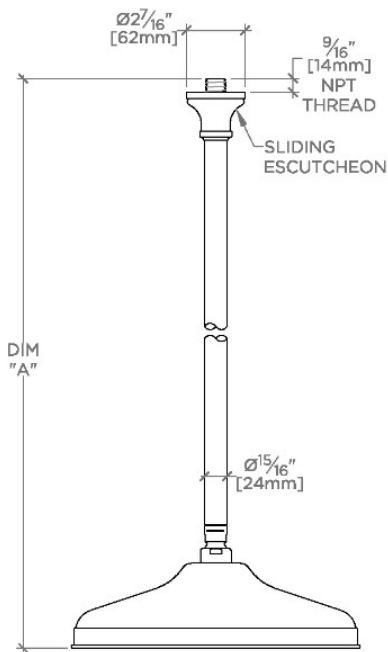

Foro

FRS122

Foro 12" Rain Showerhead with 18" Ceiling Mounted Shower Arm

SHOWN IN FORO 12" RAIN SHOWERHEAD WITH 18" CEILING MOUNTED SHOWER ARM | FRS122

TECHNICAL DETAILS

Adjustable Versus Fixed Spray: Fixed
 Fittings Hole Diameter: 32 mm
 Flow Restriction Options: 1.5, 1.75, 2.0
 Inlet Connection Size: 1/2"
 Inlet Connection Type: Male NPT
 Pivot: Y
 Primary Material: Brass
 Restricted Maximum Flow Rate: 6.6 liters/min
 Water Pressure Maximum: 6.0 bar
 Water Pressure Minimum: 1.5 bar
 Water Pressure Recommended: 3.0 bar

PRODUCT FEATURES

- Made of Brass
- Features a swivel 12" rain showerhead with easy clean rubber nozzles
- Includes an 18" ceiling mounted shower arm
- Stocked in Brass, Chrome, Nickel and Matte Nickel
- Rain showerhead available in 1.75gpm (6.6L/min) flow rate

CERTIFICATIONS

PRODUCT (NOTES)

Foro

FRS122

Foro 12" Rain Showerhead with 18" Ceiling Mounted Shower Arm

CEILING VIEW

SCALE: 1/2"=1'-0"

STYLE NO.	DIM "A"	DIM "B"
ETS120	11 ³ / ₄ " [298mm]	6 ⁹ / ₁₆ " [167mm]
FRS120		
JUS120		
ETS121	17 ³ / ₄ " [450mm]	12 ⁹ / ₁₆ " [319mm]
FRS121		
JUS121		
ETS122	23 ³ / ₄ " [603mm]	18 ⁹ / ₁₆ " [472mm]
FRS122		
JUS122		

FRONT VIEW

SCALE: 1/2"=1'-0"

SIDE VIEW

SCALE: 1/2"=1'-0"