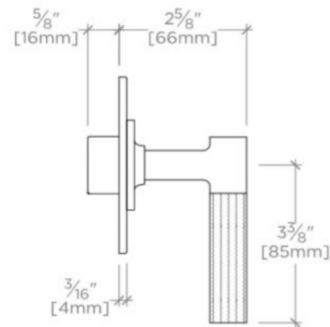

### PRODUCT FEATURES

Lever Handle

For use with a Thermostatic shower system and three waterway outlets such as a handshower, shower head, and tub spout

Features Guilloche Link Pattern Lever Handle

Stocked in Nickel and Brass

## BOND

B3T12C

Bond Union Series Three Way Diverter Trim with Guilloche Link  
Lever Handle

TOP VIEW SCALE: 3"=1'-0"

FRONT VIEW SCALE: 3"=1'-0"

SIDE VIEW SCALE: 3"=1'-0"