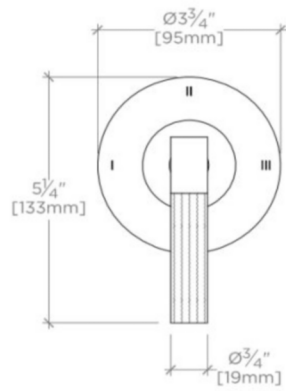

### PRODUCT FEATURES

Lever Handle

For use with a Thermostatic shower system and three waterway outlets such as a handshower, shower head, and tub spout

Features Guilloche Link Pattern Lever Handle

Stocked in Nickel and Brass

## BOND

B3T12C

Bond Union Series Three Way Diverter Trim with Guilloche Link  
Lever Handle

TOP VIEW SCALE: 3"=1'-0"

FRONT VIEW SCALE: 3"=1'-0"

SIDE VIEW SCALE: 3"=1'-0"