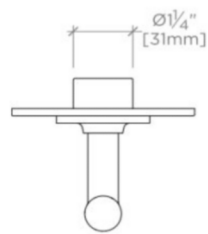

### PRODUCT FEATURES

Lever Handle

For use with a Thermostatic shower system and three waterway outlets such as a handshower, shower head, and tub spout

Features Guilloche Link Pattern Lever Handle

Stocked in Nickel and Brass

## BOND

B3T12C

Bond Union Series Three Way Diverter Trim with Guilloche Link  
Lever Handle

TOP VIEW SCALE: 3"=1'-0"

FRONT VIEW SCALE: 3"=1'-0"

SIDE VIEW SCALE: 3"=1'-0"