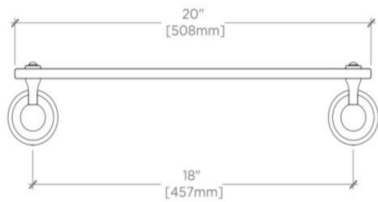

### TECHNICAL DETAILS

Escutcheon Primary Material: Brass  
Depth / Width: 4 15/16"  
Height: 4 3/16"  
Length: 20 13/16"  
Primary Material: Brass  
Suggested Application: Bath  
Water Pressure Maximum: 85.0 psi  
Water Pressure Minimum: 20.0 psi  
Water Pressure Recommended: 45.0 psi

## REGULATOR

Regulator 18" Glass Shelf

RGSF18

TOP VIEW

SCALE: 1<sup>1</sup>/<sub>2</sub>"=1'-0"

FRONT VIEW

SCALE: 1<sup>1</sup>/<sub>2</sub>"=1'-0"

SIDE VIEW

SCALE: 1<sup>1</sup>/<sub>2</sub>"=1'-0"