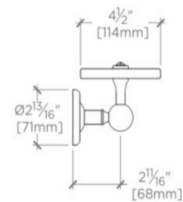

### TECHNICAL DETAILS

Escutcheon Primary Material: Brass  
Depth / Width: 4 15/16"  
Height: 4 3/16"  
Length: 20 13/16"  
Primary Material: Brass  
Suggested Application: Bath  
Water Pressure Maximum: 85.0 psi  
Water Pressure Minimum: 20.0 psi  
Water Pressure Recommended: 45.0 psi

## REGULATOR

Regulator 18" Glass Shelf

RGSF18

TOP VIEW

SCALE: 1<sup>1</sup>/<sub>2</sub>"=1'-0"

FRONT VIEW

SCALE: 1<sup>1</sup>/<sub>2</sub>"=1'-0"

SIDE VIEW

SCALE: 1<sup>1</sup>/<sub>2</sub>"=1'-0"