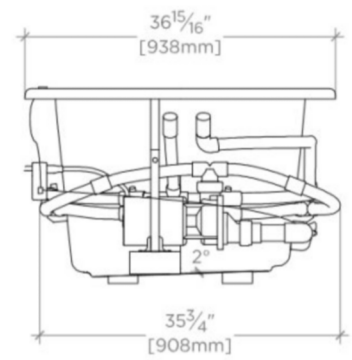

CLASSIC

CL5RWP

Classic 72" x 37" x 22" Right Hand Whirlpool Oval Bathtub with Center Drain

SHOWN IN CLASSIC 78" X 39" X 22" LEFT HAND WHIRLPOOL OVAL BATHTUB WITH CENTER DRAIN| CLWP₄L

TECHNICAL DETAILS

ADA Compliance: No
Assembly / Configuration: One Piece
Bathing Type: Bathing, Soaking and Showering
Drilling Option: None
Electric Requirements: 16" high x 30" wide Access Panel
Depth / Width: 940 mm
Height: 559 mm
Installation Type: Drop In or Undermount
Item Weight (Filled): 412.76872 kg
Length: 1829 mm
Number of Holes: Two Hole
Overflow Opening: Yes
Primary Material: Acrylic
Required Electrical Feeds: 120V/15amp Dedicated Line
Single or Double Ended: Double Ended
Suggested Application: Bath

CERTIFICATIONS

PRODUCT (NOTES)

Dimensions of fixtures are nominal. Measure your actual product for rough-in details.

WATERWORKS

CLASSIC

CL5RWP

Classic 72" x 37" x 22" Right Hand Whirlpool Oval Bathtub with Center Drain

TOP VIEW

SCALE: 1/2"=1'-0"

SIDE VIEW

SCALE: 1/2"=1'-0"

END VIEW

SCALE: 1/2"=1'-0"