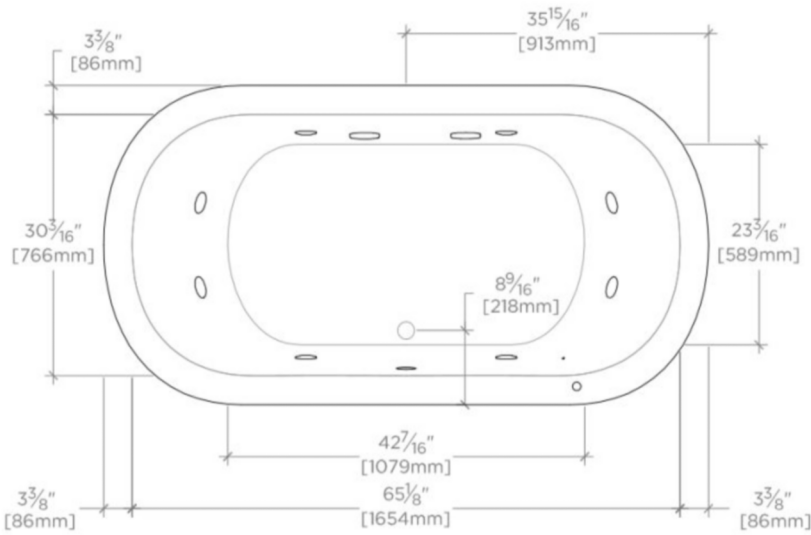

CLASSIC

CL5RWP

Classic 72" x 37" x 22" Right Hand Whirlpool Oval Bathtub with Center Drain

SHOWN IN CLASSIC 78" X 39" X 22" LEFT HAND WHIRLPOOL OVAL BATHTUB WITH CENTER DRAIN| CLWP₄L

TECHNICAL DETAILS

ADA Compliance: No
Assembly / Configuration: One Piece
Bathing Type: Bathing, Soaking and Showering
Drilling Option: None
Electric Requirements: 16" high x 30" wide Access Panel
Depth / Width: 940 mm
Height: 559 mm
Installation Type: Drop In or Undermount
Item Weight (Filled): 412.76872 kg
Length: 1829 mm
Number of Holes: Two Hole
Overflow Opening: Yes
Primary Material: Acrylic
Required Electrical Feeds: 120V/15amp Dedicated Line
Single or Double Ended: Double Ended
Suggested Application: Bath

CERTIFICATIONS

PRODUCT (NOTES)

Dimensions of fixtures are nominal. Measure your actual product for rough-in details.

WATERWORKS

CLASSIC

CL5RWP

Classic 72" x 37" x 22" Right Hand Whirlpool Oval Bathtub with Center Drain

TOP VIEW

SCALE: 1/2"=1'-0"

SIDE VIEW

SCALE: 1/2"=1'-0"

END VIEW

SCALE: 1/2"=1'-0"