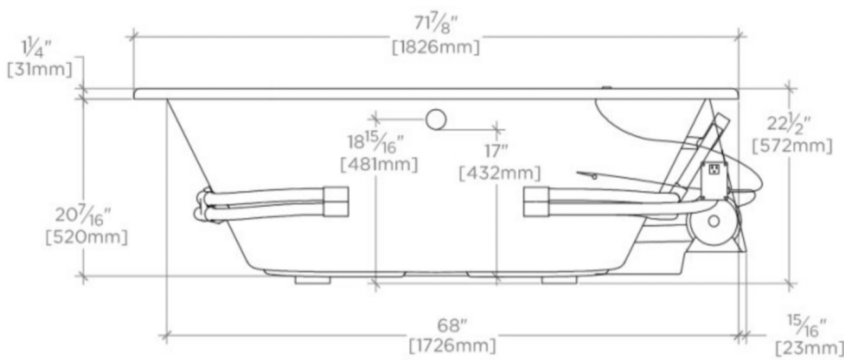

CLASSIC

CL5RWP

Classic 72" x 37" x 22" Right Hand Whirlpool Oval Bathtub with Center Drain

SHOWN IN CLASSIC 78" X 39" X 22" LEFT HAND WHIRLPOOL OVAL BATHTUB WITH CENTER DRAIN| CLWP₄L

TECHNICAL DETAILS

ADA Compliance: No
Assembly / Configuration: One Piece
Bathing Type: Bathing, Soaking and Showering
Drilling Option: None
Electric Requirements: 16" high x 30" wide Access Panel
Depth / Width: 940 mm
Height: 559 mm
Installation Type: Drop In or Undermount
Item Weight (Filled): 412.76872 kg
Length: 1829 mm
Number of Holes: Two Hole
Overflow Opening: Yes
Primary Material: Acrylic
Required Electrical Feeds: 120V/15amp Dedicated Line
Single or Double Ended: Double Ended
Suggested Application: Bath

CERTIFICATIONS

PRODUCT (NOTES)

Dimensions of fixtures are nominal. Measure your actual product for rough-in details.

WATERWORKS

CLASSIC

CL5RWP

Classic 72" x 37" x 22" Right Hand Whirlpool Oval Bathtub with Center Drain

TOP VIEW

SCALE: 1/2"=1'-0"

SIDE VIEW

SCALE: 1/2"=1'-0"

END VIEW

SCALE: 1/2"=1'-0"