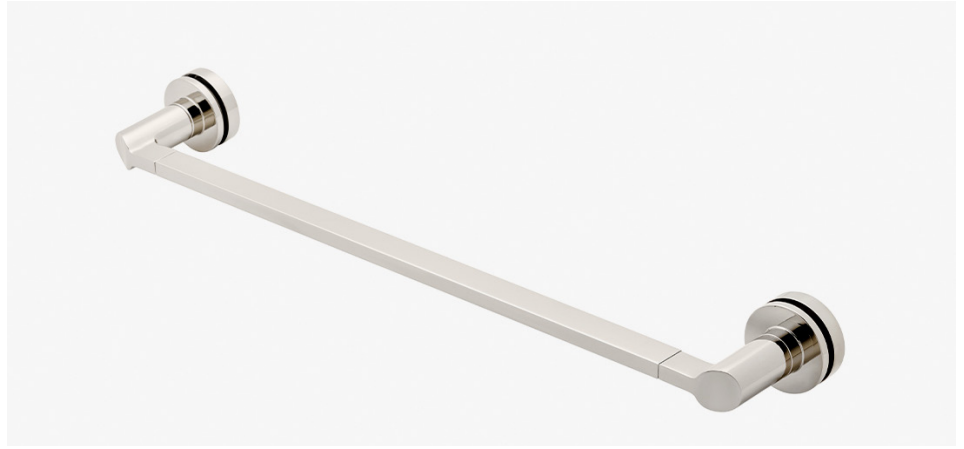

Handshower on Hook
STYLE: NOHS01

Finot

Handshower on Bar
STYLE: NOHS10

Wall Mounted Tub Spout
STYLE: NOTS01

One Hole Floor Mounted Tub Filler with
Handshower and Lever Handle
STYLE: NOXT90

Finot

Single Hook
STYLE: NORH01

Finot

18" Double Sided Glass Mounted Towel Bars
STYLE: NO18G2

24" Towel Bar
STYLE: NOTB24

24" Single Sided Glass Mounted Towel Bar
STYLE: NO24G1

Finot

24" Double Sided Glass Mounted Towel Bars
STYLE: NO24G2

18" Glass Shelf
STYLE: NOSF18

Slope Single Hook
STYLE: NRH01S

Slope Single Sided Glass Mounted Hook
STYLE: NRHG1S

Slope Double Sided Glass Mounted Hook
STYLE: NRHG2S

Finot

Slope One Arm Paper Holder
STYLE: NPH01S

Slope 18" Towel Bar
STYLE: NTB18S

Slope 10" Guest Towel Bar
STYLE: NTB10S

Slope 18" Single Sided Glass Mounted Towel Bar
STYLE: N18G1S

Slope 18" Double Sided Glass Mounted Towel Bars
STYLE: N18G2S

Finot

Slope 24" Towel Bar
STYLE: NTB24S