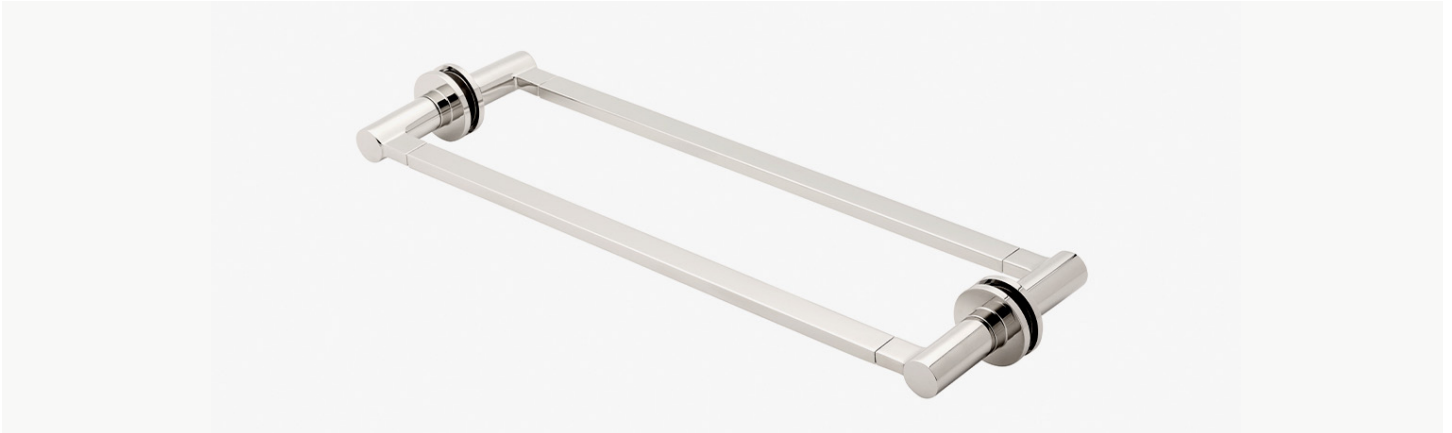

Handshower on Hook
STYLE: NOHS01

Finot

Handshower on Bar
STYLE: NOHS10

Wall Mounted Tub Spout
STYLE: NOTS01

One Hole Floor Mounted Tub Filler with
Handshower and Lever Handle
STYLE: NOXT90

Finot

Single Hook
STYLE: NORH01

Single Sided Glass Mounted Hook
STYLE: NORHG1

Double Sided Glass Mounted Hooks
STYLE: NORHG2

One Arm Paper Holder
STYLE: NOPH01

18" Towel Bar
STYLE: NOTB18

10" Guest Towel Bar
STYLE: NOTB10

18" Single Sided Glass Mounted Towel Bar
STYLE: NO18G1

Finot

18" Double Sided Glass Mounted Towel Bars
STYLE: NO18G2

24" Towel Bar
STYLE: NOTB24

24" Single Sided Glass Mounted Towel Bar
STYLE: NO24G1

Finot

24" Double Sided Glass Mounted Towel Bars
STYLE: NO24G2