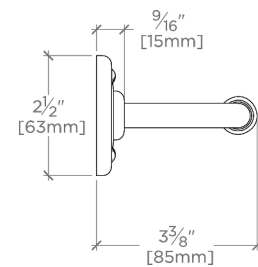

Ludlow

LDTB24

Ludlow 24" Single Towel Bar

SHOWN IN LUDLOW 24" SINGLE TOWEL BAR | LDTB24

TECHNICAL DETAILS

Escutcheon Primary Material: Brass
Hardware Primary Material: Brass
Horizontal Rail Material: Metal
Length: 610 mm
Primary Material: Brass
Suggested Application: Bath

LDTB24

Ludlow 24" Single Towel Bar

TOP VIEW

SCALE: 3"=1'-0"

FRONT VIEW

SCALE: 3"=1'-0"

SIDE VIEW

SCALE: 3"=1'-0"