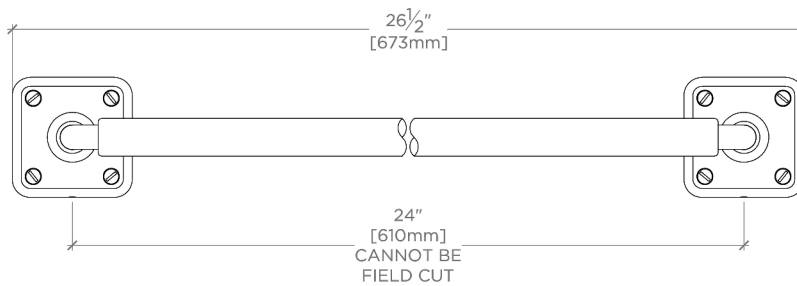

Ludlow

LDTB24

Ludlow 24" Single Towel Bar

SHOWN IN LUDLOW 24" SINGLE TOWEL BAR | LDTB24

TECHNICAL DETAILS

Escutcheon Primary Material: Brass
Hardware Primary Material: Brass
Horizontal Rail Material: Metal
Length: 610 mm
Primary Material: Brass
Suggested Application: Bath

CODES & STANDARDS

PRODUCT FEATURES

All Mounting Hardware Included

Stocked in a Chrome, Nickel and Brass

Not designed to be field cut

CERTIFICATIONS

PRODUCT (NOTES)

Ludlow

LDTB24

Ludlow 24" Single Towel Bar

TOP VIEW

SCALE: 3"=1'-0"

FRONT VIEW

SCALE: 3"=1'-0"

SIDE VIEW

SCALE: 3"=1'-0"