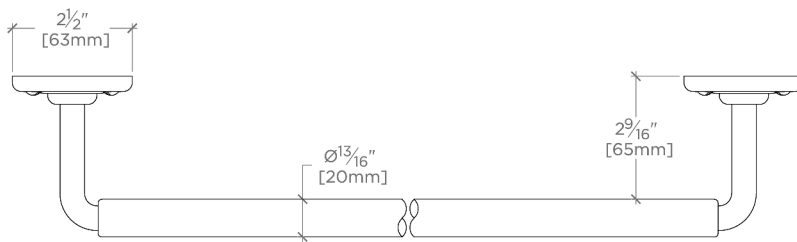

Ludlow

LDTB24

Ludlow 24" Single Towel Bar

SHOWN IN LUDLOW 24" SINGLE TOWEL BAR | LDTB24

TECHNICAL DETAILS

Escutcheon Primary Material: Brass
Hardware Primary Material: Brass
Horizontal Rail Material: Metal
Length: 610 mm
Primary Material: Brass
Suggested Application: Bath

LDTB24

Ludlow 24" Single Towel Bar

TOP VIEW

SCALE: 3"=1'-0"

FRONT VIEW

SCALE: 3"=1'-0"

SIDE VIEW

SCALE: 3"=1'-0"