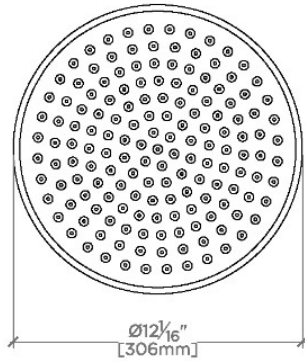

WATERWORKS

Foro

FRS121

Foro 12" Rain Showerhead with 12" Ceiling Mounted Shower Arm

CEILING VIEW

SCALE: 1/2"=1'-0"

STYLE NO.	DIM "A"	DIM "B"
ETS120	11³/₄" [298mm]	6⁹/₁₆" [167mm]
FRS120		
JUS120		
ETS121	17³/₄" [450mm]	12⁹/₁₆" [319mm]
FRS121		
JUS121		
ETS122	23³/₄" [603mm]	18⁹/₁₆" [472mm]
FRS122		
JUS122