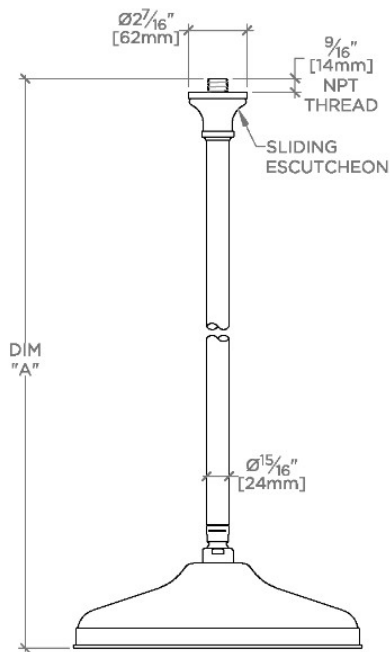

### TECHNICAL DETAILS

Adjustable Versus Fixed Spray: Fixed  
 Fittings Hole Diameter: 32 mm  
 Flow Restriction Options: 1.5, 1.75, 2.0  
 Inlet Connection Size: 1/2"  
 Inlet Connection Type: Male NPT  
 Pivot: Y  
 Primary Material: Brass  
 Restricted Maximum Flow Rate: 6.6 liters/min  
 Water Pressure Maximum: 6.0 bar  
 Water Pressure Minimum: 1.5 bar  
 Water Pressure Recommended: 3.0 bar

### PRODUCT FEATURES

- Made of Brass
- Features a swivel 12" rain showerhead with easy clean rubber nozzles
- Includes a 12" ceiling mounted shower arm
- Stocked in Brass, Chrome, Nickel and Matte Nickel
- Rain showerhead available in 1.75gpm (6.6L/min) flow rate

## FRS121

Foro 12" Rain Showerhead with 12" Ceiling Mounted Shower Arm

CEILING VIEW

SCALE: 1/2"=1'-0"

STYLE NO.	DIM "A"	DIM "B"
ETS120	11 <sup>3</sup> / <sub>4</sub> " [298mm]	6 <sup>9</sup> / <sub>16</sub> " [167mm]
FRS120		
JUS120		
ETS121	17 <sup>3</sup> / <sub>4</sub> " [450mm]	12 <sup>9</sup> / <sub>16</sub> " [319mm]
FRS121		
JUS121		
ETS122	23 <sup>3</sup> / <sub>4</sub> " [603mm]	18 <sup>9</sup> / <sub>16</sub> " [472mm]
FRS122		
JUS122		

FRONT VIEW

SCALE: 1/2"=1'-0"

SIDE VIEW

SCALE: 1/2"=1'-0"