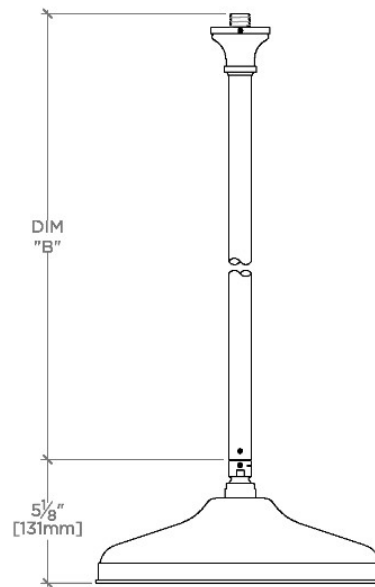

### TECHNICAL DETAILS

Adjustable Versus Fixed Spray: Fixed  
 Fittings Hole Diameter: 32 mm  
 Flow Restriction Options: 1.5, 1.75, 2.0  
 Inlet Connection Size: 1/2"  
 Inlet Connection Type: Male NPT  
 Pivot: Y  
 Primary Material: Brass  
 Restricted Maximum Flow Rate: 6.6 liters/min  
 Water Pressure Maximum: 6.0 bar  
 Water Pressure Minimum: 1.5 bar  
 Water Pressure Recommended: 3.0 bar

### PRODUCT FEATURES

- Made of Brass
- Features a swivel 12" rain showerhead with easy clean rubber nozzles
- Includes a 12" ceiling mounted shower arm
- Stocked in Brass, Chrome, Nickel and Matte Nickel
- Rain showerhead available in 1.75gpm (6.6L/min) flow rate

## FRS121

Foro 12" Rain Showerhead with 12" Ceiling Mounted Shower Arm

CEILING VIEW

SCALE: 1/2"=1'-0"

STYLE NO.	DIM "A"	DIM "B"
ETS120	11 <sup>3</sup> / <sub>4</sub> " [298mm]	6 <sup>9</sup> / <sub>16</sub> " [167mm]
FRS120		
JUS120		
ETS121	17 <sup>3</sup> / <sub>4</sub> " [450mm]	12 <sup>9</sup> / <sub>16</sub> " [319mm]
FRS121		
JUS121		
ETS122	23 <sup>3</sup> / <sub>4</sub> " [603mm]	18 <sup>9</sup> / <sub>16</sub> " [472mm]
FRS122		
JUS122		

FRONT VIEW

SCALE: 1/2"=1'-0"

SIDE VIEW

SCALE: 1/2"=1'-0"