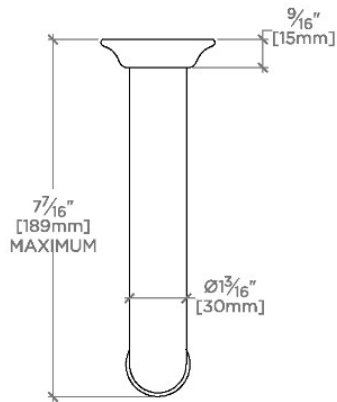

Riverun

RRTS01

Riverun Wall Mounted Tub Spout

TOP VIEW SCALE: 3"=1'-0"

ADAPTER INCLUDED - INTERNATIONAL USE ONLY

FRONT VIEW SCALE: 3"=1'-0"

SIDE VIEW SCALE: 3"=1'-0"