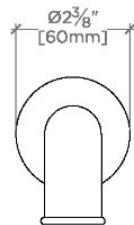

Riverun

RRTS01

Riverun Wall Mounted Tub Spout

TOP VIEW SCALE: 3"=1'-0"

ADAPTER INCLUDED - INTERNATIONAL USE ONLY

FRONT VIEW SCALE: 3"=1'-0"

SIDE VIEW SCALE: 3"=1'-0"