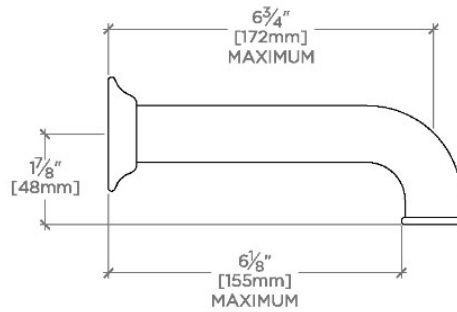

Riverun

RRTS01

Riverun Wall Mounted Tub Spout

TOP VIEW SCALE: 3"=1'-0"

ADAPTER INCLUDED - INTERNATIONAL USE ONLY

FRONT VIEW SCALE: 3"=1'-0"

SIDE VIEW SCALE: 3"=1'-0"