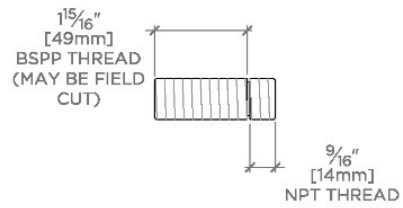

Riverun

RRTS01

Riverun Wall Mounted Tub Spout

TOP VIEW SCALE: 3"=1'-0"

ADAPTER INCLUDED - INTERNATIONAL USE ONLY

FRONT VIEW SCALE: 3"=1'-0"

SIDE VIEW SCALE: 3"=1'-0"