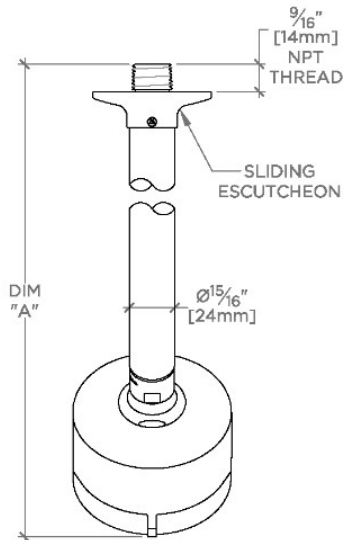

TECHNICAL DETAILS

Adjustable Versus Fixed Spray: Adjustable Spray
 Fittings Hole Diameter: 32 mm
 Flow Restriction Options: 1.5, 1.75, 2.0
 Inlet Connection Size: 1/2"
 Inlet Connection Type: Male NPT
 Pivot: Y
 Primary Material: Brass
 Restricted Maximum Flow Rate: 6.6 liters/min
 Water Pressure Maximum: 6.0 bar
 Water Pressure Minimum: 1.5 bar
 Water Pressure Recommended: 3.0 bar

PRODUCT FEATURES

- Made of Brass
- Features a swivel 3 1/4" showerhead with three adjustable spray patterns
- Includes a 8" wall mounted 45 degree shower arm
- Stocked in Brass, Chrome and Nickel
- Showerhead available in 1.75gpm (6.6L/min) flow rate

CERTIFICATIONS

PRODUCT (NOTES)

Ludlow

LVS235

Ludlow Volta 3 1/4" Showerhead with Adjustable Spray with 8" Wall Mounted 45 Degree Shower Arm

SCALE: 3"=1'-0"

STYLE NO.	DIM "A"	DIM "B"
LVS234	9 3/16" [250mm]	6 1/4" [158mm]
PTS234		
LVS235	11 3/16" [301mm]	8 1/4" [209mm]
PTS235		

SCALE: 3"=1'-0"

SCALE: 3"=1'-0"