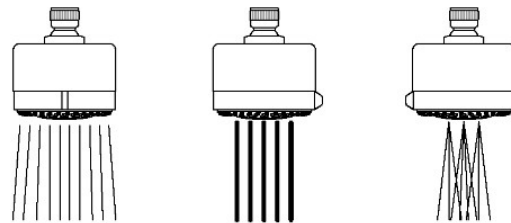

TECHNICAL DETAILS

Adjustable Versus Fixed Spray: Adjustable Spray
 Fittings Hole Diameter: 32 mm
 Flow Restriction Options: 1.5, 1.75, 2.0
 Inlet Connection Size: 1/2"
 Inlet Connection Type: Male NPT
 Pivot: Y
 Primary Material: Brass
 Restricted Maximum Flow Rate: 6.6 liters/min
 Water Pressure Maximum: 6.0 bar
 Water Pressure Minimum: 1.5 bar
 Water Pressure Recommended: 3.0 bar

PRODUCT FEATURES

- Made of Brass
- Features a swivel 3 1/4" showerhead with three adjustable spray patterns
- Includes a 8" wall mounted 45 degree shower arm
- Stocked in Brass, Chrome and Nickel
- Showerhead available in 1.75gpm (6.6L/min) flow rate

CERTIFICATIONS

PRODUCT (NOTES)

Ludlow

LVS235

Ludlow Volta 3 1/4" Showerhead with Adjustable Spray with 8" Wall Mounted 45 Degree Shower Arm

SCALE: 3"=1'-0"

STYLE NO.	DIM "A"	DIM "B"
LVS234	9 3/16" [250mm]	6 1/4" [158mm]
PTS234		
LVS235	11 3/16" [301mm]	8 1/4" [209mm]
PTS235		

SCALE: 3"=1'-0"

SCALE: 3"=1'-0"