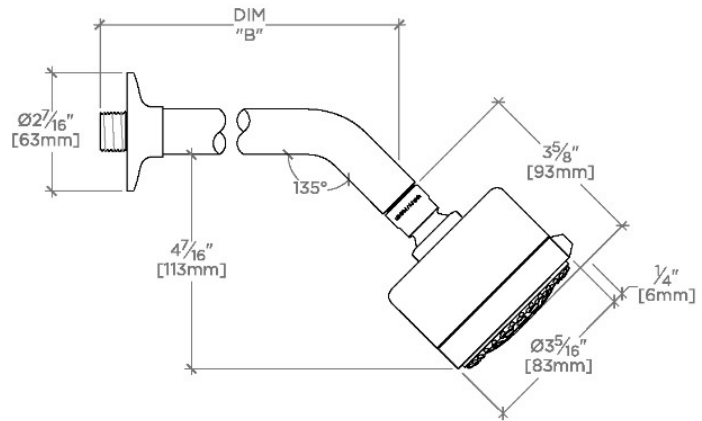

TECHNICAL DETAILS

Adjustable Versus Fixed Spray: Adjustable Spray
 Fittings Hole Diameter: 32 mm
 Flow Restriction Options: 1.5, 1.75, 2.0
 Inlet Connection Size: 1/2"
 Inlet Connection Type: Male NPT
 Pivot: Y
 Primary Material: Brass
 Restricted Maximum Flow Rate: 6.6 liters/min
 Water Pressure Maximum: 6.0 bar
 Water Pressure Minimum: 1.5 bar
 Water Pressure Recommended: 3.0 bar

PRODUCT FEATURES

- Made of Brass
- Features a swivel 3 1/4" showerhead with three adjustable spray patterns
- Includes a 8" wall mounted 45 degree shower arm
- Stocked in Brass, Chrome and Nickel
- Showerhead available in 1.75gpm (6.6L/min) flow rate

CERTIFICATIONS

PRODUCT (NOTES)

Ludlow

LVS235

Ludlow Volta 3 1/4" Showerhead with Adjustable Spray with 8" Wall Mounted 45 Degree Shower Arm

SCALE: 3"=1'-0"

STYLE NO.	DIM "A"	DIM "B"
LVS234	9 3/16" [250mm]	6 1/4" [158mm]
PTS234		
LVS235	11 3/16" [301mm]	8 1/4" [209mm]
PTS235		

SCALE: 3"=1'-0"

SCALE: 3"=1'-0"