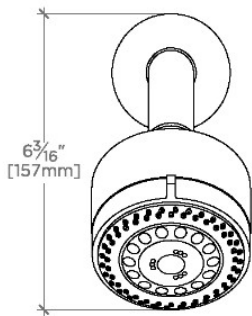

TECHNICAL DETAILS

Adjustable Versus Fixed Spray: Adjustable Spray
 Fittings Hole Diameter: 32 mm
 Flow Restriction Options: 1.5, 1.75, 2.0
 Inlet Connection Size: 1/2"
 Inlet Connection Type: Male NPT
 Pivot: Y
 Primary Material: Brass
 Restricted Maximum Flow Rate: 6.6 liters/min
 Water Pressure Maximum: 6.0 bar
 Water Pressure Minimum: 1.5 bar
 Water Pressure Recommended: 3.0 bar

PRODUCT FEATURES

- Made of Brass
- Features a swivel 3 1/4" showerhead with three adjustable spray patterns
- Includes a 8" wall mounted 45 degree shower arm
- Stocked in Brass, Chrome and Nickel
- Showerhead available in 1.75gpm (6.6L/min) flow rate

CERTIFICATIONS

PRODUCT (NOTES)

Ludlow

LVS235

Ludlow Volta 3 1/4" Showerhead with Adjustable Spray with 8" Wall Mounted 45 Degree Shower Arm

SCALE: 3"=1'-0"

STYLE NO.	DIM "A"	DIM "B"
LVS234	9 3/16" [250mm]	6 1/4" [158mm]
PTS234		
LVS235	11 3/16" [301mm]	8 1/4" [209mm]
PTS235		

SCALE: 3"=1'-0"

SCALE: 3"=1'-0"