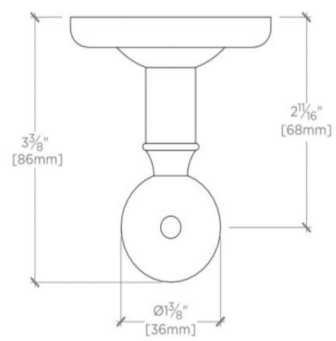

REGULATOR

Regulator Robe Hook

RGRH01

SHOWN IN REGULATOR ROBE HOOK| RGRH01

TECHNICAL DETAILS

Escutcheon Primary Material: Brass
Depth / Width: 3 3/8"
Height: 2 13/16"
Length: 2 13/16"
Primary Material: Brass
Suggested Application: Bath

Wall Mounted

Stocked in Nickel, Chrome and Unlacquered Brass

REGULATOR

Regulator Robe Hook

RGRH01

TOP VIEW SCALE: 6"=1'-0"

ISO VIEW SCALE: 6"=1'-0"

FRONT VIEW SCALE: 6"=1'-0"

SIDE VIEW SCALE: 6"=1'-0"