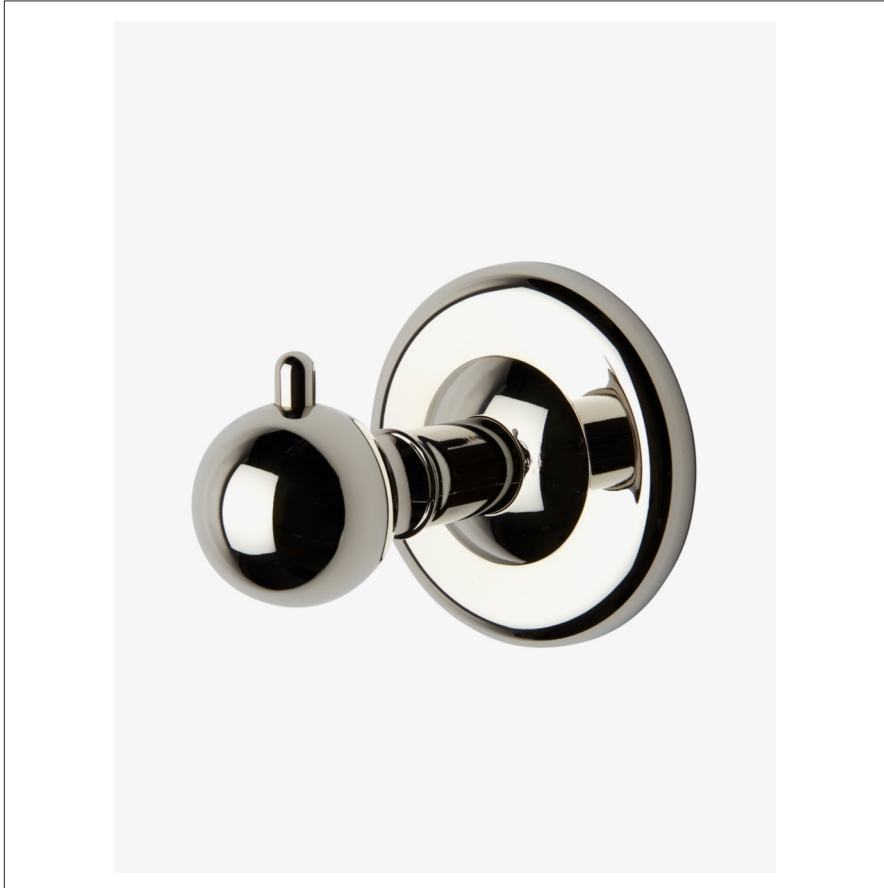

REGULATOR

Regulator Robe Hook

RGRH01

SHOWN IN REGULATOR ROBE HOOK| RGRH01

TECHNICAL DETAILS

Escutcheon Primary Material: Brass
Depth / Width: 3 3/8"
Height: 2 13/16"
Length: 2 13/16"
Primary Material: Brass
Suggested Application: Bath

INSPIRATION

A play on industrial controls from the early 1900s, when pride was lavished on parts. Translated to handcrafted, fittings project rugged beauty through powerful, detailed shapes.

PRODUCT FEATURES

Wall Mounted

Stocked in Nickel, Chrome and Unlacquered Brass

REGULATOR

Regulator Robe Hook

RGRH01

TOP VIEW SCALE: 6"=1'-0"

ISO VIEW SCALE: 6"=1'-0"

FRONT VIEW SCALE: 6"=1'-0"

SIDE VIEW SCALE: 6"=1'-0"