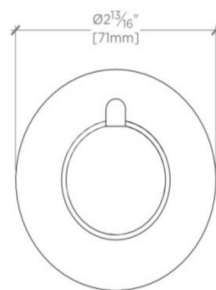

REGULATOR

Regulator Robe Hook

RGRH01

SHOWN IN REGULATOR ROBE HOOK| RGRH01

TECHNICAL DETAILS

Escutcheon Primary Material: Brass
Depth / Width: 3 3/8"
Height: 2 13/16"
Length: 2 13/16"
Primary Material: Brass
Suggested Application: Bath

Wall Mounted

Stocked in Nickel, Chrome and Unlacquered Brass

REGULATOR

Regulator Robe Hook

RGRH01

TOP VIEW SCALE: 6"=1'-0"

ISO VIEW SCALE: 6"=1'-0"

FRONT VIEW SCALE: 6"=1'-0"

SIDE VIEW SCALE: 6"=1'-0"