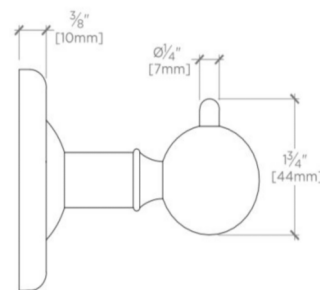

REGULATOR

Regulator Robe Hook

RGRH01

SHOWN IN REGULATOR ROBE HOOK| RGRH01

TECHNICAL DETAILS

Escutcheon Primary Material: Brass
Depth / Width: 3 3/8"
Height: 2 13/16"
Length: 2 13/16"
Primary Material: Brass
Suggested Application: Bath

Wall Mounted

Stocked in Nickel, Chrome and Unlacquered Brass

REGULATOR

Regulator Robe Hook

RGRH01

TOP VIEW SCALE: 6"=1'-0"

ISO VIEW SCALE: 6"=1'-0"

FRONT VIEW SCALE: 6"=1'-0"

SIDE VIEW SCALE: 6"=1'-0"