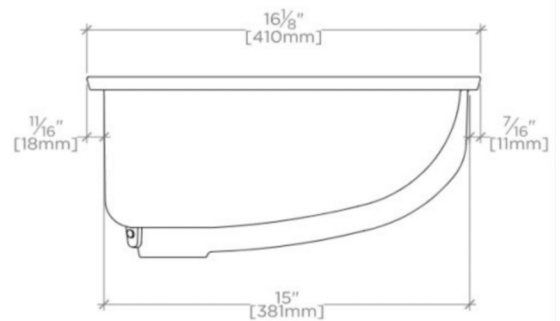

TECHNICAL DETAILS

Bowl Shape: Oval
Depth / Width: 16 1/8"
Height: 7 11/16"
Installation Type: Undermount
Integrated Diverter: N
Integrated Spray: N
Length: 19 11/16"
Primary Material: Vitreous China
Spout Swivel: N
Stain Resistance: N
Suggested Application: Bath

PRODUCT (NOTES)

Dimensions of sinks are nominal and are subject to slight variations.

CLARA

CYLV12

Clara Undermount Oval Vitreous China Lavatory Sink Double
Glazed 19 11/16" x 16 1/8" x 7 11/16"

TOP VIEW

SCALE: 1/2"=1'-0"

FRONT VIEW

SCALE: 1/2"=1'-0"

SIDE VIEW

SCALE: 1/2"=1'-0"