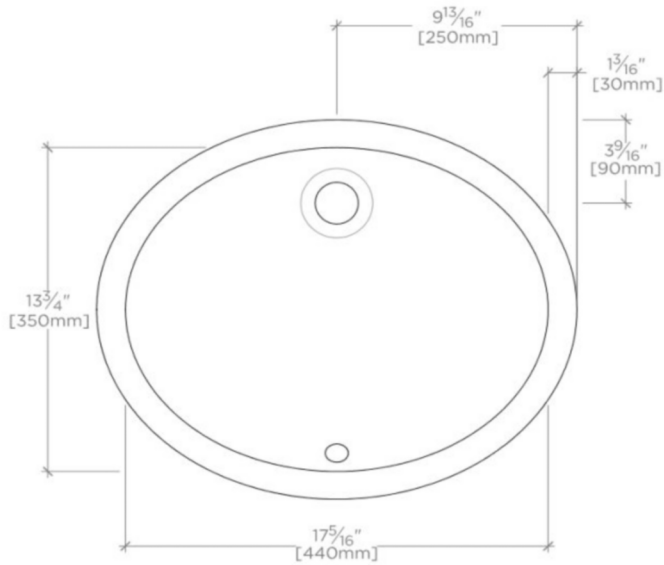

CLARA

CYLV12

Clara Undermount Oval Vitreous China Lavatory Sink Double
Glazed 19 11/16" x 16 1/8" x 7 11/16"

SHOWN IN CLARA UNDERMOUNT OVAL VITREOUS CHINA SINGLE GLAZED LAVATORY SINK 18 1/4" X 13 1/4" X 7 1/4"

TECHNICAL DETAILS

Bowl Shape: Oval
Depth / Width: 16 1/8"
Height: 7 11/16"
Installation Type: Undermount
Integrated Diverter: N
Integrated Spray: N
Length: 19 11/16"
Primary Material: Vitreous China
Spout Swivel: N
Stain Resistance: N
Suggested Application: Bath

PRODUCT (NOTES)

Dimensions of sinks are nominal and are subject to slight variations.

CLARA

CYLV12

Clara Undermount Oval Vitreous China Lavatory Sink Double
Glazed 19 11/16" x 16 1/8" x 7 11/16"

TOP VIEW

SCALE: 1/2"=1'-0"

FRONT VIEW

SCALE: 1/2"=1'-0"

SIDE VIEW

SCALE: 1/2"=1'-0"