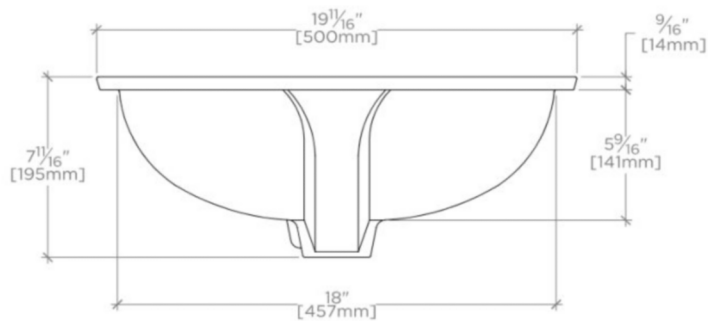

TECHNICAL DETAILS

Bowl Shape: Oval
Depth / Width: 16 1/8"
Height: 7 11/16"
Installation Type: Undermount
Integrated Diverter: N
Integrated Spray: N
Length: 19 11/16"
Primary Material: Vitreous China
Spout Swivel: N
Stain Resistance: N
Suggested Application: Bath

PRODUCT (NOTES)

Dimensions of sinks are nominal and are subject to slight variations.

CLARA

CYLV12

Clara Undermount Oval Vitreous China Lavatory Sink Double
Glazed 19 11/16" x 16 1/8" x 7 11/16"

TOP VIEW

SCALE: 1/2"=1'-0"

FRONT VIEW

SCALE: 1/2"=1'-0"

SIDE VIEW

SCALE: 1/2"=1'-0"