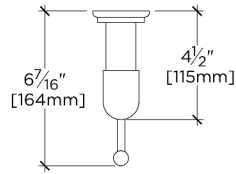

Essentials Transitionnel Chauffage vertical 230V

TOP VIEW SCALE: 1/2"=1'-0"