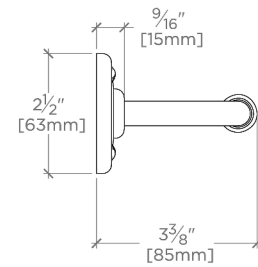

Ludlow

LDTB18

Ludlow 18" Single Towel Bar

SHOWN IN LUDLOW 18" SINGLE TOWEL BAR | LDTB18

TECHNICAL DETAILS

Escutcheon Primary Material: Brass
Hardware Primary Material: Brass
Horizontal Rail Material: Metal
Length: 457 mm
Primary Material: Brass
Suggested Application: Bath

LDTB18

Ludlow 18" Single Towel Bar

TOP VIEW

SCALE: 3"=1'-0"

FRONT VIEW

SCALE: 3"=1'-0"

SIDE VIEW

SCALE: 3"=1'-0"