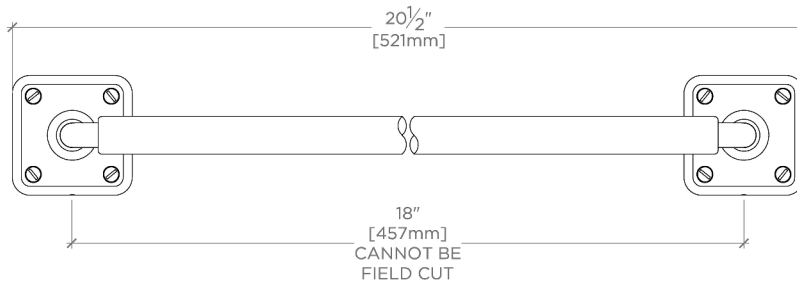

Ludlow

LDTB18

Ludlow 18" Single Towel Bar

SHOWN IN LUDLOW 18" SINGLE TOWEL BAR | LDTB18

TECHNICAL DETAILS

Escutcheon Primary Material: Brass
Hardware Primary Material: Brass
Horizontal Rail Material: Metal
Length: 457 mm
Primary Material: Brass
Suggested Application: Bath

CODES & STANDARDS

PRODUCT FEATURES

All Mounting Hardware Included

Stocked in a Chrome, Nickel and Brass

Not designed to be field cut

CERTIFICATIONS

PRODUCT (NOTES)

Ludlow

LDTB18

Ludlow 18" Single Towel Bar

TOP VIEW

SCALE: 3"=1'-0"

FRONT VIEW

SCALE: 3"=1'-0"

SIDE VIEW

SCALE: 3"=1'-0"