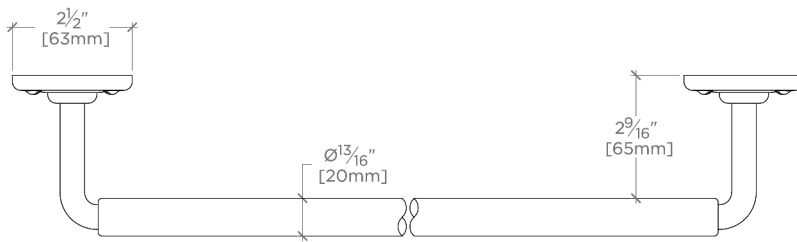

Ludlow

LDTB18

Ludlow 18" Single Towel Bar

SHOWN IN LUDLOW 18" SINGLE TOWEL BAR | LDTB18

TECHNICAL DETAILS

Escutcheon Primary Material: Brass
Hardware Primary Material: Brass
Horizontal Rail Material: Metal
Length: 457 mm
Primary Material: Brass
Suggested Application: Bath

LDTB18

Ludlow 18" Single Towel Bar

TOP VIEW

SCALE: 3"=1'-0"

FRONT VIEW

SCALE: 3"=1'-0"

SIDE VIEW

SCALE: 3"=1'-0"