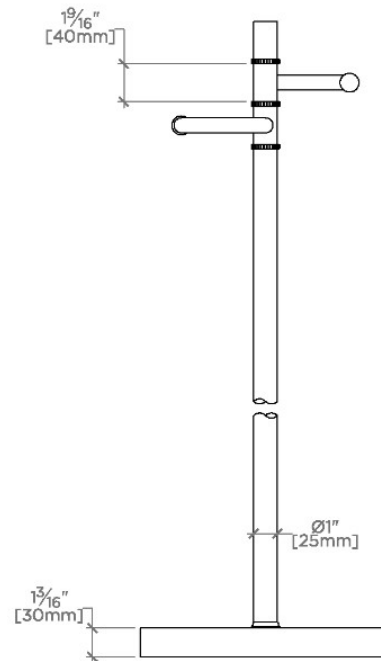

### TECHNICAL DETAILS

Depth/Width: 10 1/2"  
Height: 39 1/4"

### PRODUCT FEATURES

Base 10 1/2" x 39 1/4"  
Rack 16 1/2" x 7 1/2" x 39 1/4"  
Made from Brass.

Solid brass tubes are formed and plated and polished. Inside is finished with a durable black powder coat.

### Essentials Freestanding Towel Stand

TOP VIEW

SCALE: 1/2"=1'-0"

FRONT VIEW

SCALE: 1/2"=1'-0"

SIDE VIEW

SCALE: 1/2"=1'-0"