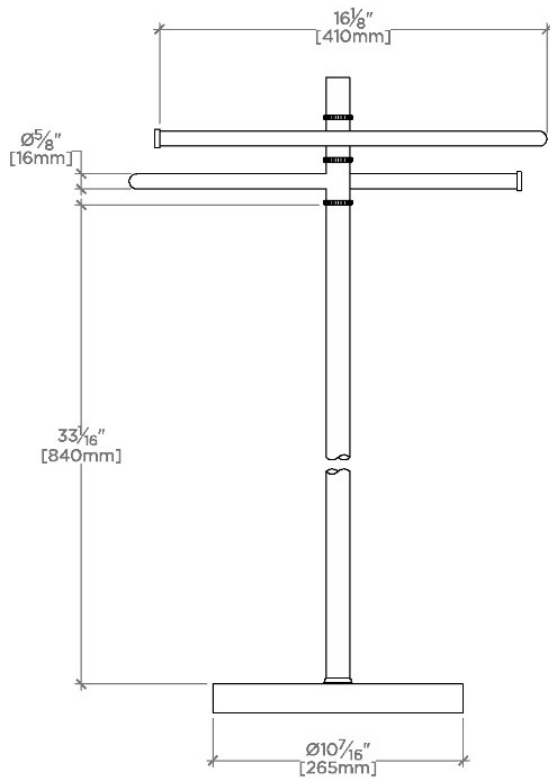

### TECHNICAL DETAILS

Depth/Width: 10 1/2"  
Height: 39 1/4"

### PRODUCT FEATURES

Base 10 1/2" x 39 1/4"  
Rack 16 1/2" x 7 1/2" x 39 1/4"  
Made from Brass.

Solid brass tubes are formed and plated and polished. Inside is finished with a durable black powder coat.

### Essentials Freestanding Towel Stand

TOP VIEW

SCALE: 1/2"=1'-0"

FRONT VIEW

SCALE: 1/2"=1'-0"

SIDE VIEW

SCALE: 1/2"=1'-0"