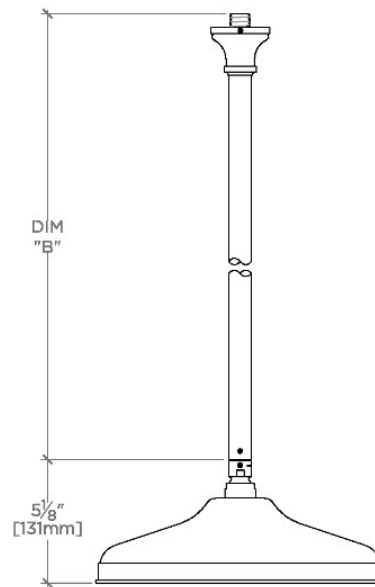

Foro

FRS120

Foro 12" Rain Showerhead with 6" Ceiling Mounted Shower Arm

SHOWN IN FORO 12" RAIN SHOWERHEAD WITH 6" CEILING MOUNTED SHOWER ARM | FRS120

TECHNICAL DETAILS

Adjustable Versus Fixed Spray: Fixed
Fittings Hole Diameter: 32 mm
Flow Restriction Options: 1.5, 1.75, 2.0
Inlet Connection Size: 1/2"
Inlet Connection Type: Male NPT
Pivot: Y
Primary Material: Brass
Restricted Maximum Flow Rate: 6.6 liters/min
Water Pressure Maximum: 6.0 bar
Water Pressure Minimum: 1.5 bar
Water Pressure Recommended: 3.0 bar

PRODUCT FEATURES

Made of Brass

Features a swivel 12" rain showerhead with easy clean rubber nozzles

Includes a 6" ceiling mounted shower arm

Stocked in Brass, Chrome, Nickel and Matte Nickel

Rain showerhead available in 1.75gpm (6.6L/min) flow rate

CERTIFICATIONS

PRODUCT (NOTES)

WATERWORKS

Foro

FRS120

Foro 12" Rain Showerhead with 6" Ceiling Mounted Shower Arm

CEILING VIEW SCALE: 1/2"=1'-0"

STYLE NO.	DIM "A"	DIM "B"
ETS120	11 ³ / ₄ " [298mm]	6 ⁹ / ₁₆ " [167mm]
FRS120		
JUS120	17 ³ / ₄ " [450mm]	12 ⁹ / ₁₆ " [319mm]
ETS121		
FRS121		
JUS121	23 ³ / ₄ " [603mm]	18 ⁹ / ₁₆ " [472mm]
ETS122		
FRS122		
JUS122		

FRONT VIEW SCALE: 1/2"=1'-0"

SIDE VIEW SCALE: 1/2"=1'-0"