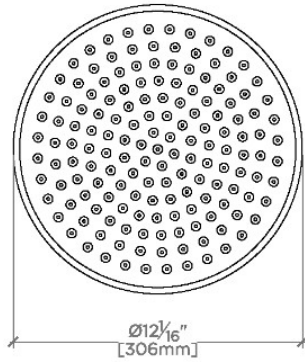

Foro

FRS120

Foro 12" Rain Showerhead with 6" Ceiling Mounted Shower Arm

SHOWN IN FORO 12" RAIN SHOWERHEAD WITH 6" CEILING MOUNTED SHOWER ARM | FRS120

TECHNICAL DETAILS

Adjustable Versus Fixed Spray: Fixed
Fittings Hole Diameter: 32 mm
Flow Restriction Options: 1.5, 1.75, 2.0
Inlet Connection Size: 1/2"
Inlet Connection Type: Male NPT
Pivot: Y
Primary Material: Brass
Restricted Maximum Flow Rate: 6.6 liters/min
Water Pressure Maximum: 6.0 bar
Water Pressure Minimum: 1.5 bar
Water Pressure Recommended: 3.0 bar

PRODUCT FEATURES

Made of Brass

Features a swivel 12" rain showerhead with easy clean rubber nozzles

Includes a 6" ceiling mounted shower arm

Stocked in Brass, Chrome, Nickel and Matte Nickel

Rain showerhead available in 1.75gpm (6.6L/min) flow rate

CERTIFICATIONS

PRODUCT (NOTES)

WATERWORKS

Foro

FRS120

Foro 12" Rain Showerhead with 6" Ceiling Mounted Shower Arm

CEILING VIEW SCALE: 1/2"=1'-0"

STYLE NO.	DIM "A"	DIM "B"
ETS120	11 ³ / ₄ " [298mm]	6 ⁹ / ₁₆ " [167mm]
FRS120		
JUS120	17 ³ / ₄ " [450mm]	12 ⁹ / ₁₆ " [319mm]
ETS121		
FRS121		
JUS121	23 ³ / ₄ " [603mm]	18 ⁹ / ₁₆ " [472mm]
ETS122		
FRS122		
JUS122		

FRONT VIEW SCALE: 1/2"=1'-0"

SIDE VIEW SCALE: 1/2"=1'-0"