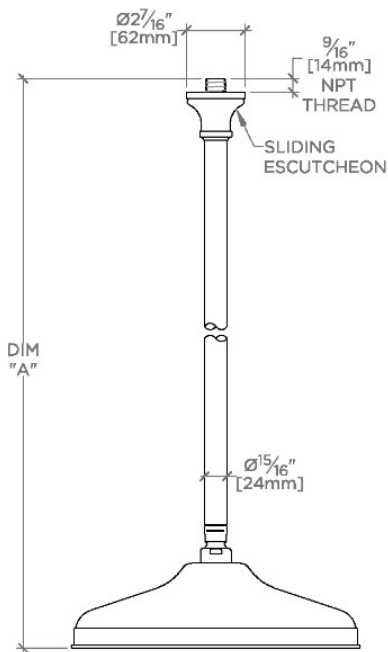

Foro

FRS120

Foro 12" Rain Showerhead with 6" Ceiling Mounted Shower Arm

SHOWN IN FORO 12" RAIN SHOWERHEAD WITH 6" CEILING MOUNTED SHOWER ARM | FRS120

TECHNICAL DETAILS

Adjustable Versus Fixed Spray: Fixed
Fittings Hole Diameter: 32 mm
Flow Restriction Options: 1.5, 1.75, 2.0
Inlet Connection Size: 1/2"
Inlet Connection Type: Male NPT
Pivot: Y
Primary Material: Brass
Restricted Maximum Flow Rate: 6.6 liters/min
Water Pressure Maximum: 6.0 bar
Water Pressure Minimum: 1.5 bar
Water Pressure Recommended: 3.0 bar

PRODUCT FEATURES

Made of Brass

Features a swivel 12" rain showerhead with easy clean rubber nozzles

Includes a 6" ceiling mounted shower arm

Stocked in Brass, Chrome, Nickel and Matte Nickel

Rain showerhead available in 1.75gpm (6.6L/min) flow rate

CERTIFICATIONS

PRODUCT (NOTES)

WATERWORKS

Foro

FRS120

Foro 12" Rain Showerhead with 6" Ceiling Mounted Shower Arm

CEILING VIEW SCALE: 1/2"=1'-0"

STYLE NO.	DIM "A"	DIM "B"
ETS120	11 ³ / ₄ " [298mm]	6 ⁹ / ₁₆ " [167mm]
FRS120		
JUS120	17 ³ / ₄ " [450mm]	12 ⁹ / ₁₆ " [319mm]
ETS121		
FRS121		
JUS121	23 ³ / ₄ " [603mm]	18 ⁹ / ₁₆ " [472mm]
ETS122		
FRS122		
JUS122		

FRONT VIEW SCALE: 1/2"=1'-0"

SIDE VIEW SCALE: 1/2"=1'-0"