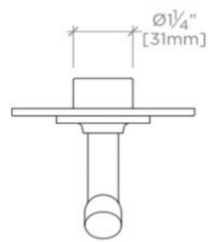

BOND

B3T110

Bond Solo Series Three Way Diverter Trim with Lever Handle

TECHNICAL DETAILS

ADA Compliance: Yes
Integrated Diverter: N
Number of Holes: One Hole
Primary Material: Brass

INSPIRATION

Modern bath designs infused with rare soul and artistry. Explore a range of statement-making elements: fittings, washstands, mirrors and more.

PRODUCT FEATURES

Lever Handle

For use with a Thermostatic shower system and three waterway outlets such as a handshower, shower head, and tub spout

Features Uprturned Lever Handles

Stocked in Chrome, Nickel, Brass and Dark Nickel

Requires rough valve, sold separately: GUDV66

BOND

B3T110

Bond Solo Series Three Way Diverter Trim with Lever Handle

TOP VIEW SCALE: 3"=1'-0"

FRONT VIEW SCALE: 3"=1'-0"

SIDE VIEW SCALE: 3"=1'-0"