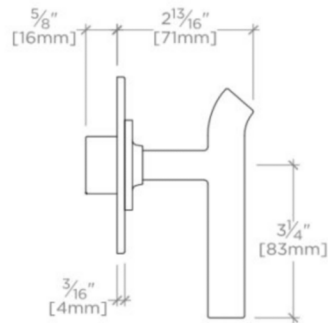

BOND

B3T110

Bond Solo Series Three Way Diverter Trim with Lever Handle

TECHNICAL DETAILS

ADA Compliance: Yes
Integrated Diverter: N
Number of Holes: One Hole
Primary Material: Brass

INSPIRATION

Modern bath designs infused with rare soul and artistry. Explore a range of statement-making elements: fittings, washstands, mirrors and more.

PRODUCT FEATURES

Lever Handle

For use with a Thermostatic shower system and three waterway outlets such as a handshower, shower head, and tub spout

Features Uprturned Lever Handles

Stocked in Chrome, Nickel, Brass and Dark Nickel

Requires rough valve, sold separately: GUDV66

BOND

B3T110

Bond Solo Series Three Way Diverter Trim with Lever Handle

TOP VIEW SCALE: 3"=1'-0"

FRONT VIEW SCALE: 3"=1'-0"

SIDE VIEW SCALE: 3"=1'-0"