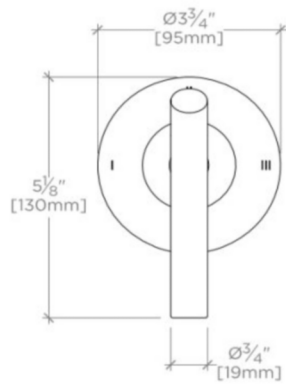

BOND

B3T110

Bond Solo Series Three Way Diverter Trim with Lever Handle

TECHNICAL DETAILS

ADA Compliance: Yes
Integrated Diverter: N
Number of Holes: One Hole
Primary Material: Brass

INSPIRATION

Modern bath designs infused with rare soul and artistry. Explore a range of statement-making elements: fittings, washstands, mirrors and more.

Requires rough valve, sold separately: GUDV66

BOND

B3T110

Bond Solo Series Three Way Diverter Trim with Lever Handle

TOP VIEW SCALE: 3"=1'-0"

FRONT VIEW SCALE: 3"=1'-0"

SIDE VIEW SCALE: 3"=1'-0"