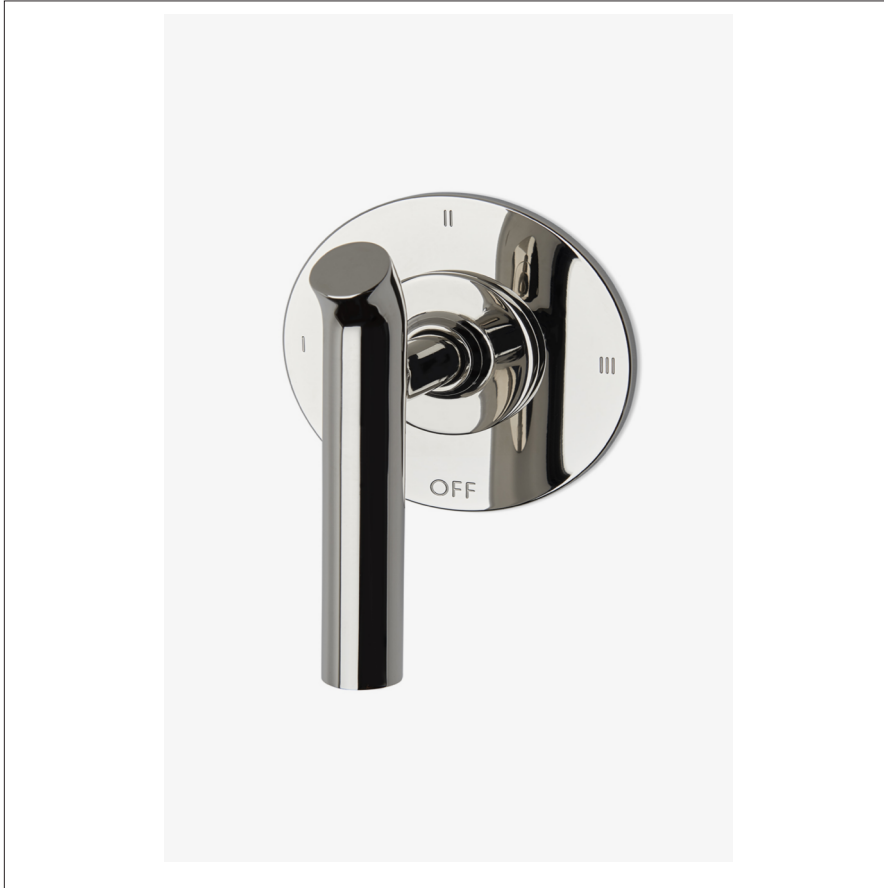

BOND

B3T110

Bond Solo Series Three Way Diverter Trim with Lever Handle

TECHNICAL DETAILS

ADA Compliance: Yes
Integrated Diverter: N
Number of Holes: One Hole
Primary Material: Brass

INSPIRATION

Modern bath designs infused with rare soul and artistry. Explore a range of statement-making elements: fittings, washstands, mirrors and more.

PRODUCT FEATURES

Lever Handle

For use with a Thermostatic shower system and three waterway outlets such as a handshower, shower head, and tub spout

Features Uprturned Lever Handles

Stocked in Chrome, Nickel, Brass and Dark Nickel

Requires rough valve, sold separately: GUDV66

BOND

B3T110

Bond Solo Series Three Way Diverter Trim with Lever Handle

TOP VIEW SCALE: 3"=1'-0"

FRONT VIEW SCALE: 3"=1'-0"

SIDE VIEW SCALE: 3"=1'-0"