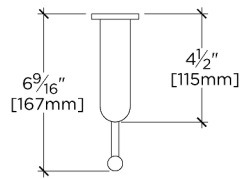

Essentials Moderne Chauffage vertical 230V

TOP VIEW SCALE: 1/2"=1'-0"