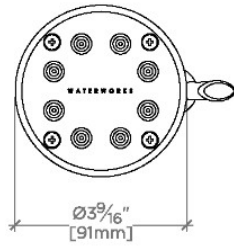

Universal

USH304

Universal Transitional 3 1/2" Showerhead with Adjustable Spray

SHOWN IN UNIVERSAL TRANSITIONAL 3 1/2" SHOWERHEAD WITH ADJUSTABLE SPRAY | USH304

TECHNICAL DETAILS

Adjustable Versus Fixed Spray: Adjustable Spray
 Flow Restriction Options: 1.5, 1.75, 2.0
 Inlet Connection Size: 1/2"
 Inlet Connection Type: Female NPT
 Pivot: Y
 Primary Material: Brass
 Restricted Maximum Flow Rate: 6.6 liters/min
 Water Pressure Maximum: 6.0 bar
 Water Pressure Minimum: 1.5 bar
 Water Pressure Recommended: 3.0 bar

CODES & STANDARDS

USH304X, ASME A112.18.1/CSA B125.1, CEC(1.5GPM & 1.75GPM Only), WaterSense(1.5GPM, 1.75GPM & 2.0GPM Only), DOE, State of MA

PRODUCT FEATURES

Compatible with an assortment of Waterworks arms and flanges, sold separately

Swiveling 3 1/2" showerhead

Adjustable showerhead features two spray patterns

Stocked in Brass, Chrome and Nickel

Showerhead available in 1.75gpm (6.6L/min) flow rate

CERTIFICATIONS

PRODUCT (NOTES)

Universal

USH304

Universal Transitional 3 1/2" Showerhead with Adjustable Spray

CEILING VIEW SCALE: 3"=1'-0"

SPRAY PATTERNS

FRONT VIEW SCALE: 3"=1'-0"

SIDE VIEW SCALE: 3"=1'-0"