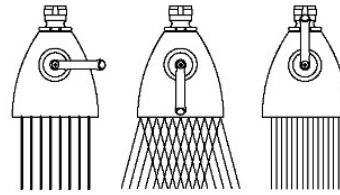

Universal

USH304

Universal Transitional 3 1/2" Showerhead with Adjustable Spray

SHOWN IN UNIVERSAL TRANSITIONAL 3 1/2" SHOWERHEAD WITH ADJUSTABLE SPRAY | USH304

TECHNICAL DETAILS

Adjustable Versus Fixed Spray: Adjustable Spray
 Flow Restriction Options: 1.5, 1.75, 2.0
 Inlet Connection Size: 1/2"
 Inlet Connection Type: Female NPT
 Pivot: Y
 Primary Material: Brass
 Restricted Maximum Flow Rate: 6.6 liters/min
 Water Pressure Maximum: 6.0 bar
 Water Pressure Minimum: 1.5 bar
 Water Pressure Recommended: 3.0 bar

Swiveling 3 1/2" showerhead

Adjustable showerhead features two spray patterns

Stocked in Brass, Chrome and Nickel

Showerhead available in 1.75gpm (6.6L/min) flow rate

CERTIFICATIONS

PRODUCT (NOTES)

Universal

USH304

Universal Transitional 3 1/2" Showerhead with Adjustable Spray

CEILING VIEW SCALE: 3"=1'-0"

SPRAY PATTERNS

FRONT VIEW SCALE: 3"=1'-0"

SIDE VIEW SCALE: 3"=1'-0"