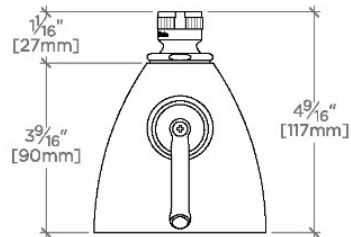

Universal

USH304

Universal Transitional 3 1/2" Showerhead with Adjustable Spray

SHOWN IN UNIVERSAL TRANSITIONAL 3 1/2" SHOWERHEAD WITH ADJUSTABLE SPRAY | USH304

TECHNICAL DETAILS

Adjustable Versus Fixed Spray: Adjustable Spray
 Flow Restriction Options: 1.5, 1.75, 2.0
 Inlet Connection Size: 1/2"
 Inlet Connection Type: Female NPT
 Pivot: Y
 Primary Material: Brass
 Restricted Maximum Flow Rate: 6.6 liters/min
 Water Pressure Maximum: 6.0 bar
 Water Pressure Minimum: 1.5 bar
 Water Pressure Recommended: 3.0 bar

Swiveling 3 1/2" showerhead

Adjustable showerhead features two spray patterns

Stocked in Brass, Chrome and Nickel

Showerhead available in 1.75gpm (6.6L/min) flow rate

CERTIFICATIONS

PRODUCT (NOTES)

Universal

USH304

Universal Transitional 3 1/2" Showerhead with Adjustable Spray

CEILING VIEW SCALE: 3"=1'-0"

SPRAY PATTERNS

FRONT VIEW SCALE: 3"=1'-0"

SIDE VIEW SCALE: 3"=1'-0"