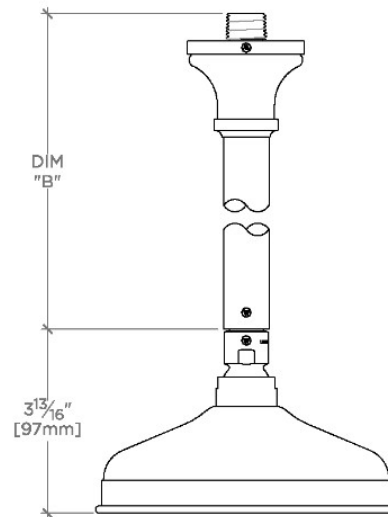

JULIA

JUS161

Julia 6" Showerhead with 12" Ceiling Mounted Shower Arm

SHOWN IN JULIA 6" SHOWERHEAD WITH 12" CEILING MOUNTED SHOWER ARM | JUS161

TECHNICAL DETAILS

Adjustable Versus Fixed Spray: Fixed
 Fittings Hole Diameter: 1 1/4"
 Flow Restriction Options: 1.5, 1.75, 2.0
 Inlet Connection Size: 1/2"
 Inlet Connection Type: Male NPT
 Pivot: Y
 Primary Material: Brass
 Restricted Maximum Flow Rate: 1.75 gpm
 Water Pressure Maximum: 85.0 psi
 Water Pressure Minimum: 20.0 psi
 Water Pressure Recommended: 45.0 psi

Includes a 12" ceiling mounted shower arm

Stocked in Brass, Chrome, Nickel and Matte Nickel

Showerhead available in 1.75gpm (6.6L/min) flow rate

CERTIFICATIONS

PRODUCT (NOTES)

WATERWORKS

JULIA

JUS161

Julia 6" Showerhead with 12" Ceiling Mounted Shower Arm

CEILING VIEW

SCALE: 3"=1'-0"

STYLE NO.	DIM "A"	DIM "B"
ETS160	10 ³ / ₈ " [264mm]	6 ⁹ / ₁₆ " [167mm]
FRS160		
JUS160		
ETS161	16 ³ / ₈ " [417mm]	12 ⁹ / ₁₆ " [319mm]
FRS161		
JUS161		

FRONT VIEW

SCALE: 3"=1'-0"

SIDE VIEW

SCALE: 3"=1'-0"