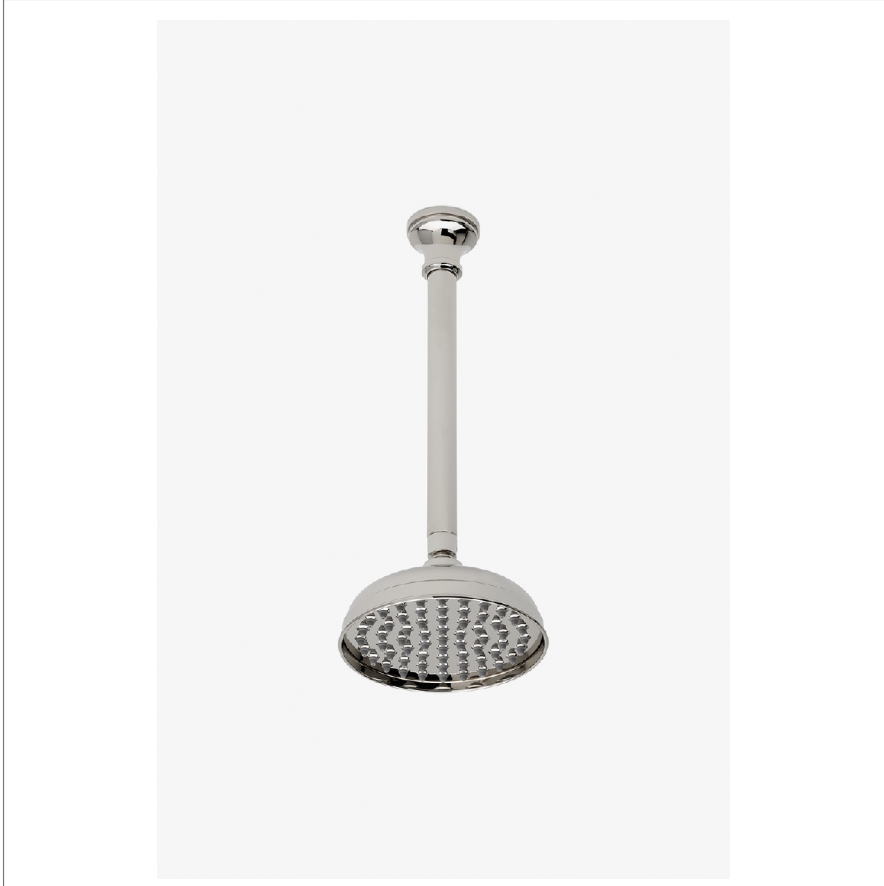

JULIA

JUS161

Julia 6" Showerhead with 12" Ceiling Mounted Shower Arm

SHOWN IN JULIA 6" SHOWERHEAD WITH 12" CEILING MOUNTED SHOWER ARM | JUS161

TECHNICAL DETAILS

Adjustable Versus Fixed Spray: Fixed
 Fittings Hole Diameter: 1 1/4"
 Flow Restriction Options: 1.5, 1.75, 2.0
 Inlet Connection Size: 1/2"
 Inlet Connection Type: Male NPT
 Pivot: Y
 Primary Material: Brass
 Restricted Maximum Flow Rate: 1.75 gpm
 Water Pressure Maximum: 85.0 psi
 Water Pressure Minimum: 20.0 psi
 Water Pressure Recommended: 45.0 psi

INSPIRATION

An interpretation of 1920s French country, Julia speaks to decoration and intricate design displayed through beautifully composed turnings. These details embody the robust, signature high profile spout enabling Julia to transition fluidly from informal to formal environments.

CODES & STANDARDS

JUS161X, ASME A112.18.1/CSA B125.1, CEC(1.5GPM & 1.75GPM Only), WaterSense(1.5GPM, 1.75GPM & 2.0GPM Only), DOE, State of MA

PRODUCT FEATURES

Made of Brass

Features a swivel 6" showerhead with easy clean rubber nozzles

Includes a 12" ceiling mounted shower arm

Stocked in Brass, Chrome, Nickel and Matte Nickel

Showerhead available in 1.75gpm (6.6L/min) flow rate

CERTIFICATIONS

PRODUCT (NOTES)

WATERWORKS

JULIA

JUS161