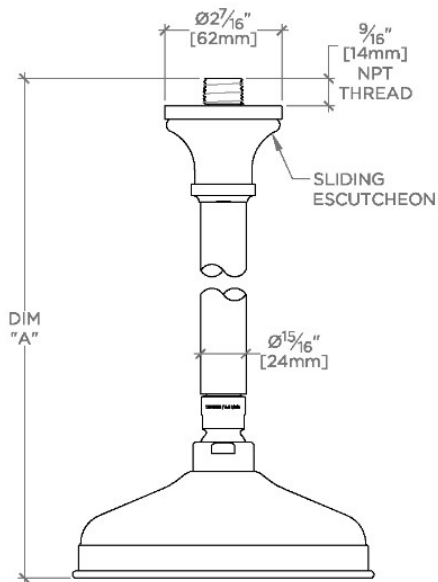

JULIA

JUS161

Julia 6" Showerhead with 12" Ceiling Mounted Shower Arm

SHOWN IN JULIA 6" SHOWERHEAD WITH 12" CEILING MOUNTED SHOWER ARM | JUS161

TECHNICAL DETAILS

Adjustable Versus Fixed Spray: Fixed
 Fittings Hole Diameter: 1 1/4"
 Flow Restriction Options: 1.5, 1.75, 2.0
 Inlet Connection Size: 1/2"
 Inlet Connection Type: Male NPT
 Pivot: Y
 Primary Material: Brass
 Restricted Maximum Flow Rate: 1.75 gpm
 Water Pressure Maximum: 85.0 psi
 Water Pressure Minimum: 20.0 psi
 Water Pressure Recommended: 45.0 psi

Includes a 12" ceiling mounted shower arm

Stocked in Brass, Chrome, Nickel and Matte Nickel

Showerhead available in 1.75gpm (6.6L/min) flow rate

CERTIFICATIONS

PRODUCT (NOTES)

WATERWORKS

JULIA

JUS161

Julia 6" Showerhead with 12" Ceiling Mounted Shower Arm

CEILING VIEW

SCALE: 3"=1'-0"

STYLE NO.	DIM "A"	DIM "B"
ETS160	10 ³ / ₈ " [264mm]	6 ⁹ / ₁₆ " [167mm]
FRS160		
JUS160		
ETS161	16 ³ / ₈ " [417mm]	12 ⁹ / ₁₆ " [319mm]
FRS161		
JUS161		

FRONT VIEW

SCALE: 3"=1'-0"

SIDE VIEW

SCALE: 3"=1'-0"