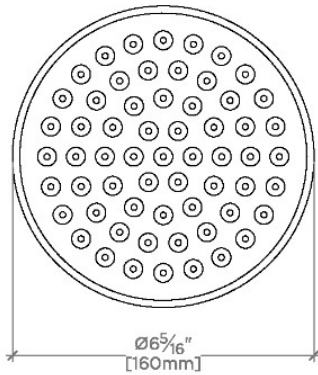

JULIA

JUS161

Julia 6" Showerhead with 12" Ceiling Mounted Shower Arm

SHOWN IN JULIA 6" SHOWERHEAD WITH 12" CEILING MOUNTED SHOWER ARM | JUS161

TECHNICAL DETAILS

Adjustable Versus Fixed Spray: Fixed
 Fittings Hole Diameter: 1 1/4"
 Flow Restriction Options: 1.5, 1.75, 2.0
 Inlet Connection Size: 1/2"
 Inlet Connection Type: Male NPT
 Pivot: Y
 Primary Material: Brass
 Restricted Maximum Flow Rate: 1.75 gpm
 Water Pressure Maximum: 85.0 psi
 Water Pressure Minimum: 20.0 psi
 Water Pressure Recommended: 45.0 psi

Includes a 12" ceiling mounted shower arm

Stocked in Brass, Chrome, Nickel and Matte Nickel

Showerhead available in 1.75gpm (6.6L/min) flow rate

CERTIFICATIONS

PRODUCT (NOTES)

WATERWORKS

JULIA

JUS161

Julia 6" Showerhead with 12" Ceiling Mounted Shower Arm

CEILING VIEW

SCALE: 3"=1'-0"

STYLE NO.	DIM "A"	DIM "B"
ETS160	10 ³ / ₈ " [264mm]	6 ⁹ / ₁₆ " [167mm]
FRS160		
JUS160		
ETS161	16 ³ / ₈ " [417mm]	12 ⁹ / ₁₆ " [319mm]
FRS161		
JUS161		

FRONT VIEW

SCALE: 3"=1'-0"

SIDE VIEW

SCALE: 3"=1'-0"