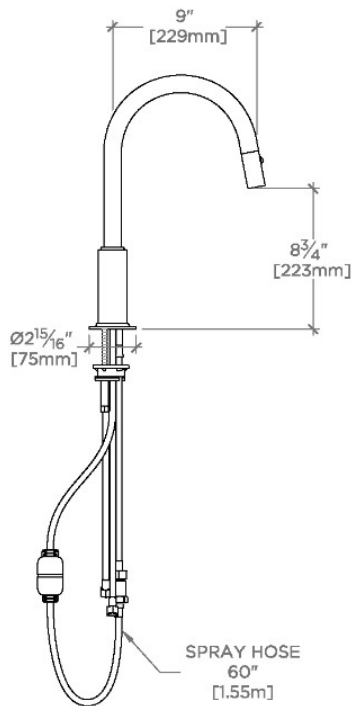

### TECHNICAL DETAILS

ADA Compliance: Yes  
 Adjustable Versus Fixed Spray: Adjustable  
 Deck Thickness Maximum: 57 mm  
 Deck Thickness Minimum: 6 mm  
 Fittings Hole Diameter: 38 mm  
 Handle Turn Angle: Tilt and Turn  
 Handshower Spray Hose Length: 1.5 m  
 Inlet Connection Size: 3/8"  
 Inlet Connection Type: Compression Connection  
 Hoses  
 Integrated Diverter: Y  
 Restricted Maximum Flow Rate: 6.6 liters/min  
 Spout Swivel: Y  
 Spray Included In Unit: Y  
 Valve Material: Ceramic  
 Water Pressure Maximum: 6.0 bar  
 Water Pressure Minimum: 1.5 bar  
 Water Pressure Recommended: 3.0 bar

## Bond

BKM120

Bond Solo Series One Hole Gooseneck Integrated Pull Spray  
Kitchen Faucet with Straight Lever Handle

TOP VIEW SCALE: 1"=1'-0"

SPRAY AND HANDLE OPERATION SCALE: 1"=1'-0"

SCALE: 1"=1'-0"

FRONT VIEW SCALE: 1"=1'-0"

SIDE VIEW SCALE: 1"=1'-0"

NOTE:  
ADAPTER AND GASKET (x2) INCLUDED -  
INTERNATIONAL USE ONLY

ADAPTER NOT TO SCALE