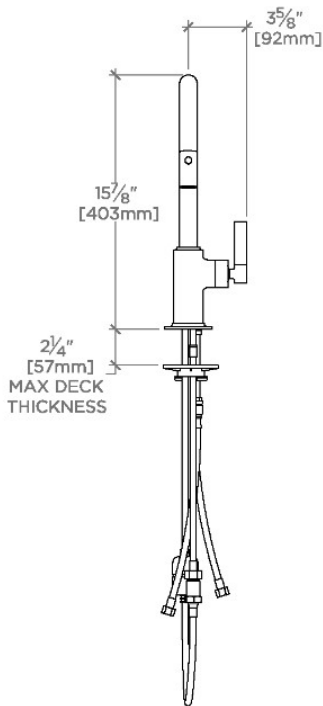

### TECHNICAL DETAILS

ADA Compliance: Yes  
 Adjustable Versus Fixed Spray: Adjustable  
 Deck Thickness Maximum: 57 mm  
 Deck Thickness Minimum: 6 mm  
 Fittings Hole Diameter: 38 mm  
 Handle Turn Angle: Tilt and Turn  
 Handshower Spray Hose Length: 1.5 m  
 Inlet Connection Size: 3/8"  
 Inlet Connection Type: Compression Connection  
 Hoses  
 Integrated Diverter: Y  
 Restricted Maximum Flow Rate: 6.6 liters/min  
 Spout Swivel: Y  
 Spray Included In Unit: Y  
 Valve Material: Ceramic  
 Water Pressure Maximum: 6.0 bar  
 Water Pressure Minimum: 1.5 bar  
 Water Pressure Recommended: 3.0 bar

## Bond

BKM120

Bond Solo Series One Hole Gooseneck Integrated Pull Spray  
Kitchen Faucet with Straight Lever Handle

TOP VIEW SCALE: 1"=1'-0"

SPRAY AND HANDLE OPERATION SCALE: 1"=1'-0"

SCALE: 1"=1'-0"

FRONT VIEW SCALE: 1"=1'-0"

SIDE VIEW SCALE: 1"=1'-0"

NOTE:  
ADAPTER AND GASKET (x2) INCLUDED -  
INTERNATIONAL USE ONLY

ADAPTER NOT TO SCALE