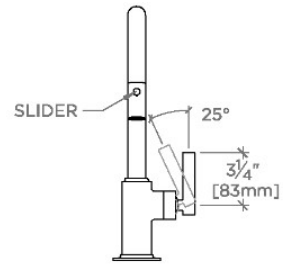

### TECHNICAL DETAILS

ADA Compliance: Yes  
 Adjustable Versus Fixed Spray: Adjustable  
 Deck Thickness Maximum: 57 mm  
 Deck Thickness Minimum: 6 mm  
 Fittings Hole Diameter: 38 mm  
 Handle Turn Angle: Tilt and Turn  
 Handshower Spray Hose Length: 1.5 m  
 Inlet Connection Size: 3/8"  
 Inlet Connection Type: Compression Connection  
 Hoses  
 Integrated Diverter: Y  
 Restricted Maximum Flow Rate: 6.6 liters/min  
 Spout Swivel: Y  
 Spray Included In Unit: Y  
 Valve Material: Ceramic  
 Water Pressure Maximum: 6.0 bar  
 Water Pressure Minimum: 1.5 bar  
 Water Pressure Recommended: 3.0 bar

## Bond

BKM120

Bond Solo Series One Hole Gooseneck Integrated Pull Spray  
Kitchen Faucet with Straight Lever Handle

TOP VIEW SCALE: 1"=1'-0"

SPRAY AND HANDLE OPERATION SCALE: 1"=1'-0"

SCALE: 1"=1'-0"

FRONT VIEW SCALE: 1"=1'-0"

SIDE VIEW SCALE: 1"=1'-0"

NOTE:  
ADAPTER AND GASKET (x2) INCLUDED -  
INTERNATIONAL USE ONLY

ADAPTER NOT TO SCALE