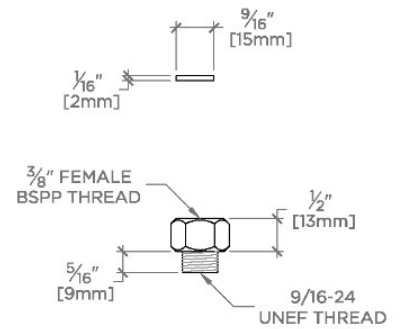

### TECHNICAL DETAILS

ADA Compliance: Yes  
 Adjustable Versus Fixed Spray: Adjustable  
 Deck Thickness Maximum: 57 mm  
 Deck Thickness Minimum: 6 mm  
 Fittings Hole Diameter: 38 mm  
 Handle Turn Angle: Tilt and Turn  
 Handshower Spray Hose Length: 1.5 m  
 Inlet Connection Size: 3/8"  
 Inlet Connection Type: Compression Connection  
 Hoses  
 Integrated Diverter: Y  
 Restricted Maximum Flow Rate: 6.6 liters/min  
 Spout Swivel: Y  
 Spray Included In Unit: Y  
 Valve Material: Ceramic  
 Water Pressure Maximum: 6.0 bar  
 Water Pressure Minimum: 1.5 bar  
 Water Pressure Recommended: 3.0 bar

## Bond

BKM120

Bond Solo Series One Hole Gooseneck Integrated Pull Spray  
Kitchen Faucet with Straight Lever Handle

TOP VIEW SCALE: 1"=1'-0"

SPRAY AND HANDLE OPERATION SCALE: 1"=1'-0"

SCALE: 1"=1'-0"

FRONT VIEW SCALE: 1"=1'-0"

SIDE VIEW SCALE: 1"=1'-0"

NOTE:  
ADAPTER AND GASKET (x2) INCLUDED -  
INTERNATIONAL USE ONLY

ADAPTER NOT TO SCALE