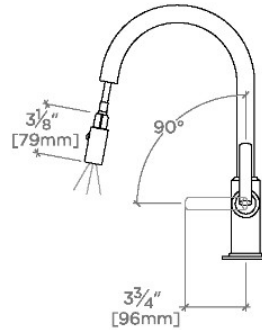

### TECHNICAL DETAILS

ADA Compliance: Yes  
 Adjustable Versus Fixed Spray: Adjustable  
 Deck Thickness Maximum: 57 mm  
 Deck Thickness Minimum: 6 mm  
 Fittings Hole Diameter: 38 mm  
 Handle Turn Angle: Tilt and Turn  
 Handshower Spray Hose Length: 1.5 m  
 Inlet Connection Size: 3/8"  
 Inlet Connection Type: Compression Connection  
 Hoses  
 Integrated Diverter: Y  
 Restricted Maximum Flow Rate: 6.6 liters/min  
 Spout Swivel: Y  
 Spray Included In Unit: Y  
 Valve Material: Ceramic  
 Water Pressure Maximum: 6.0 bar  
 Water Pressure Minimum: 1.5 bar  
 Water Pressure Recommended: 3.0 bar

# WATERWORKS

## Bond

BKM120

Bond Solo Series One Hole Gooseneck Integrated Pull Spray  
Kitchen Faucet with Straight Lever Handle

TOP VIEW SCALE: 1"=1'-0"

SPRAY AND HANDLE OPERATION SCALE: 1"=1'-0"

SCALE: 1"=1'-0"

FRONT VIEW SCALE: 1"=1'-0"

SIDE VIEW SCALE: 1"=1'-0"

NOTE:  
ADAPTER AND GASKET (x2) INCLUDED -  
INTERNATIONAL USE ONLY

ADAPTER NOT TO SCALE