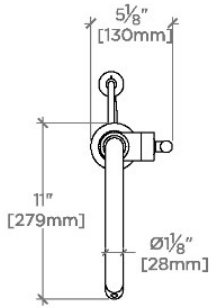

### TECHNICAL DETAILS

ADA Compliance: Yes  
 Adjustable Versus Fixed Spray: Adjustable  
 Deck Thickness Maximum: 57 mm  
 Deck Thickness Minimum: 6 mm  
 Fittings Hole Diameter: 38 mm  
 Handle Turn Angle: Tilt and Turn  
 Handshower Spray Hose Length: 1.5 m  
 Inlet Connection Size: 3/8"  
 Inlet Connection Type: Compression Connection  
 Hoses  
 Integrated Diverter: Y  
 Restricted Maximum Flow Rate: 6.6 liters/min  
 Spout Swivel: Y  
 Spray Included In Unit: Y  
 Valve Material: Ceramic  
 Water Pressure Maximum: 6.0 bar  
 Water Pressure Minimum: 1.5 bar  
 Water Pressure Recommended: 3.0 bar

## Bond

BKM120

Bond Solo Series One Hole Gooseneck Integrated Pull Spray  
Kitchen Faucet with Straight Lever Handle

TOP VIEW SCALE: 1"=1'-0"

SPRAY AND HANDLE OPERATION SCALE: 1"=1'-0"

SCALE: 1"=1'-0"

FRONT VIEW SCALE: 1"=1'-0"

SIDE VIEW SCALE: 1"=1'-0"

NOTE:  
ADAPTER AND GASKET (x2) INCLUDED -  
INTERNATIONAL USE ONLY

ADAPTER NOT TO SCALE