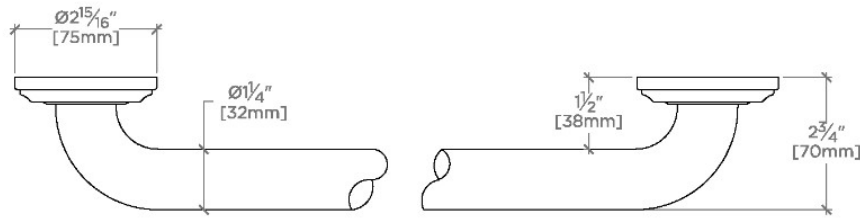

ESSENTIALS

EGB118

Essentials Classic 18" Grab Bar

SHOWN IN ESSENTIALS CLASSIC 18" GRAB BAR | EGB118

TECHNICAL DETAILS

INSPIRATION

Choose with confidence: Well-crafted designs that work with any product in our overall assortment and elevate any setting. Explore a wide range of authentic elements, from freestanding, deck and wall-mounted accessories to furnishings.

CERTIFICATIONS

PRODUCT (NOTES)

WATERWORKS

ESSENTIALS

EGB118

Essentials Classic 18" Grab Bar

STYLE NO.	DESCRIPTION	LENGTH
EGB112	Essentials Classic 12" Grab Bar	12" [305mm]
EGB118	Essentials Classic 18" Grab Bar	18" [457mm]
EGB124	Essentials Classic 24" Grab Bar	24" [610mm]

TOP VIEW

SCALE: 3"=1'-0"

FRONT VIEW

SCALE: 3"=1'-0"

SIDE VIEW

SCALE: 3"=1'-0"