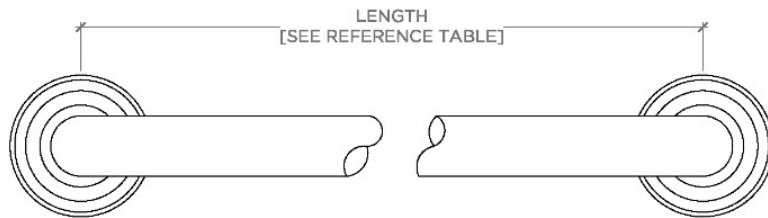

ESSENTIALS

EGB118

Essentials Classic 18" Grab Bar

SHOWN IN ESSENTIALS CLASSIC 18" GRAB BAR | EGB118

TECHNICAL DETAILS

INSPIRATION

Choose with confidence: Well-crafted designs that work with any product in our overall assortment and elevate any setting. Explore a wide range of authentic elements, from freestanding, deck and wall-mounted accessories to furnishings.

CERTIFICATIONS

PRODUCT (NOTES)

WATERWORKS

ESSENTIALS

EGB118

Essentials Classic 18" Grab Bar

STYLE NO.	DESCRIPTION	LENGTH
EGB112	Essentials Classic 12" Grab Bar	12" [305mm]
EGB118	Essentials Classic 18" Grab Bar	18" [457mm]
EGB124	Essentials Classic 24" Grab Bar	24" [610mm]

TOP VIEW

SCALE: 3"=1'-0"

FRONT VIEW

SCALE: 3"=1'-0"

SIDE VIEW

SCALE: 3"=1'-0"