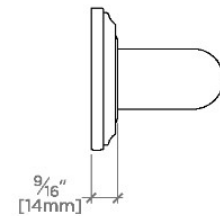

CERTIFICATIONS

PRODUCT (NOTES)

WATERWORKS

ESSENTIALS

EGB118

Essentials Classic 18" Grab Bar

STYLE NO.	DESCRIPTION	LENGTH
EGB112	Essentials Classic 12" Grab Bar	12" [305mm]
EGB118	Essentials Classic 18" Grab Bar	18" [457mm]
EGB124	Essentials Classic 24" Grab Bar	24" [610mm]

TOP VIEW

SCALE: 3"=1'-0"

FRONT VIEW

SCALE: 3"=1'-0"

SIDE VIEW

SCALE: 3"=1'-0"