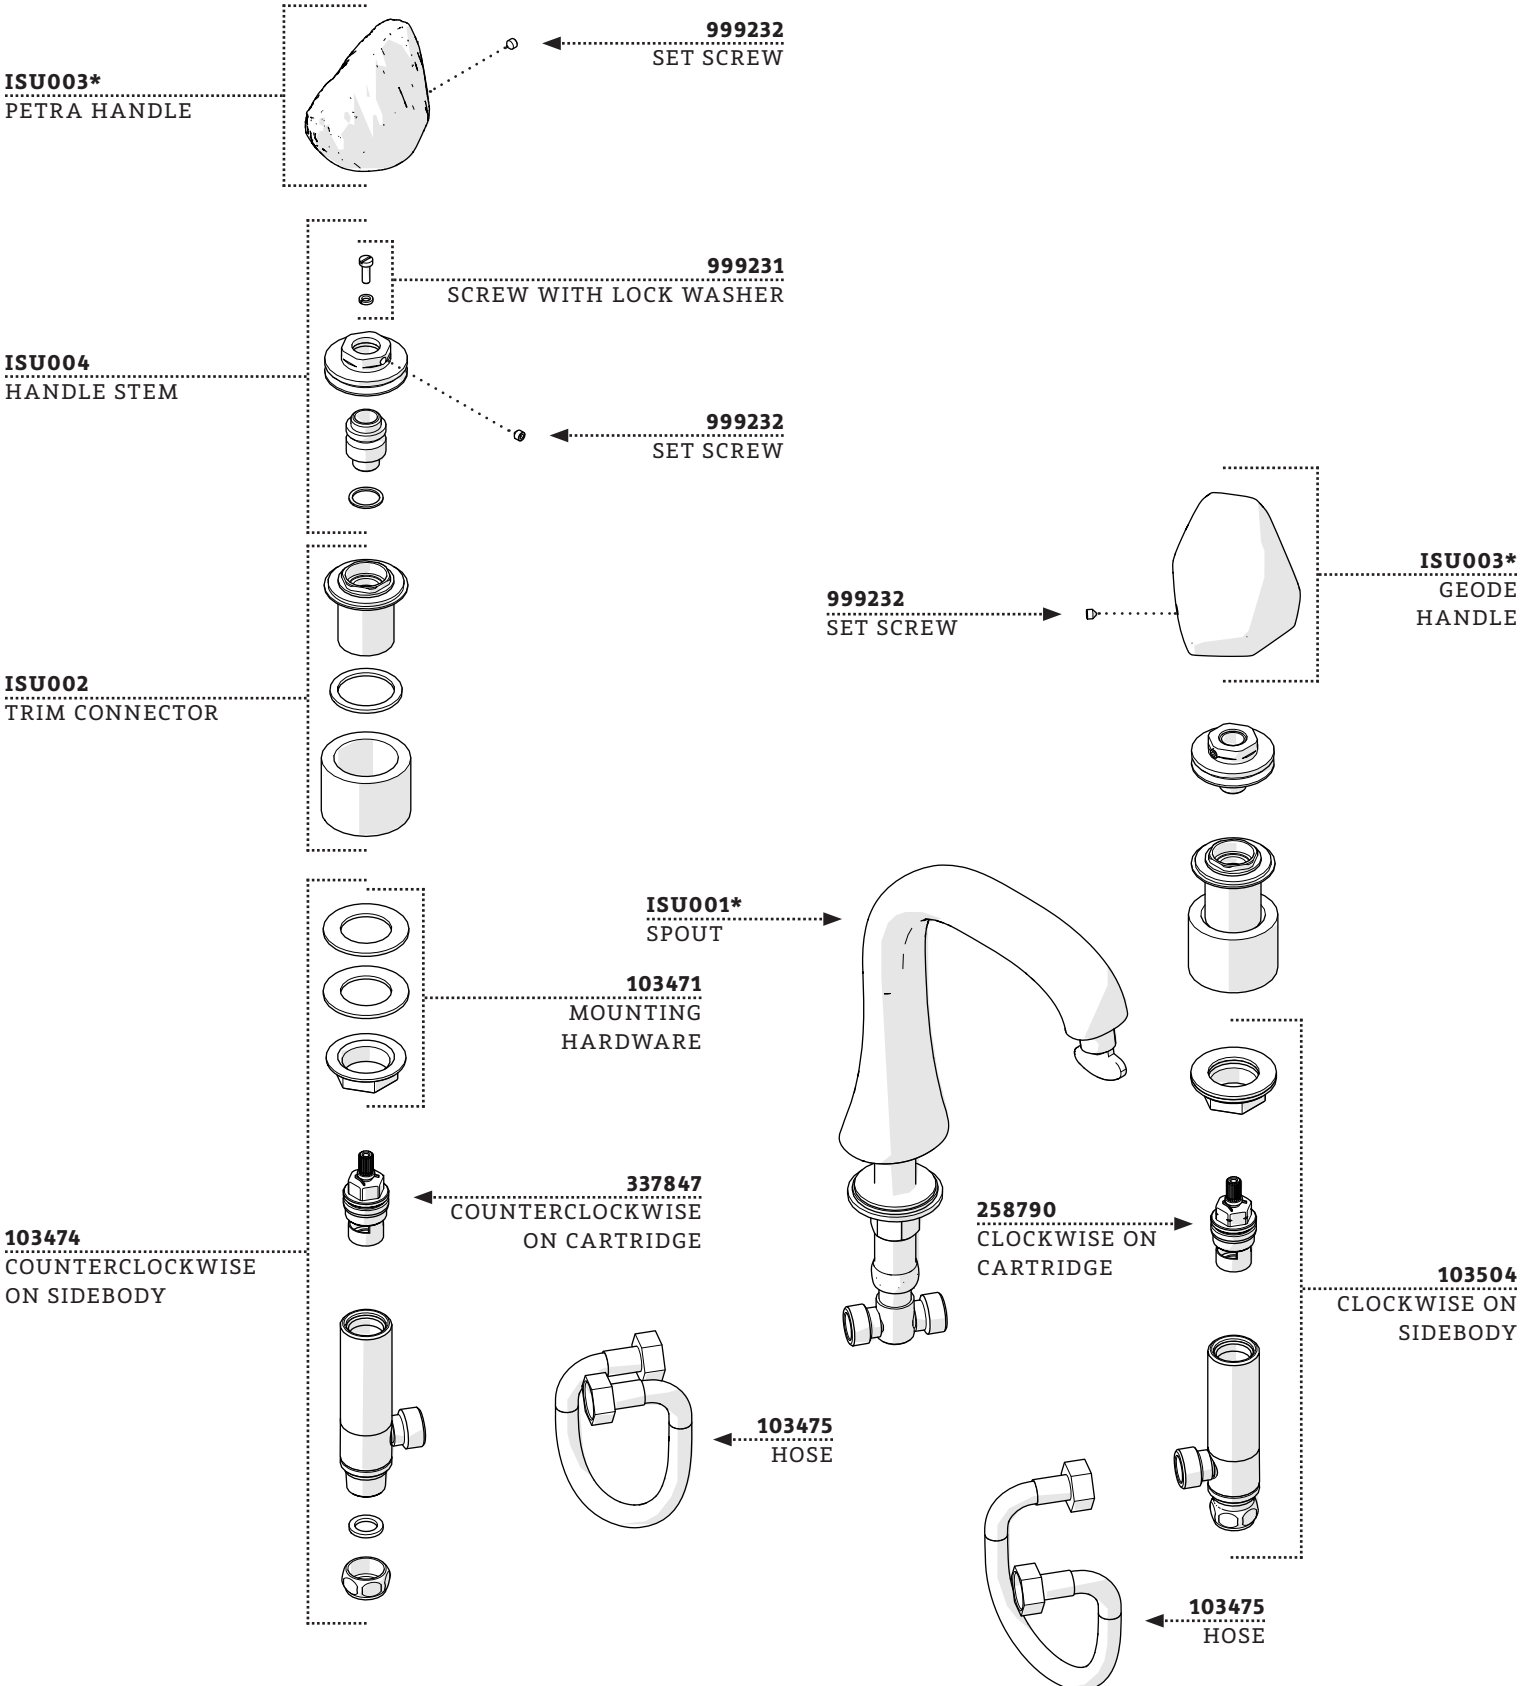

ESTB. 1978

WATERWORKS

**SERVICE PARTS**

STYLES: ISLS01, ISLS05

\*FINISH/COLOR MUST BE SPECIFIED WHEN ORDERING  
++SUPPLIED AS A PAIR

DOCUMENT: SPIS01\_REV01

ESTB. 1978

WATERWORKS

**SERVICE PARTS**

STYLES: ISLS01, ISLS05

\*FINISH/COLOR MUST BE SPECIFIED WHEN ORDERING  
++SUPPLIED AS A PAIR

DOCUMENT: SPIS01\_REV01