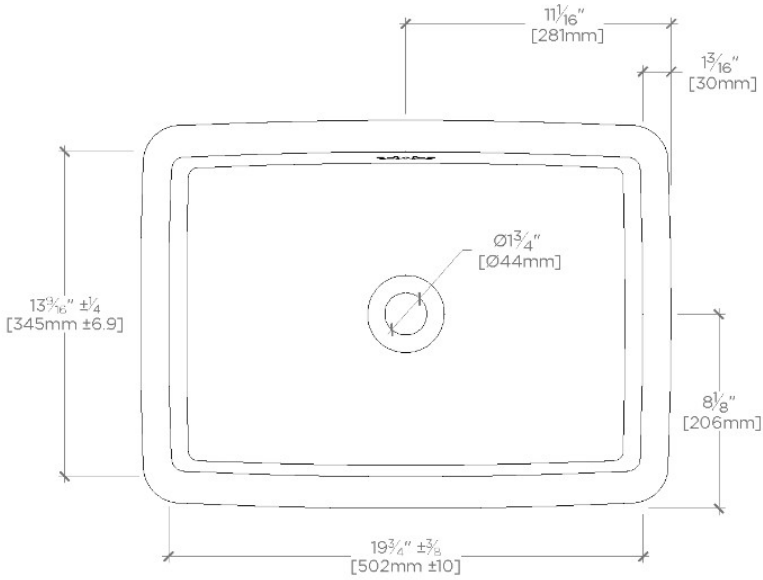

### TECHNICAL DETAILS

ADA Compliance: When installed per ADA guidelines  
Depth/Width: 411 mm  
Drain Hole Depth: 44 mm  
Drain Hole Diameter: 44 mm  
Drain Style: Center Drain  
Height: 151 mm  
Installation Type: Undermount  
Length: 562 mm  
Material Wall Thickness: 19 mm  
Overflow Opening: Yes  
Primary Material: Vitreous China  
Suggested Application: Bath

### CERTIFICATIONS

Dimensions of sinks are nominal and are subject to slight  
PRODUCT (NOTES)

## Manchester

MRLVRW

Manchester Undermount Rectangular Flat Bottom Vitreous  
China Lavatory Glazed 22 1/8" x 16 3/16" x 5 15/16"

TOP VIEW

SCALE: 1/2"=1'-0"

FRONT VIEW

SCALE: 1/2"=1'-0"

SIDE VIEW

SCALE: 1/2"=1'-0"

DIMENSIONAL TOLERANCE: +/- 2%