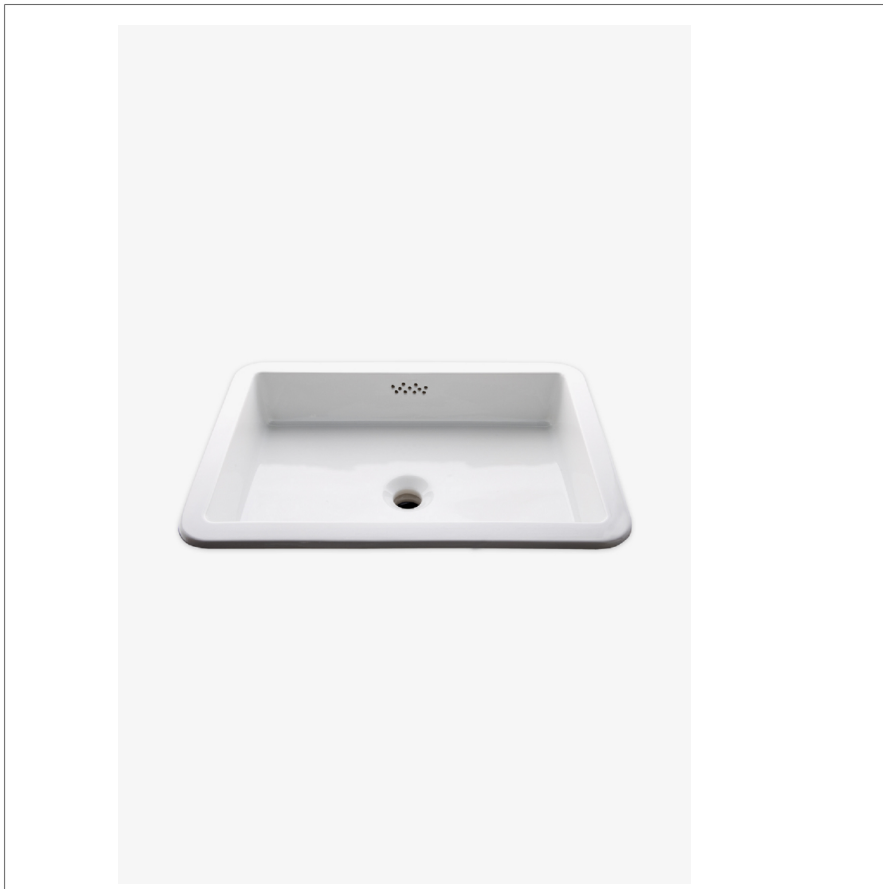

## Manchester

MRLVRW

Manchester Undermount Rectangular Flat Bottom Vitreous China Lavatory Glazed 22 1/8" x 16 3/16" x 5 15/16"

SHOWN IN MANCHESTER UNDERMOUNT RECTANGULAR FLAT BOTTOM VITREOUS CHINA LAVATORY GLAZED 22 1/8" X 16 3/16" X 5 15/16" | MRLVRW

### PRODUCT FEATURES

This lavatory is made of vitreous china, which produces a strong, non porous, high gloss product

Hand crafted in the United States

### TECHNICAL DETAILS

ADA Compliance: When installed per ADA guidelines  
Depth/Width: 411 mm  
Drain Hole Depth: 44 mm  
Drain Hole Diameter: 44 mm  
Drain Style: Center Drain  
Height: 151 mm  
Installation Type: Undermount  
Length: 562 mm  
Material Wall Thickness: 19 mm  
Overflow Opening: Yes  
Primary Material: Vitreous China  
Suggested Application: Bath