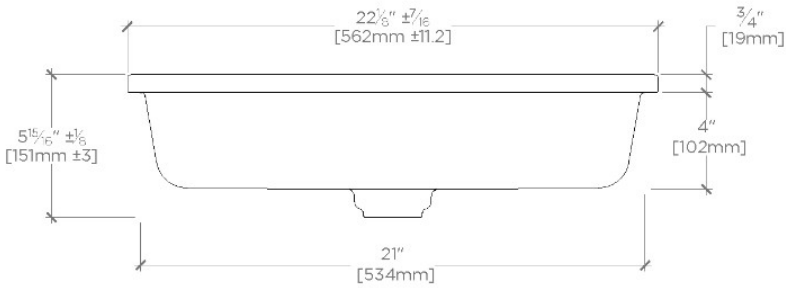

### TECHNICAL DETAILS

ADA Compliance: When installed per ADA guidelines  
Depth/Width: 411 mm  
Drain Hole Depth: 44 mm  
Drain Hole Diameter: 44 mm  
Drain Style: Center Drain  
Height: 151 mm  
Installation Type: Undermount  
Length: 562 mm  
Material Wall Thickness: 19 mm  
Overflow Opening: Yes  
Primary Material: Vitreous China  
Suggested Application: Bath

### CERTIFICATIONS

Dimensions of sinks are nominal and are subject to slight  
PRODUCT (NOTES)

## Manchester

MRLVRW

Manchester Undermount Rectangular Flat Bottom Vitreous  
China Lavatory Glazed 22 1/8" x 16 3/16" x 5 15/16"

TOP VIEW

SCALE: 1/2"=1'-0"

FRONT VIEW

SCALE: 1/2"=1'-0"

SIDE VIEW

SCALE: 1/2"=1'-0"

DIMENSIONAL TOLERANCE: +/- 2%