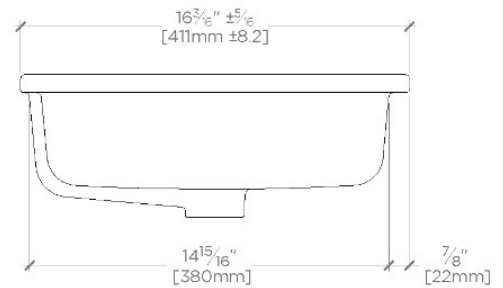

### TECHNICAL DETAILS

ADA Compliance: When installed per ADA guidelines  
Depth/Width: 411 mm  
Drain Hole Depth: 44 mm  
Drain Hole Diameter: 44 mm  
Drain Style: Center Drain  
Height: 151 mm  
Installation Type: Undermount  
Length: 562 mm  
Material Wall Thickness: 19 mm  
Overflow Opening: Yes  
Primary Material: Vitreous China  
Suggested Application: Bath

### CERTIFICATIONS

Dimensions of sinks are nominal and are subject to slight  
PRODUCT (NOTES)

## Manchester

MRLVRW

Manchester Undermount Rectangular Flat Bottom Vitreous  
China Lavatory Glazed 22 1/8" x 16 3/16" x 5 15/16"

TOP VIEW

SCALE: 1/2"=1'-0"

FRONT VIEW

SCALE: 1/2"=1'-0"

SIDE VIEW

SCALE: 1/2"=1'-0"

DIMENSIONAL TOLERANCE: +/- 2%