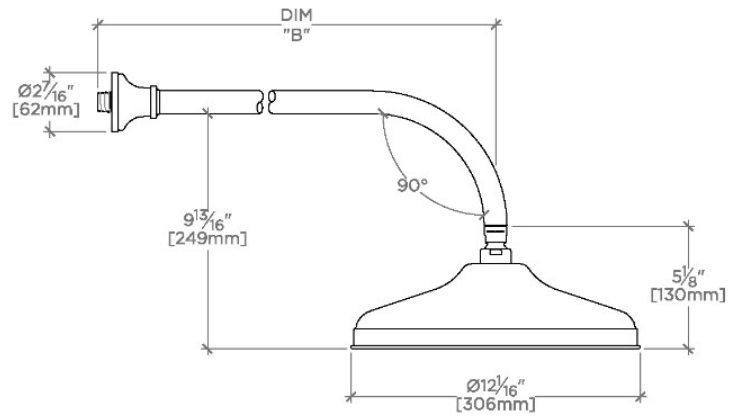

### TECHNICAL DETAILS

Adjustable Versus Fixed Spray: Fixed  
Fittings Hole Diameter: 32 mm  
Flow Restriction Options: 1.5, 1.75, 2.0  
Inlet Connection Size: 1/2"  
Inlet Connection Type: Male NPT  
Pivot: Y  
Primary Material: Brass  
Restricted Maximum Flow Rate: 6.6 liters/min  
Water Pressure Maximum: 6.0 bar  
Water Pressure Minimum: 1.5 bar  
Water Pressure Recommended: 3.0 bar

## Foro

FRS129

Foro 12" Rain Showerhead with 22" Wall Mounted 90 Degree Shower Arm

TOP VIEW

SCALE: 1 1/2"=1'-0"

STYLE NO.	DIM "A"	DIM "B"
ETS128		
FRS128	24 5/8" [625mm]	18 9/16" [472mm]
JUS128		
ETS129		
FRS129	28 5/8" [727mm]	22 9/16" [573mm]
JUS129		

FRONT VIEW

SCALE: 1 1/2"=1'-0"

SIDE VIEW

SCALE: 1 1/2"=1'-0"