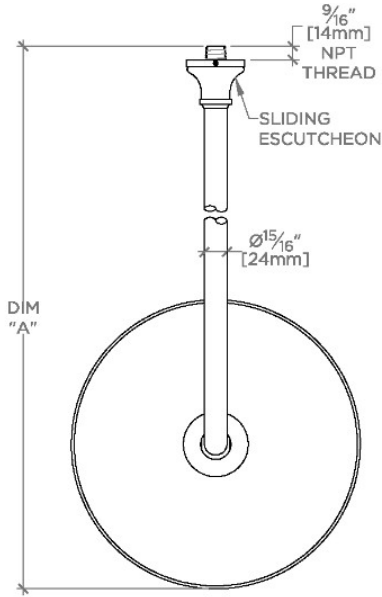

### TECHNICAL DETAILS

Adjustable Versus Fixed Spray: Fixed  
Fittings Hole Diameter: 32 mm  
Flow Restriction Options: 1.5, 1.75, 2.0  
Inlet Connection Size: 1/2"  
Inlet Connection Type: Male NPT  
Pivot: Y  
Primary Material: Brass  
Restricted Maximum Flow Rate: 6.6 liters/min  
Water Pressure Maximum: 6.0 bar  
Water Pressure Minimum: 1.5 bar  
Water Pressure Recommended: 3.0 bar

### PRODUCT FEATURES

Made of Brass

Features a swivel 12" rain showerhead with easy clean rubber nozzles

Includes a 22" wall mounted 90 degree shower arm

Stocked in Brass, Chrome, Nickel and Matte Nickel

Rain showerhead available in 1.75gpm (6.6L/min) flow rate

## Foro

FRS129

Foro 12" Rain Showerhead with 22" Wall Mounted 90 Degree Shower Arm

TOP VIEW

SCALE: 1 1/2"=1'-0"

STYLE NO.	DIM "A"	DIM "B"
ETS128		
FRS128	24 5/8" [625mm]	18 9/16" [472mm]
JUS128		
ETS129		
FRS129	28 5/8" [727mm]	22 9/16" [573mm]
JUS129		

FRONT VIEW

SCALE: 1 1/2"=1'-0"

SIDE VIEW

SCALE: 1 1/2"=1'-0"