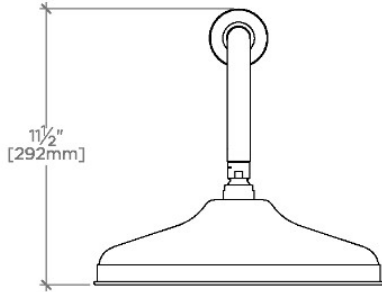

## Foro

FRS129

Foro 12" Rain Showerhead with 22" Wall Mounted 90 Degree Shower Arm

TOP VIEW

SCALE: 1 1/2"=1'-0"

STYLE NO.	DIM "A"	DIM "B"
ETS128		
FRS128	24 5/8" [625mm]	18 9/16" [472mm]
JUS128		
ETS129		
FRS129	28 5/8" [727mm]	22 9/16" [573mm]
JUS129		

FRONT VIEW

SCALE: 1 1/2"=1'-0"

SIDE VIEW

SCALE: 1 1/2"=1'-0"