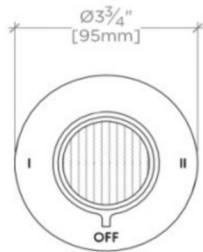

Modern bath designs infused with rare soul and artistry. Explore a range of statement-making elements: fittings, washstands, mirrors and more.

PRODUCT FEATURES

Knob Handle

For use with a Thermostatic shower system and two waterway outlets such as a handshower, shower head, and tub spout

Features Guilloche Link Pattern Knob Handle

Stocked in Nickel and Brass

Requires rough valve, sold separately: GUDV14

BOND

B2T15C

Bond Union Series Two Way Diverter Trim with Guilloche Link Knob Handle

TOP VIEW SCALE: 3"=1'-0"

FRONT VIEW SCALE: 3"=1'-0"

SIDE VIEW SCALE: 3"=1'-0"