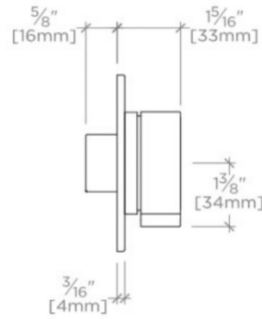

Features Guilloche Link Pattern Knob Handle

Stocked in Nickel and Brass

Requires rough valve, sold separately: GUDV14

BOND

B2T15C

Bond Union Series Two Way Diverter Trim with Guilloche Link Knob Handle

TOP VIEW SCALE: 3"=1'-0"

FRONT VIEW SCALE: 3"=1'-0"

SIDE VIEW SCALE: 3"=1'-0"