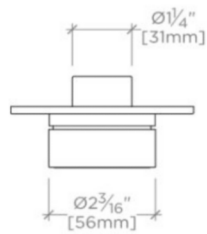

Features Guilloche Link Pattern Knob Handle

Stocked in Nickel and Brass

Requires rough valve, sold separately: GUDV14

BOND

B2T15C

Bond Union Series Two Way Diverter Trim with Guilloche Link Knob Handle

TOP VIEW SCALE: 3"=1'-0"

FRONT VIEW SCALE: 3"=1'-0"

SIDE VIEW SCALE: 3"=1'-0"