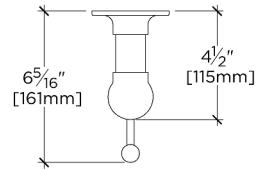

Essentials Classique Chauffage vertical 230V

TOP VIEW SCALE: 1/2"=1'-0"