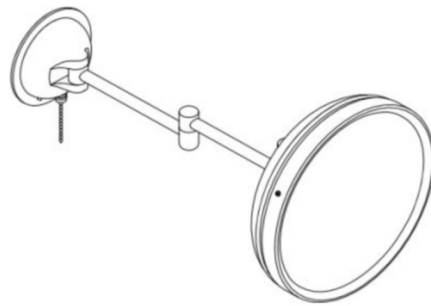

Electric Requirements: The power supply unit outputs 350mA, but resistors have been added to lower this to 300mA. The unit runs at 7W.

Bulb Type: 4000K, 85CRI

Length: 9 3/16"

Primary Material: Brass

Suggested Application: Bath

UL

PRODUCT FEATURES

9 3/16"

5X Magnification

Extension Mirror

Illuminating

Pivots left-to-right and top-to-bottom

CERTIFICATIONS

PRODUCT (NOTES)

One sided mirror; 5x magnification

WATERWORKS

WATERWORKS

WWMR14

Waterworks Wall Mounted 9 3/16" dia. Magnifying and Illuminating LED Extension Mirror

TOP VIEW

SCALE: $\frac{1}{2}"=1'-0"$

FRONT VIEW

SCALE: $\frac{1}{2}"=1'-0"$

SIDE VIEW

SCALE: $\frac{1}{2}"=1'-0"$