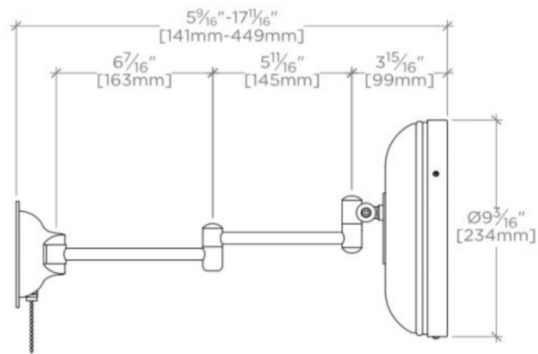

Electric Requirements: The power supply unit outputs 350mA, but resistors have been added to lower this to 300mA. The unit runs at 7W.

Bulb Type: 4000K, 85CRI

Length: 9 3/16"

Primary Material: Brass

Suggested Application: Bath

UL

PRODUCT FEATURES

9 3/16"

5X Magnification

Extension Mirror

Illuminating

Pivots left-to-right and top-to-bottom

CERTIFICATIONS

PRODUCT (NOTES)

One sided mirror; 5x magnification

WATERWORKS

WATERWORKS

WWMR14

Waterworks Wall Mounted 9 3/16" dia. Magnifying and Illuminating LED Extension Mirror

TOP VIEW

SCALE: $\frac{1}{2}"=1'-0"$

FRONT VIEW

SCALE: $\frac{1}{2}"=1'-0"$

SIDE VIEW

SCALE: $\frac{1}{2}"=1'-0"$