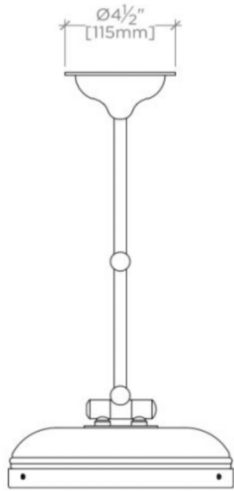

WATERWORKS

WWMR14

Waterworks Wall Mounted 9 3/16" dia. Magnifying and Illuminating LED Extension Mirror

SHOWN IN WATERWORKS WALL MOUNTED 9 3/16" DIA. MAGNIFYING AND ILLUMINATING LED EXTENSION MIRROR|

TECHNICAL DETAILS

Electric Requirements: The power supply unit outputs 350mA, but resistors have been added to lower this to 300mA. The unit runs at 7W.

Bulb Type: 4000K, 85CRI

Length: 9 3/16"

Primary Material: Brass

Suggested Application: Bath

PRODUCT (NOTES)

One sided mirror; 5x magnification

WATERWORKS

WATERWORKS

WWMR14

Waterworks Wall Mounted 9 3/16" dia. Magnifying and Illuminating LED Extension Mirror

TOP VIEW

SCALE: $\frac{1}{2}"=1'-0"$

FRONT VIEW

SCALE: $\frac{1}{2}"=1'-0"$

SIDE VIEW

SCALE: $\frac{1}{2}"=1'-0"$