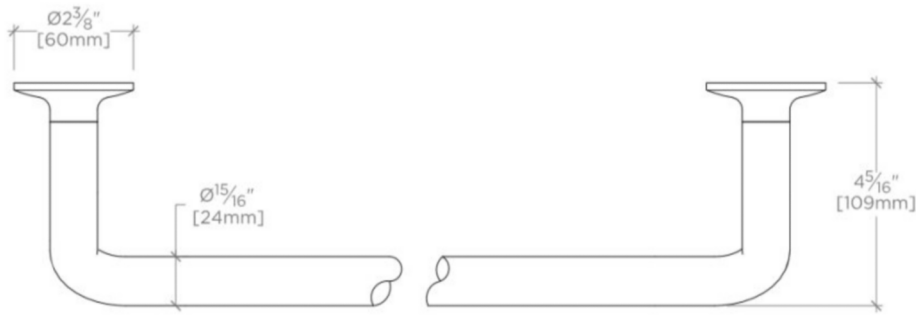

## PRODUCT FEATURES

---

24" Wide  
Wall Mounted  
Single Towel  
Brass Construction

.25

PTTB18

.25 18" Single Metal Towel Bar

TOP VIEW

SCALE: 3"=1'-0"

FRONT VIEW

SCALE: 3"=1'-0"

SIDE VIEW SCALE: 3"=1'-0"