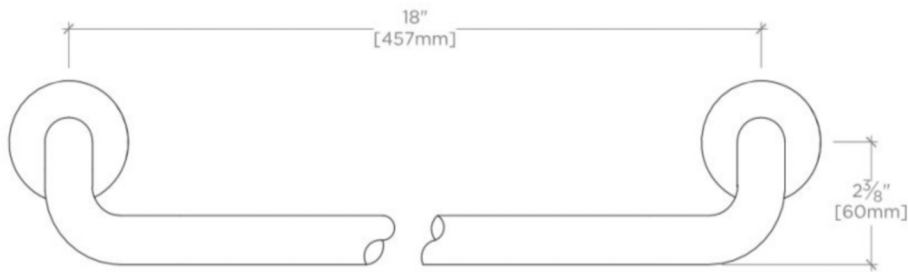

## TECHNICAL DETAILS

---

Escutcheon Primary Material: Brass  
Horizontal Rail Material: Metal  
Primary Material: Brass

## INSPIRATION

---

.25 is the ultimate in utilitarian elegance: A simple and understated design that is equally functional and beautiful.

## PRODUCT FEATURES

---

24" Wide  
Wall Mounted  
Single Towel  
Brass Construction

.25

PTTB18

.25 18" Single Metal Towel Bar

TOP VIEW

SCALE: 3"=1'-0"

FRONT VIEW

SCALE: 3"=1'-0"

SIDE VIEW SCALE: 3"=1'-0"