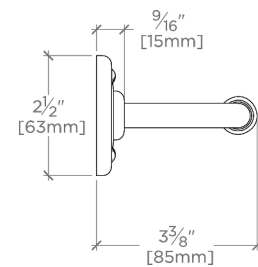

### TECHNICAL DETAILS

Escutcheon Primary Material: Brass  
Hardware Primary Material: Brass  
Horizontal Rail Material: Metal  
Length: 24"  
Primary Material: Brass  
Suggested Application: Bath

## LUDLOW

LDTB24

Ludlow 24" Single Towel Bar

TOP VIEW

SCALE: 3"=1'-0"

FRONT VIEW

SCALE: 3"=1'-0"

SIDE VIEW

SCALE: 3"=1'-0"