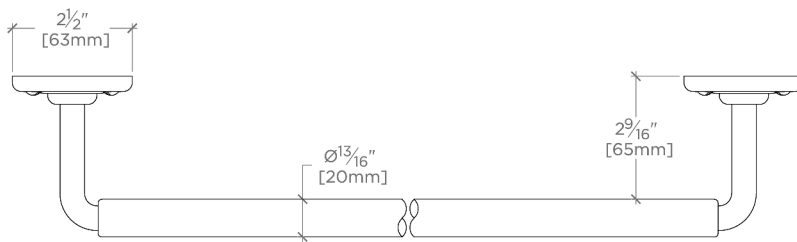

### TECHNICAL DETAILS

Escutcheon Primary Material: Brass  
Hardware Primary Material: Brass  
Horizontal Rail Material: Metal  
Length: 24"  
Primary Material: Brass  
Suggested Application: Bath

## LUDLOW

LDTB24

Ludlow 24" Single Towel Bar

TOP VIEW

SCALE: 3"=1'-0"

FRONT VIEW

SCALE: 3"=1'-0"

SIDE VIEW