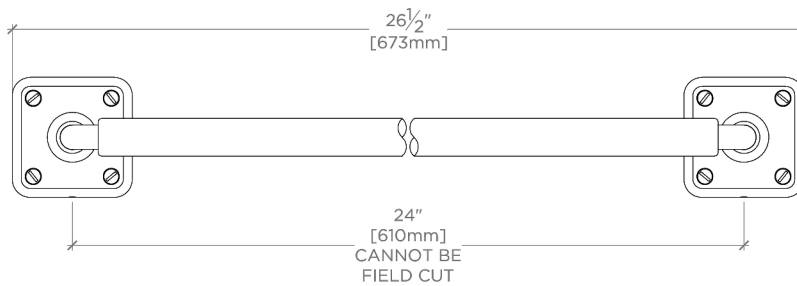

### TECHNICAL DETAILS

Escutcheon Primary Material: Brass  
Hardware Primary Material: Brass  
Horizontal Rail Material: Metal  
Length: 24"  
Primary Material: Brass  
Suggested Application: Bath

## LUDLOW

LDTB24

Ludlow 24" Single Towel Bar

TOP VIEW

SCALE: 3"=1'-0"

FRONT VIEW

SCALE: 3"=1'-0"

SIDE VIEW