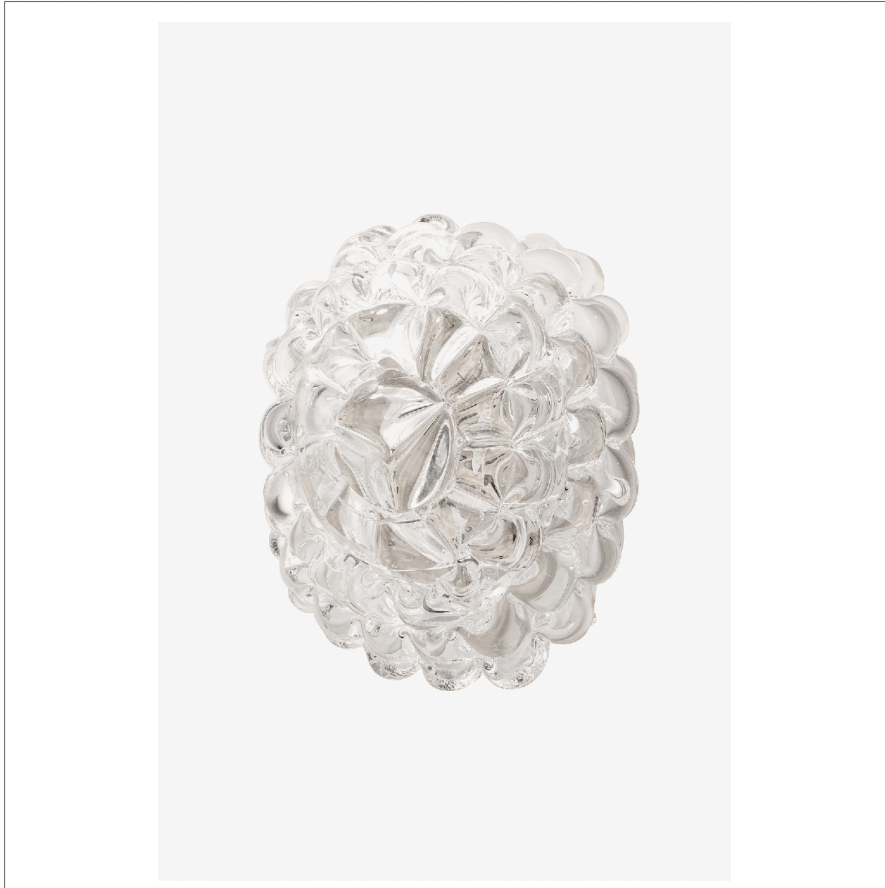

CAMILLA

CALT03

Camilla Wall / Ceiling Large Oval Flush Mount with Rostrato Murano Glass Diffuser

SHOWN IN CAMILLA WALL / CEILING LARGE OVAL FLUSH MOUNT WITH ROSTRATO MURANO GLASS DIFFUSER | CALT03

TECHNICAL DETAILS

Ambient Task: Ambient
Depth/Width: 4"
Height: 9"
Installation Type: Wall or ceiling mounted
Interior Exterior Application: Interior Only
Length: 7 1/8"
Light Direction: Omnidirectional from wall surface
Orientation: Vertical or Horizontal
Primary Material: Brass/Murano glass
Safety Warnings: Do not exceed max wattage.
Shade Finish: Clear
Shade Material: Glass
Voltage: 120
Wet/Dry: Damp or Dry

CERTIFICATIONS

PRODUCT (NOTES)

CAMILLA

CALT03

Camilla Wall / Ceiling Large Oval Flush Mount with Rostrato
Murano Glass Diffuser

TOP VIEW SCALE: 1/2"=1'-0"

MOUNTING PLATE SCALE: 1/2"=1'-0"

FRONT VIEW SCALE: 1/2"=1'-0"

SIDE VIEW SCALE: 1/2"=1'-0"