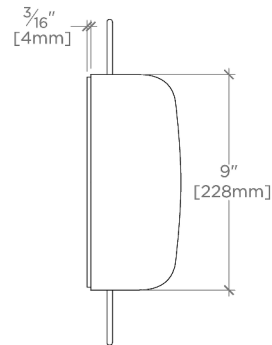

Ambient Task: Ambient
Depth/Width: 4"
Height: 9"
Installation Type: Wall or ceiling mounted
Interior Exterior Application: Interior Only
Length: 7 1/8"
Light Direction: Omnidirectional from wall surface
Orientation: Vertical or Horizontal
Primary Material: Brass/Murano glass
Safety Warnings: Do not exceed max wattage.
Shade Finish: Clear
Shade Material: Glass
Voltage: 120
Wet/Dry: Damp or Dry

CERTIFICATIONS

PRODUCT (NOTES)

CAMILLA

CALT03

Camilla Wall / Ceiling Large Oval Flush Mount with Rostrato
Murano Glass Diffuser

TOP VIEW SCALE: 1/2"=1'-0"

MOUNTING PLATE SCALE: 1/2"=1'-0"

FRONT VIEW SCALE: 1/2"=1'-0"

SIDE VIEW SCALE: 1/2"=1'-0"