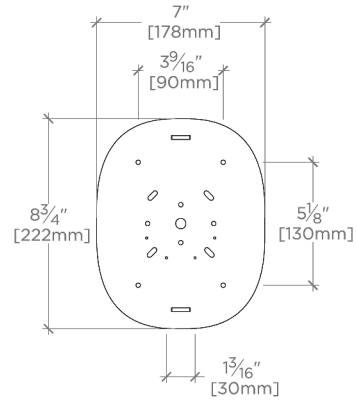

Ambient Task: Ambient
Depth/Width: 4"
Height: 9"
Installation Type: Wall or ceiling mounted
Interior Exterior Application: Interior Only
Length: 7 1/8"
Light Direction: Omnidirectional from wall surface
Orientation: Vertical or Horizontal
Primary Material: Brass/Murano glass
Safety Warnings: Do not exceed max wattage.
Shade Finish: Clear
Shade Material: Glass
Voltage: 120
Wet/Dry: Damp or Dry

CERTIFICATIONS

PRODUCT (NOTES)

CAMILLA

CALT03

Camilla Wall / Ceiling Large Oval Flush Mount with Rostrato
Murano Glass Diffuser

TOP VIEW SCALE: 1/2"=1'-0"

MOUNTING PLATE SCALE: 1/2"=1'-0"

FRONT VIEW SCALE: 1/2"=1'-0"

SIDE VIEW SCALE: 1/2"=1'-0"