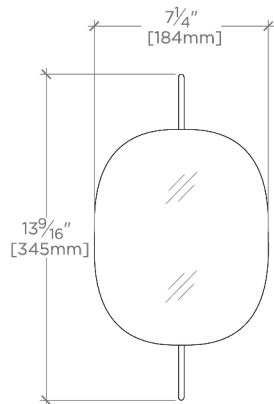

Ambient Task: Ambient
Depth/Width: 4"
Height: 9"
Installation Type: Wall or ceiling mounted
Interior Exterior Application: Interior Only
Length: 7 1/8"
Light Direction: Omnidirectional from wall surface
Orientation: Vertical or Horizontal
Primary Material: Brass/Murano glass
Safety Warnings: Do not exceed max wattage.
Shade Finish: Clear
Shade Material: Glass
Voltage: 120
Wet/Dry: Damp or Dry

CERTIFICATIONS

PRODUCT (NOTES)

CAMILLA

CALT03

Camilla Wall / Ceiling Large Oval Flush Mount with Rostrato
Murano Glass Diffuser

TOP VIEW SCALE: 1/2"=1'-0"

MOUNTING PLATE SCALE: 1/2"=1'-0"

FRONT VIEW SCALE: 1/2"=1'-0"

SIDE VIEW SCALE: 1/2"=1'-0"