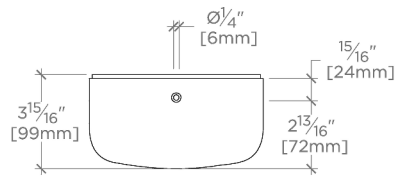

Ambient Task: Ambient
Depth/Width: 4"
Height: 9"
Installation Type: Wall or ceiling mounted
Interior Exterior Application: Interior Only
Length: 7 1/8"
Light Direction: Omnidirectional from wall surface
Orientation: Vertical or Horizontal
Primary Material: Brass/Murano glass
Safety Warnings: Do not exceed max wattage.
Shade Finish: Clear
Shade Material: Glass
Voltage: 120
Wet/Dry: Damp or Dry

CERTIFICATIONS

PRODUCT (NOTES)

CAMILLA

CALT03

Camilla Wall / Ceiling Large Oval Flush Mount with Rostrato
Murano Glass Diffuser

TOP VIEW SCALE: 1/2"=1'-0"

MOUNTING PLATE SCALE: 1/2"=1'-0"

FRONT VIEW SCALE: 1/2"=1'-0"

SIDE VIEW SCALE: 1/2"=1'-0"