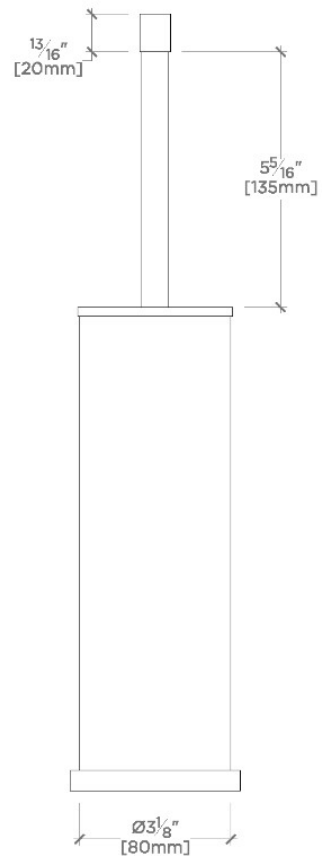

### PRODUCT FEATURES

3 1/2"D x 16" H

Made from Brass.

Solid brass tubes are formed and plated and polished. Inside is finished with a durable black powder coat.

Care and Cleaning: To clean the finish, wipe gently with a soft damp cloth and then with a soft dry towel. A mild soap solution can be used for daily cleaning. Features a removeable liner for easy cleaning.

### PRODUCT (NOTES)

Essentials Watercloset Brush with Holder

TOP VIEW

SCALE: 3"=1'-0"

FRONT VIEW

SCALE: 3"=1'-0"

SIDE VIEW

SCALE: 3"=1'-0"