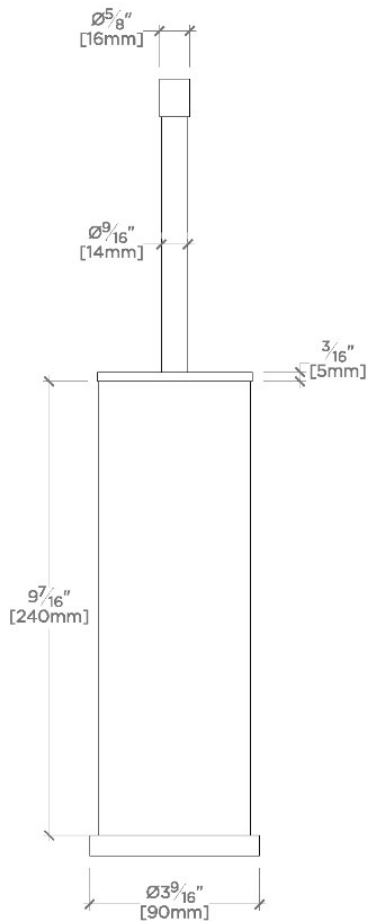

### PRODUCT FEATURES

3 1/2"D x 16" H

Made from Brass.

Solid brass tubes are formed and plated and polished. Inside is finished with a durable black powder coat.

Care and Cleaning: To clean the finish, wipe gently with a soft damp cloth and then with a soft dry towel. A mild soap solution can be used for daily cleaning. Features a removeable liner for easy cleaning.

### PRODUCT (NOTES)

Essentials Watercloset Brush with Holder

TOP VIEW

SCALE: 3"=1'-0"

FRONT VIEW

SCALE: 3"=1'-0"

SIDE VIEW

SCALE: 3"=1'-0"