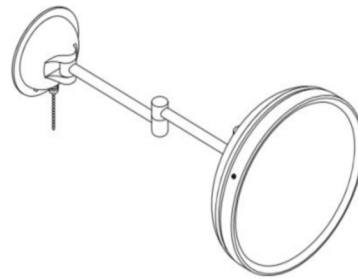

### TECHNICAL DETAILS

Bulb Type: 4000K, 85CRI  
Length: 233 mm  
Primary Material: Brass  
Suggested Application: Bath

### PRODUCT FEATURES

23.4cm mirror  
5X Magnification  
Extension Mirror  
Illuminating

### PRODUCT (NOTES)

One sided mirror; 5x magnification

## WATERWORKS

WW14MR

Waterworks Wall Mounted 9 3/16" dia. Magnifying and Illuminating LED Extension Mirror

TOP VIEW SCALE:  $1\frac{1}{2}''=1'-0''$

FRONT VIEW SCALE:  $1\frac{1}{2}''=1'-0''$

SIDE VIEW SCALE:  $1\frac{1}{2}''=1'-0''$