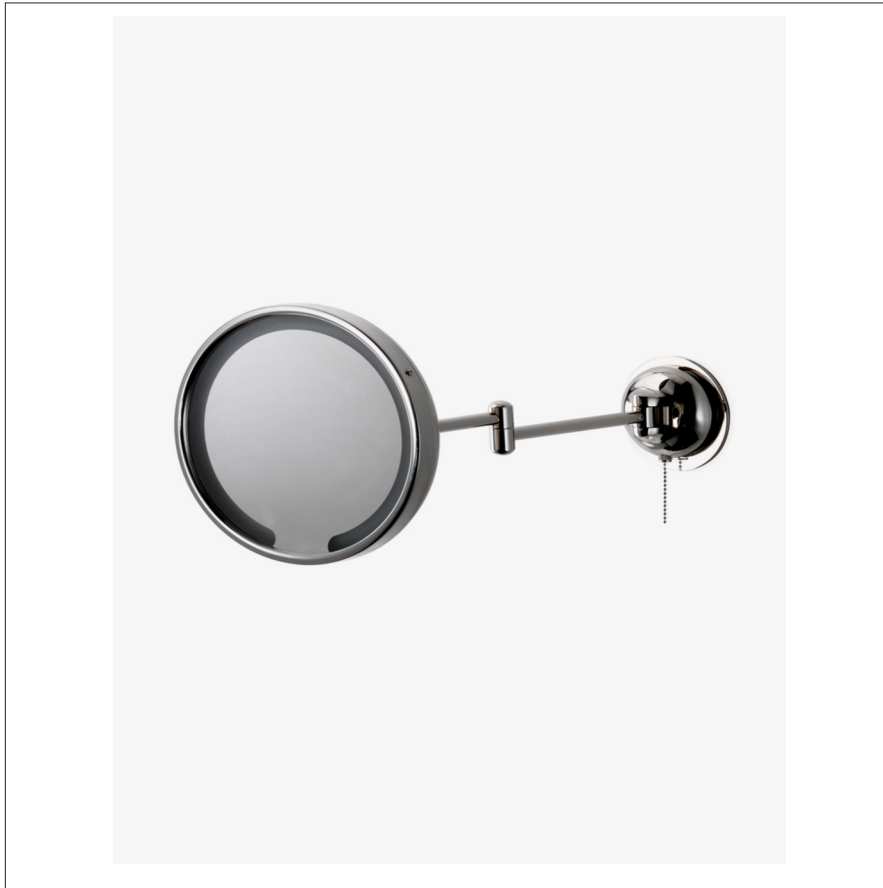

## WATERWORKS

WW14MR

Waterworks Wall Mounted 9 3/16" dia. Magnifying and Illuminating LED Extension Mirror

SHOWN IN WATERWORKS WALL MOUNTED 9 3/16" DIA. MAGNIFYING AND ILLUMINATING LED EXTENSION MIRROR]

### TECHNICAL DETAILS

Bulb Type: 4000K, 85CRI  
Length: 233 mm  
Primary Material: Brass  
Suggested Application: Bath

### PRODUCT FEATURES

23.4cm mirror  
5X Magnification  
Extension Mirror  
Illuminating

### PRODUCT (NOTES)

One sided mirror; 5x magnification