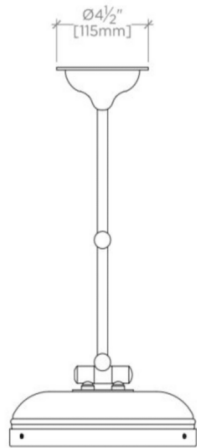

### TECHNICAL DETAILS

Bulb Type: 4000K, 85CRI  
Length: 233 mm  
Primary Material: Brass  
Suggested Application: Bath

### PRODUCT FEATURES

23.4cm mirror  
5X Magnification  
Extension Mirror  
Illuminating

### PRODUCT (NOTES)

One sided mirror; 5x magnification

## WATERWORKS

WW14MR

Waterworks Wall Mounted 9 3/16" dia. Magnifying and Illuminating LED Extension Mirror

TOP VIEW SCALE:  $1\frac{1}{2}''=1'-0''$

FRONT VIEW SCALE:  $1\frac{1}{2}''=1'-0''$

SIDE VIEW SCALE:  $1\frac{1}{2}''=1'-0''$