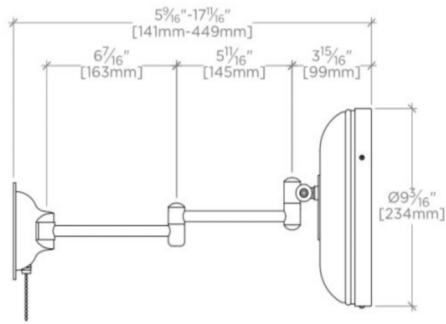

### TECHNICAL DETAILS

Bulb Type: 4000K, 85CRI  
Length: 233 mm  
Primary Material: Brass  
Suggested Application: Bath

### PRODUCT FEATURES

23.4cm mirror  
5X Magnification  
Extension Mirror  
Illuminating

### PRODUCT (NOTES)

One sided mirror; 5x magnification

## WATERWORKS

WW14MR

Waterworks Wall Mounted 9 3/16" dia. Magnifying and Illuminating LED Extension Mirror

TOP VIEW SCALE:  $1\frac{1}{2}''=1'-0''$

FRONT VIEW SCALE:  $1\frac{1}{2}''=1'-0''$

SIDE VIEW SCALE:  $1\frac{1}{2}''=1'-0''$